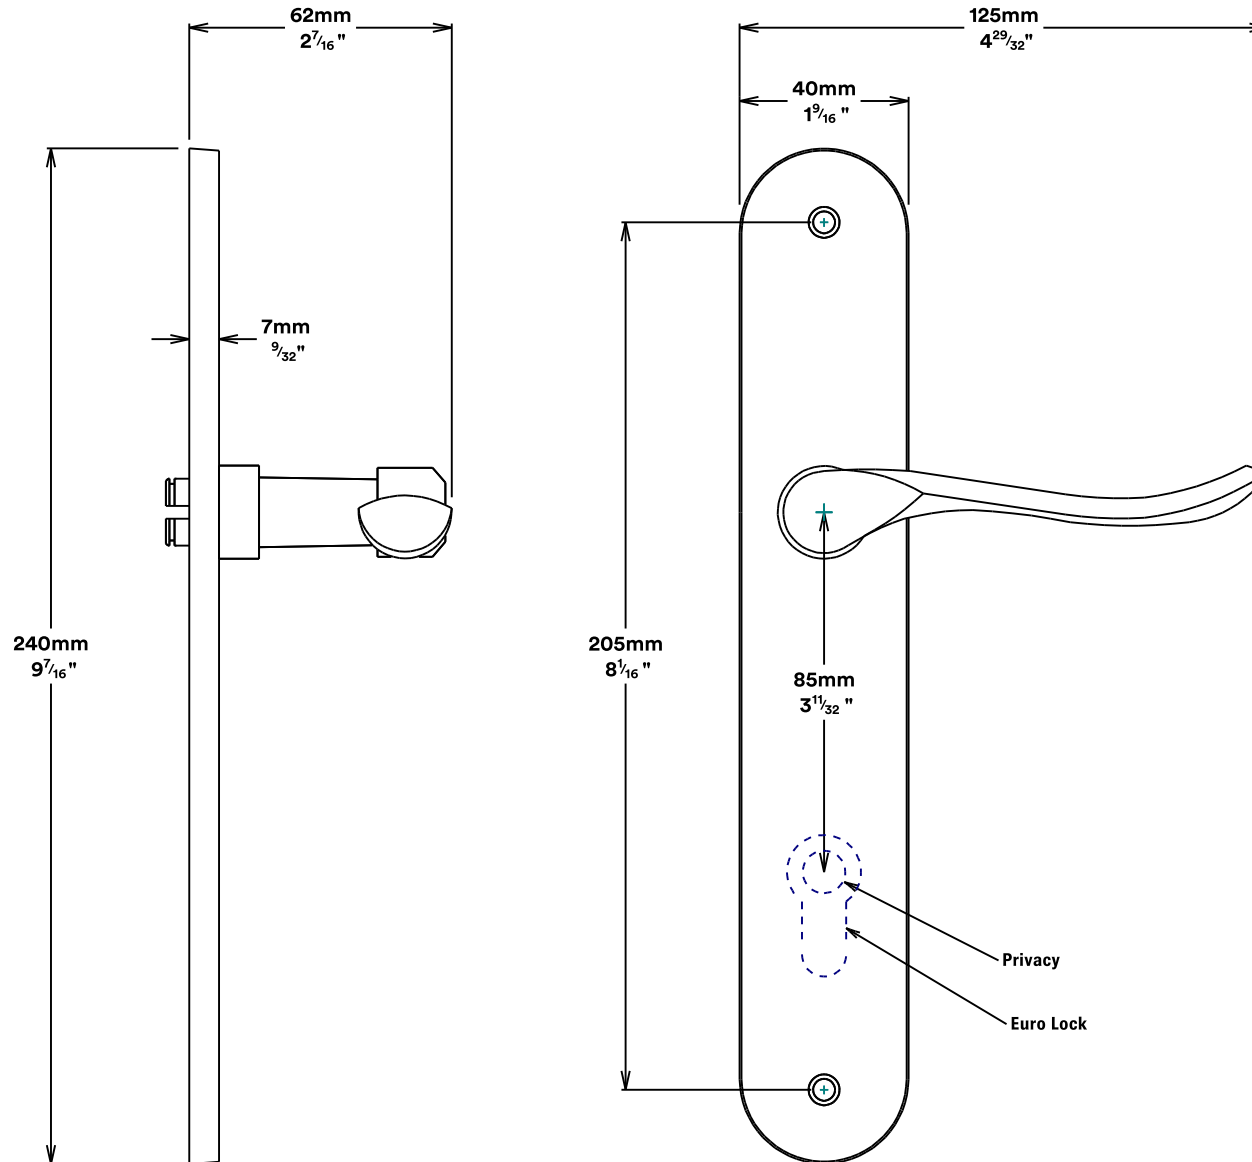

Door Lever Stirling Oval

iver

Tube Latch Split Cam & 'T' Striker

Dust Box & Striker

Tube Latch & Faceplate