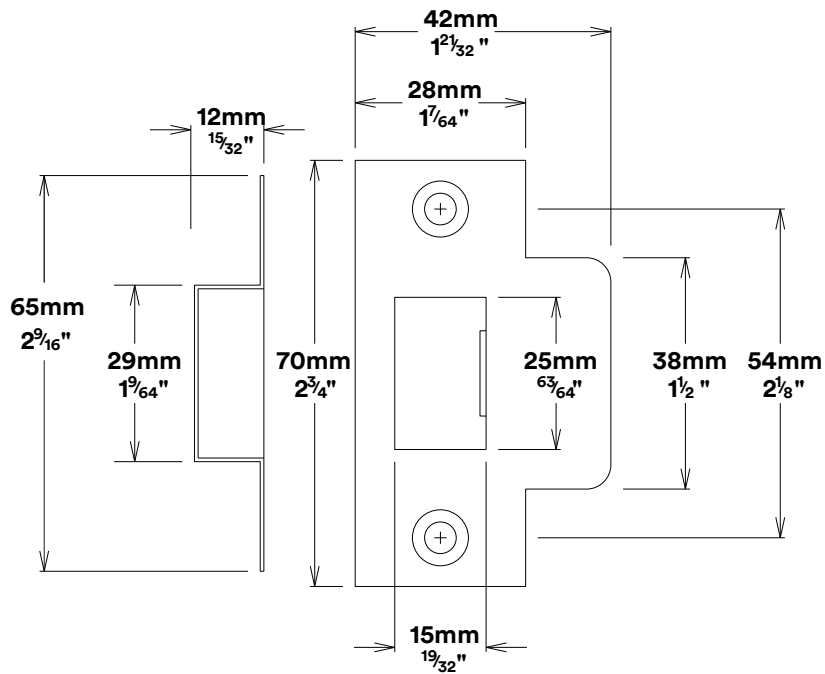

Door Lever Stirling Oval

iver

Tube Latch Split Cam & 'T' Striker

Dust Box & Striker

Tube Latch & Faceplate