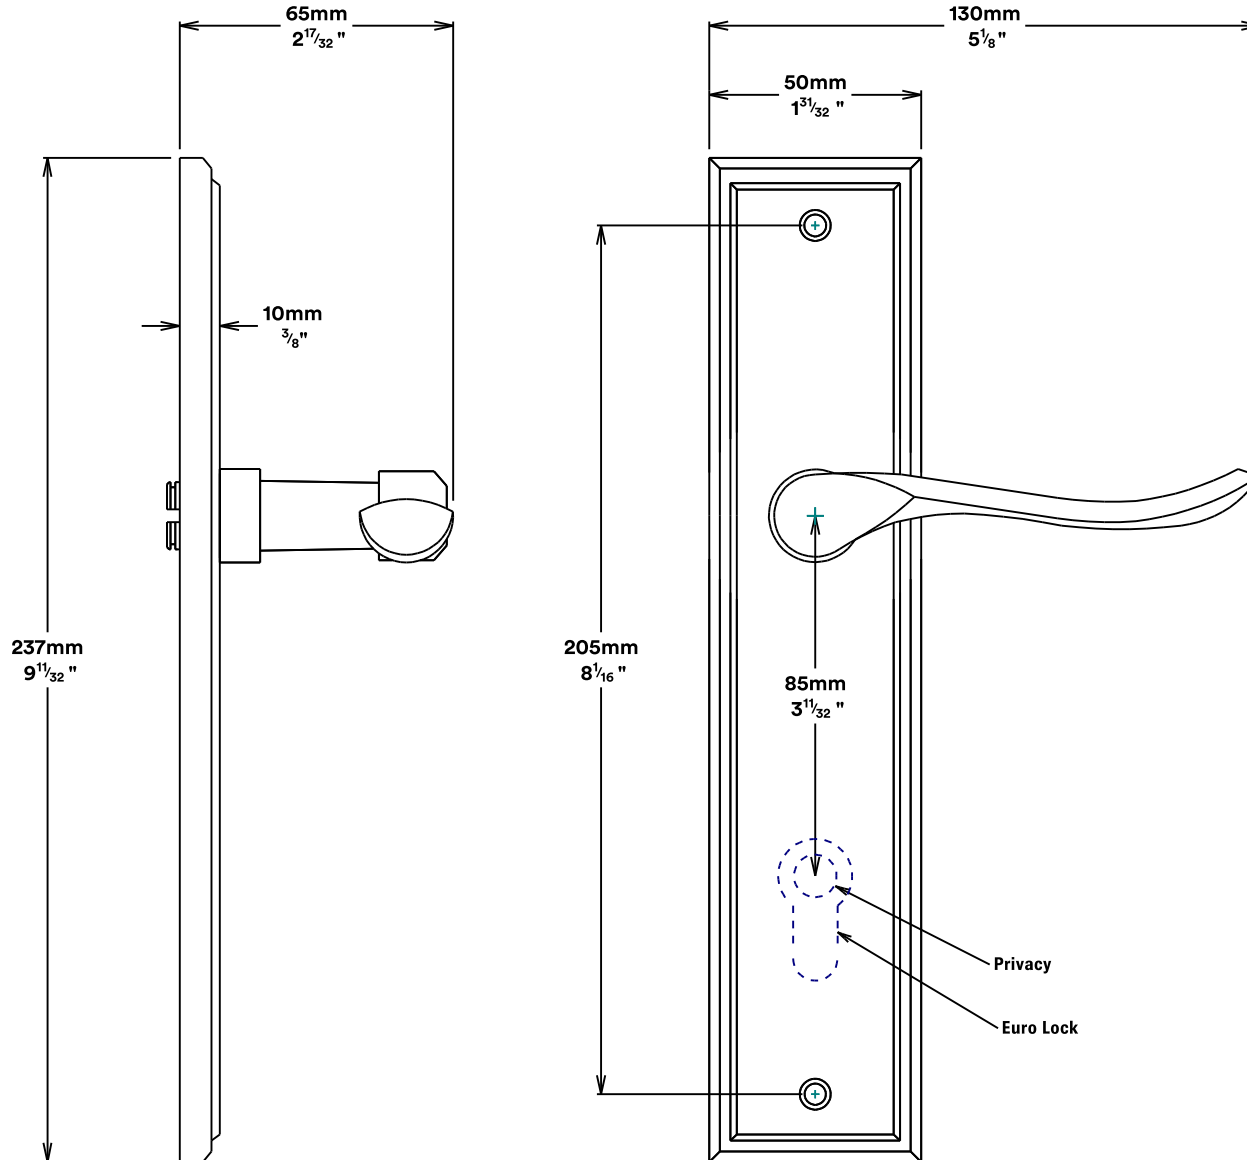

# Door Lever Stirling Stepped

# Tube Latch Split Cam & 'T' Striker

Dust Box & Striker

Tube Latch & Faceplate