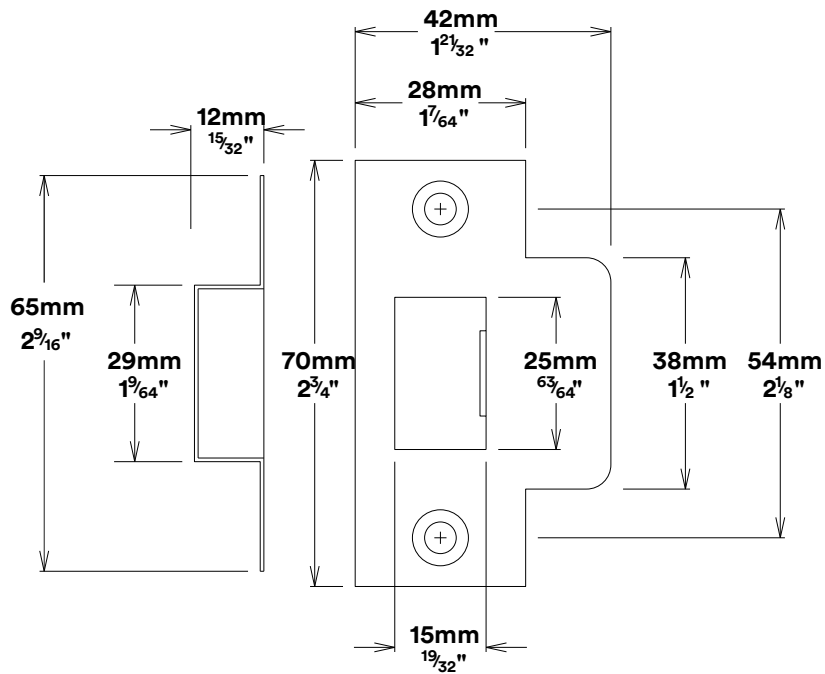

Door Lever Sarlat Shouldered

iver

Privacy Adaptor

iver

Created for life.

Tube Latch Split Cam & 'T' Striker

Dust Box & Striker

Tube Latch & Faceplate