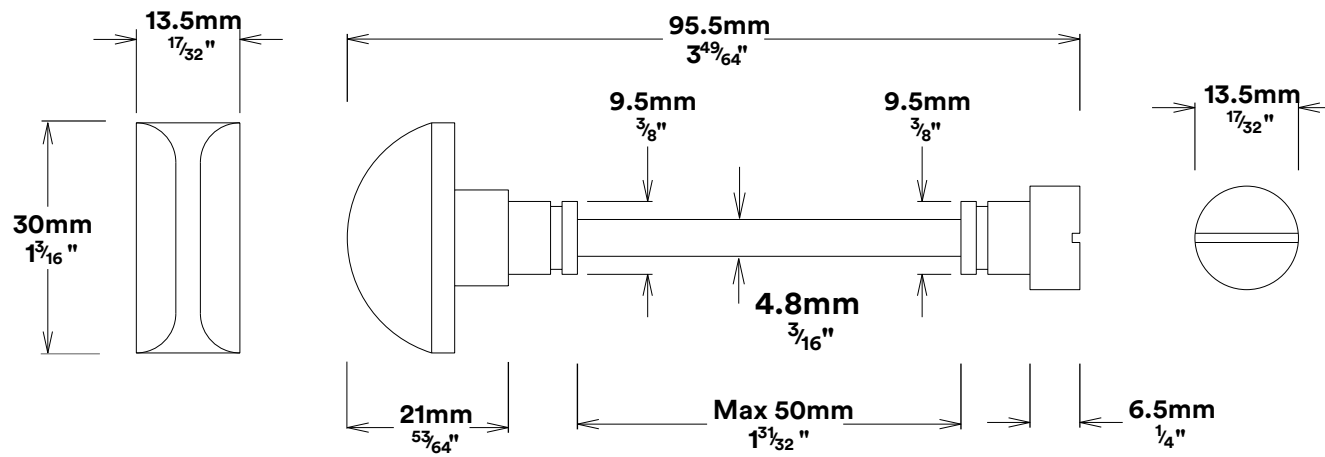

Door Lever Sarlat Shouldered

iver

Privacy Adaptor

iver

Created for life.

Tube Latch Split Cam & 'T' Striker

Dust Box & Striker

Tube Latch & Faceplate