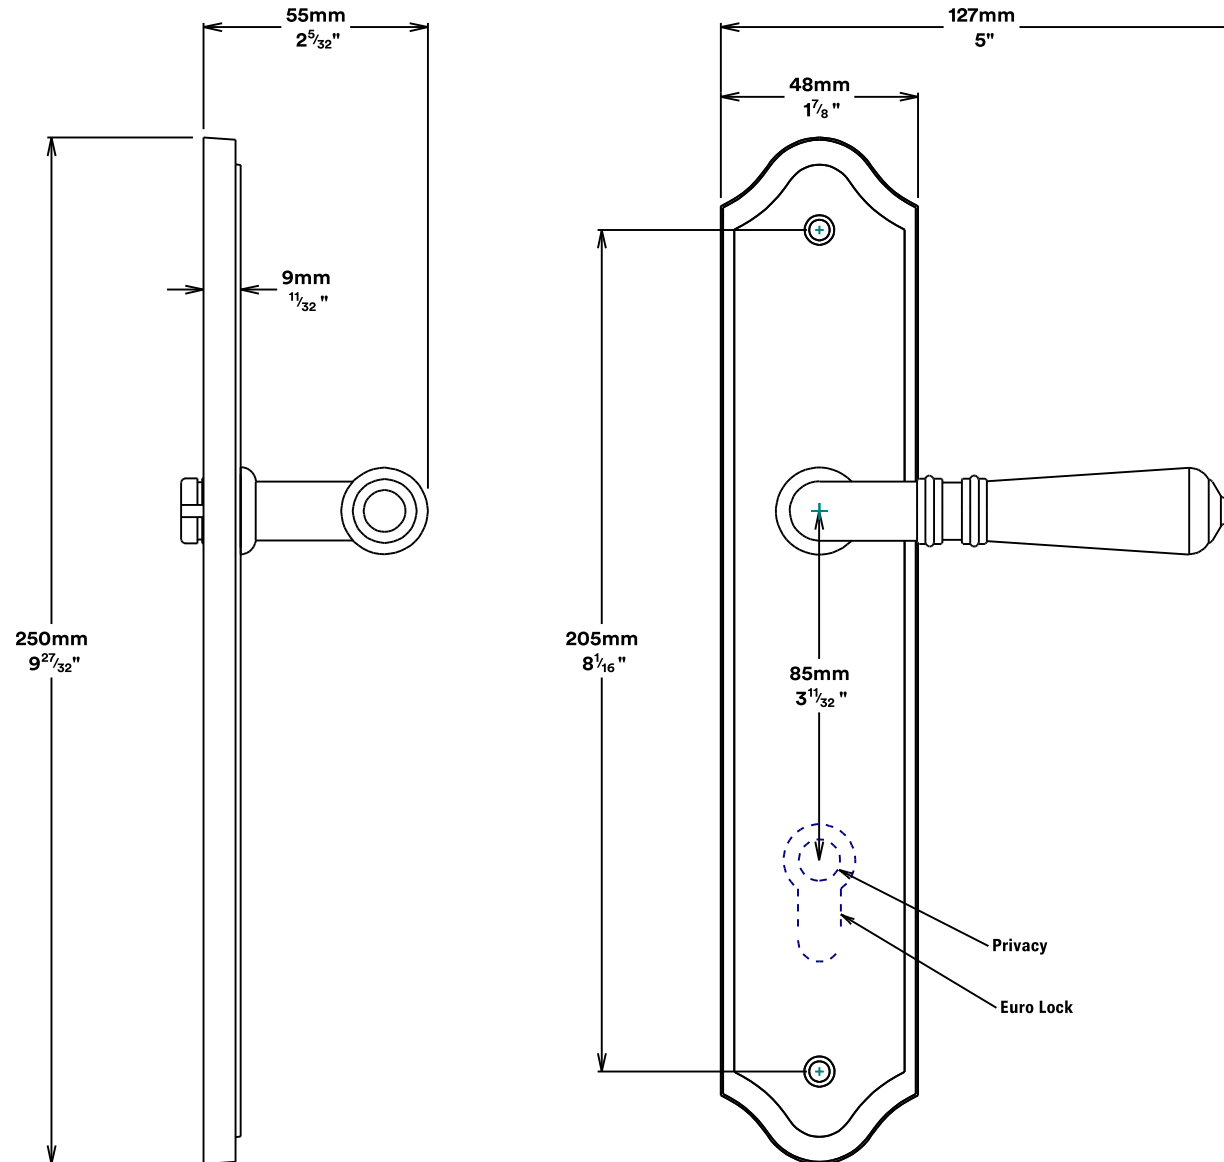

Door Lever Sarlat Shouldered

iver

Privacy Adaptor

iver

Created for life.

Tube Latch Split Cam & 'T' Striker

Dust Box & Striker

Tube Latch & Faceplate

Privacy Bolt & Striker

Dust Box & Striker

Privacy Bolt & Faceplate

Created for life.