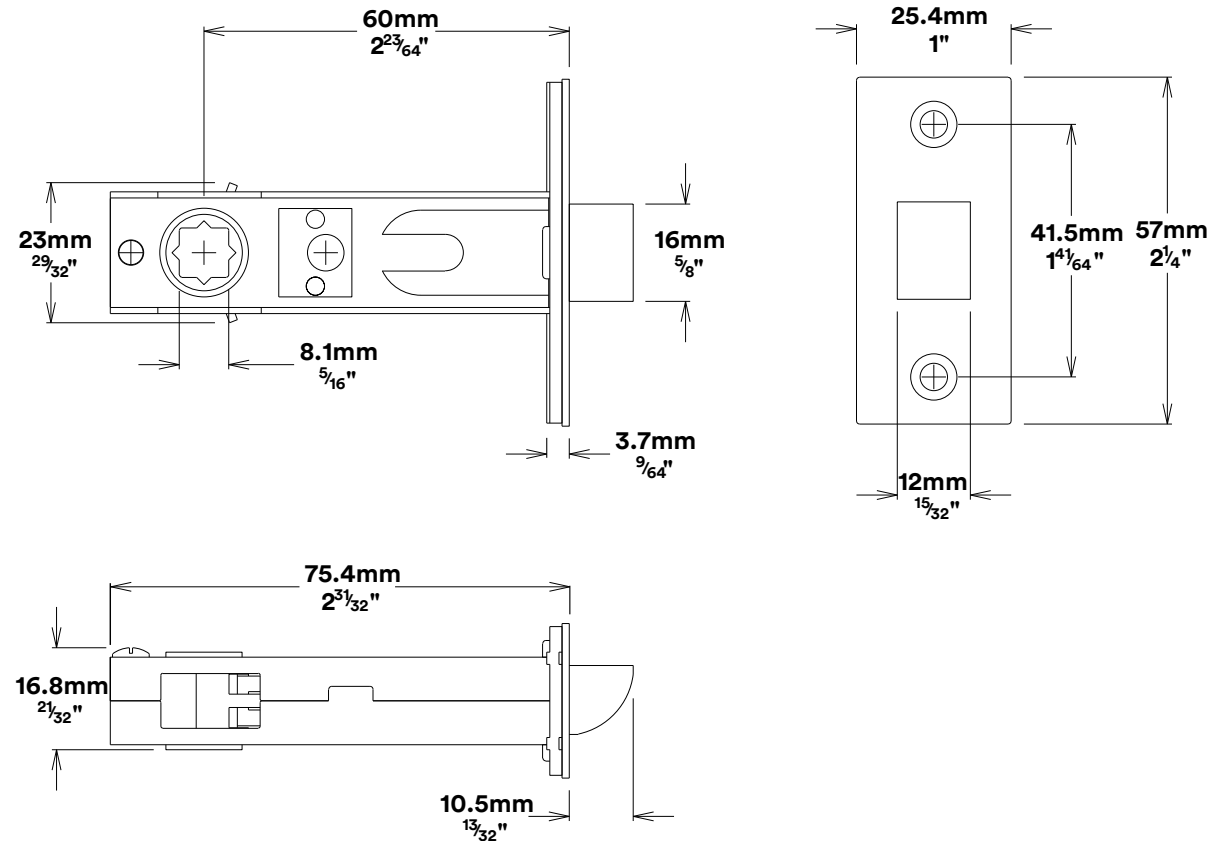

Door Lever Sarlat Shouldered

iver

Privacy Adaptor

iver

Created for life.

Tube Latch Split Cam & 'T' Striker

Dust Box & Striker

Tube Latch & Faceplate