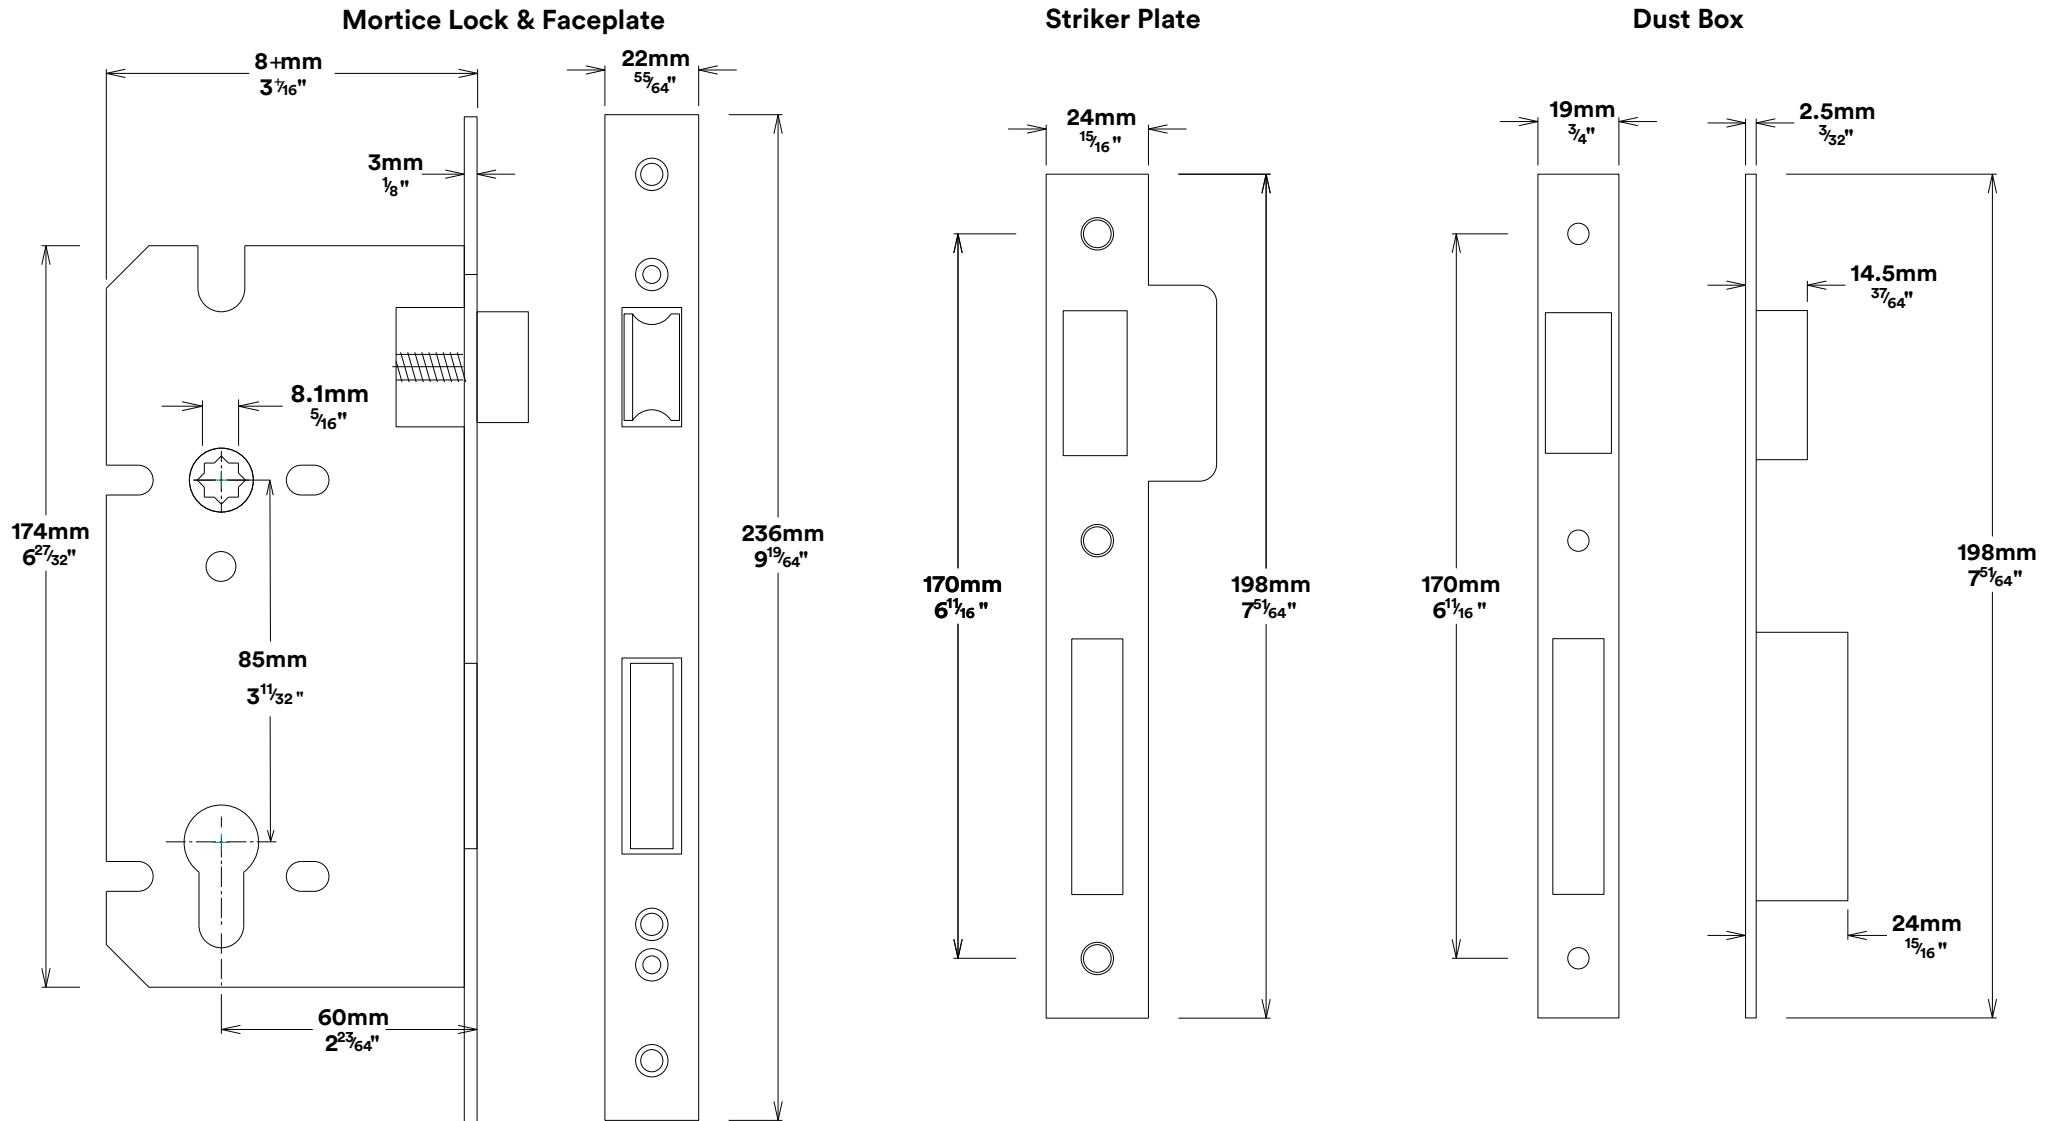

Door Lever Verona Shouldered

iver

Euro Cylinder Key Key

iver

Mortice Lock Euro & Striker

Created for life.