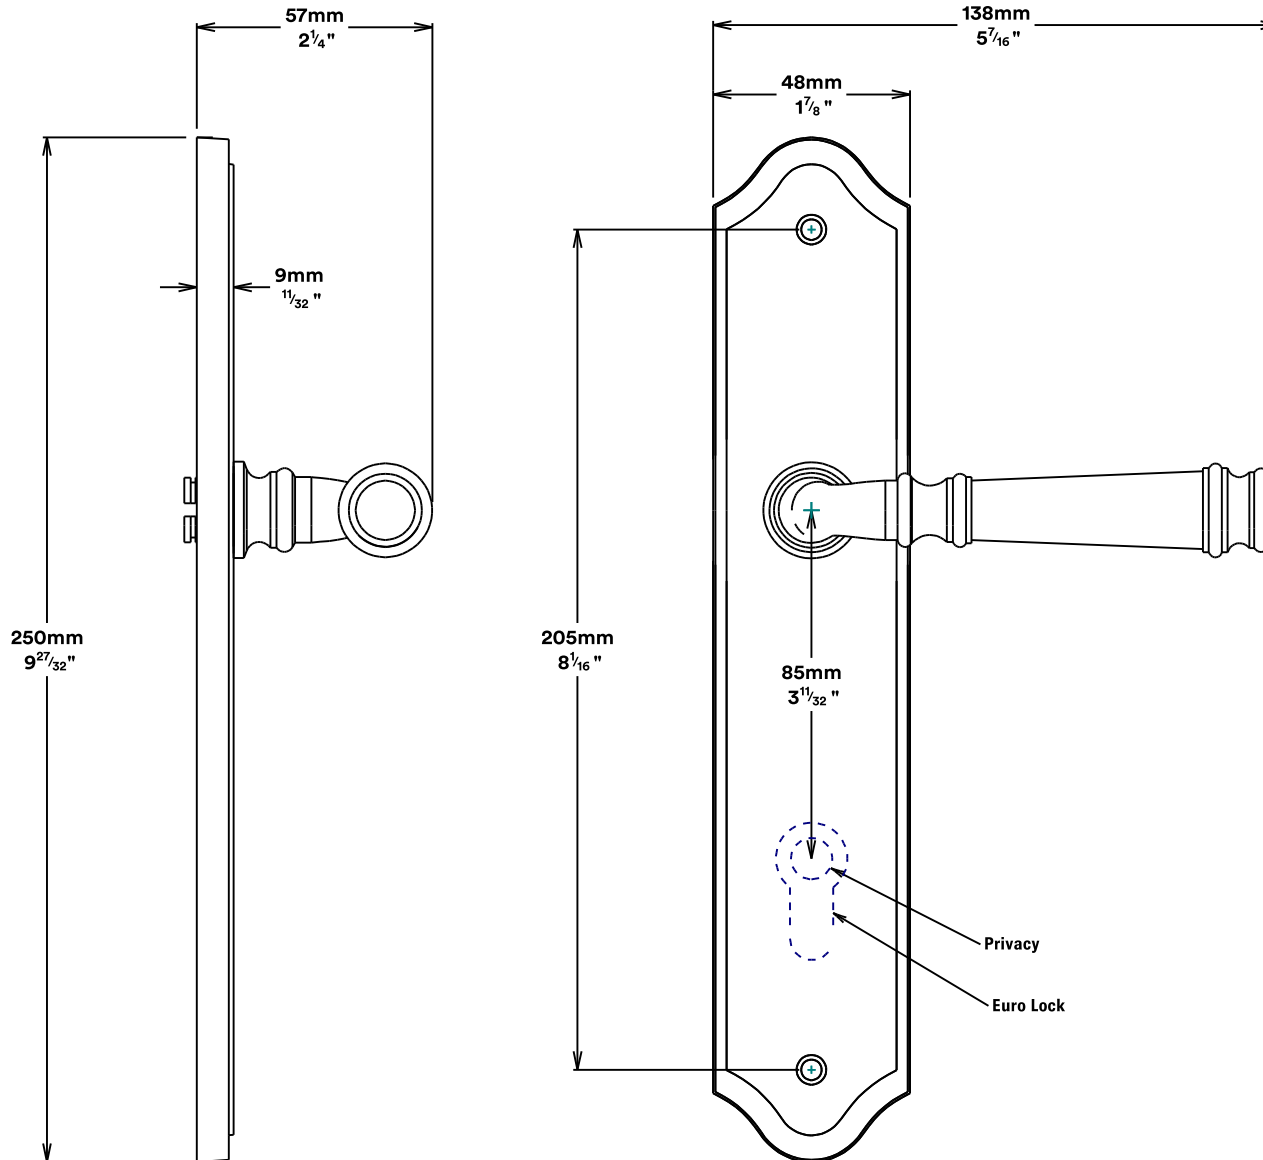

Door Lever Verona Shouldered

iver

Euro Cylinder Key Key

iver

Mortice Lock Euro & Striker

Created for life.