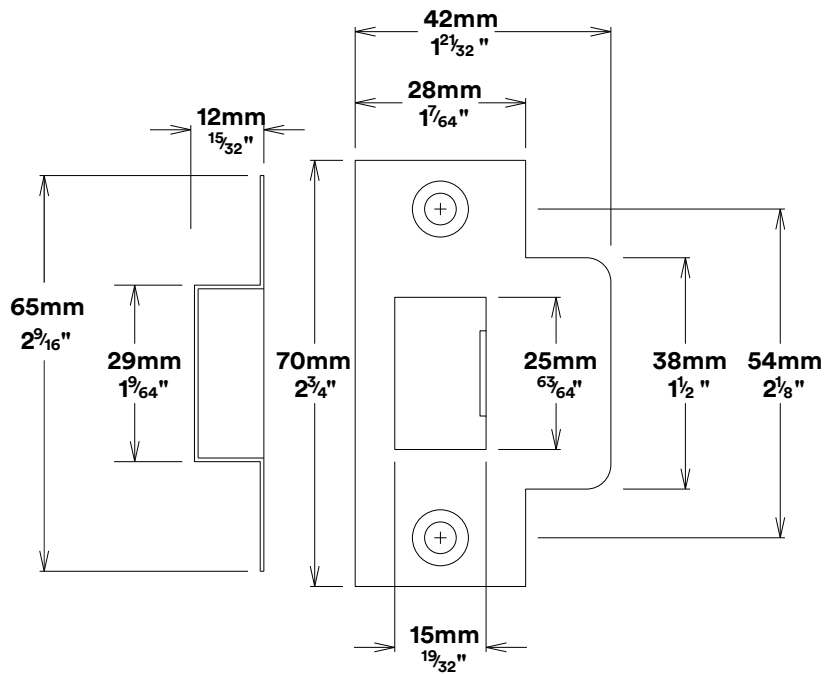

Door Lever Anncy Stepped

iver

Tube Latch Split Cam & 'T' Striker

Dust Box & Striker

Tube Latch & Faceplate