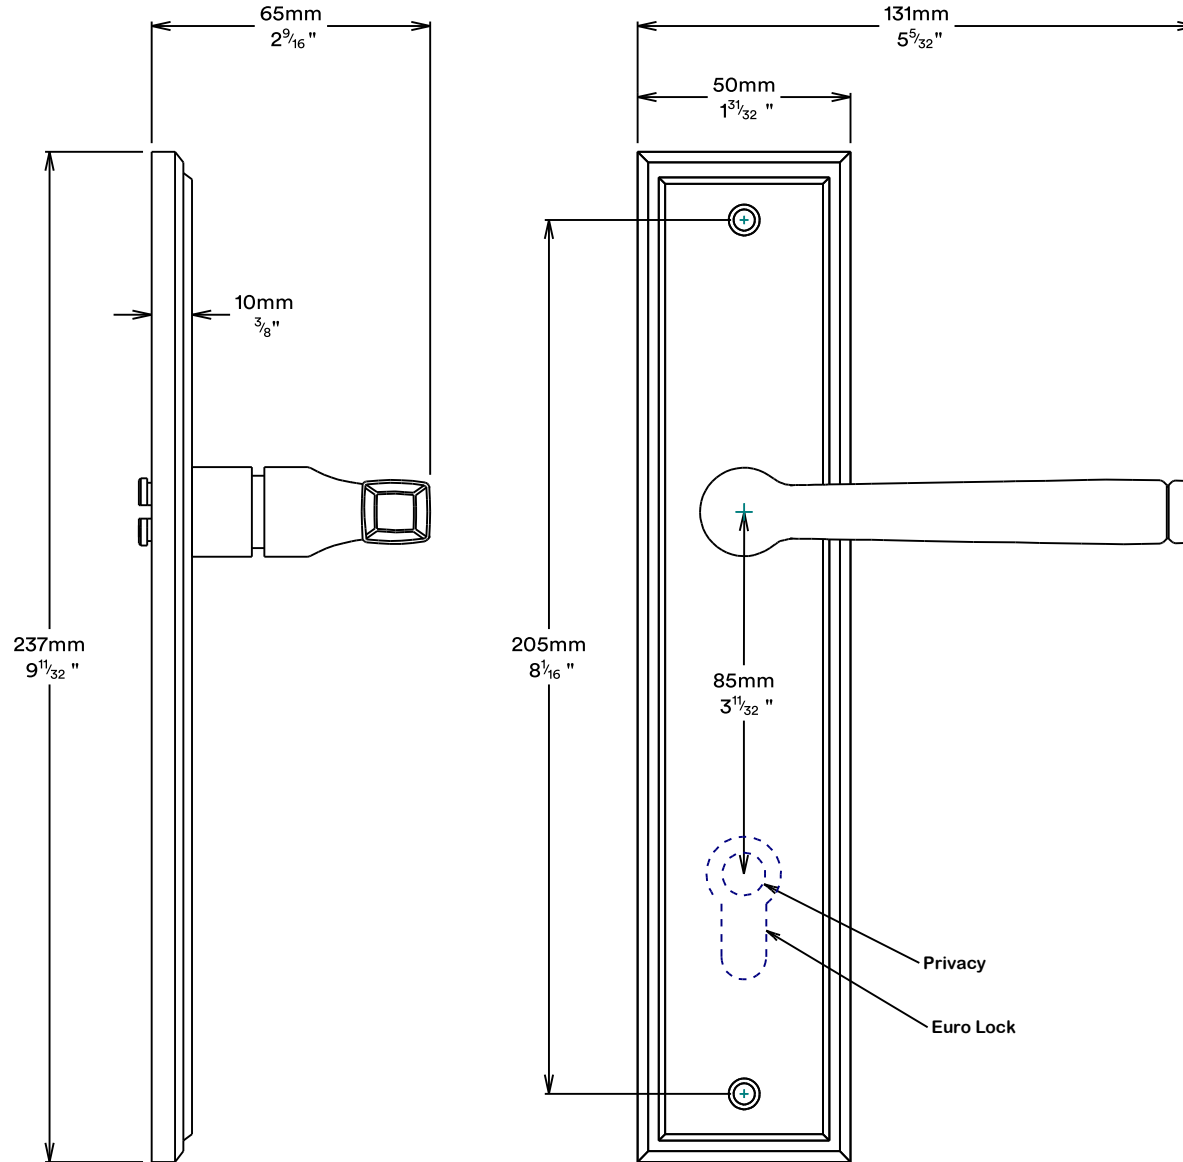

Door Lever Anncy Stepped

iver

Tube Latch Split Cam & 'T' Striker

Dust Box & Striker

Tube Latch & Faceplate