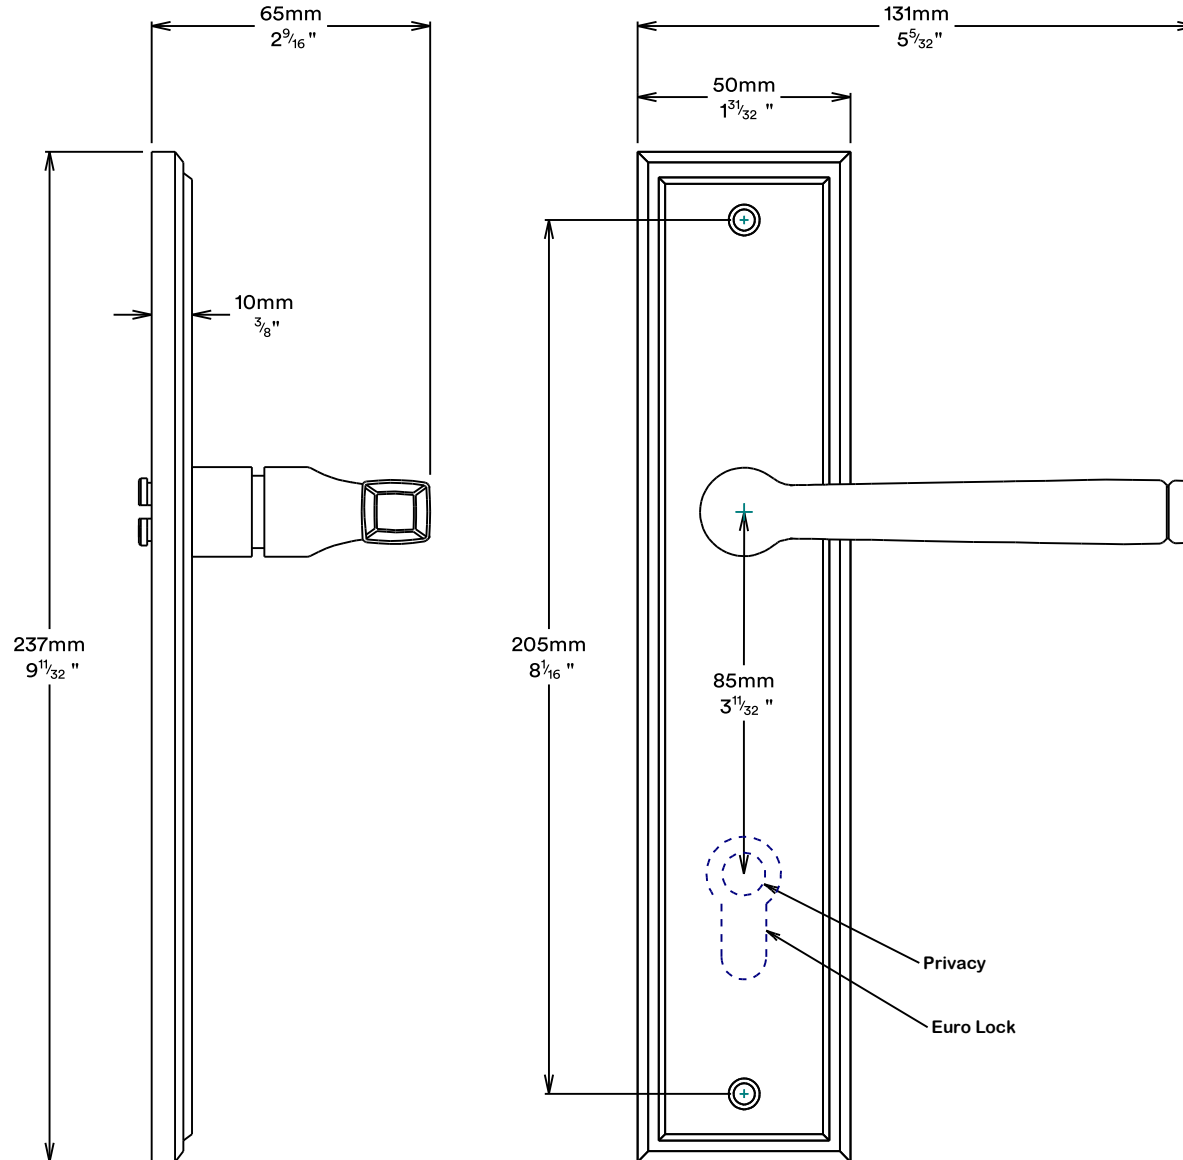

Door Lever Anncy Stepped

iver

Privacy Adaptor

iver

Tube Latch Split Cam & 'T' Striker

Dust Box & Striker

Tube Latch & Faceplate

Privacy Bolt & Striker

Dust Box & Striker

Privacy Bolt & Faceplate

Created for life.