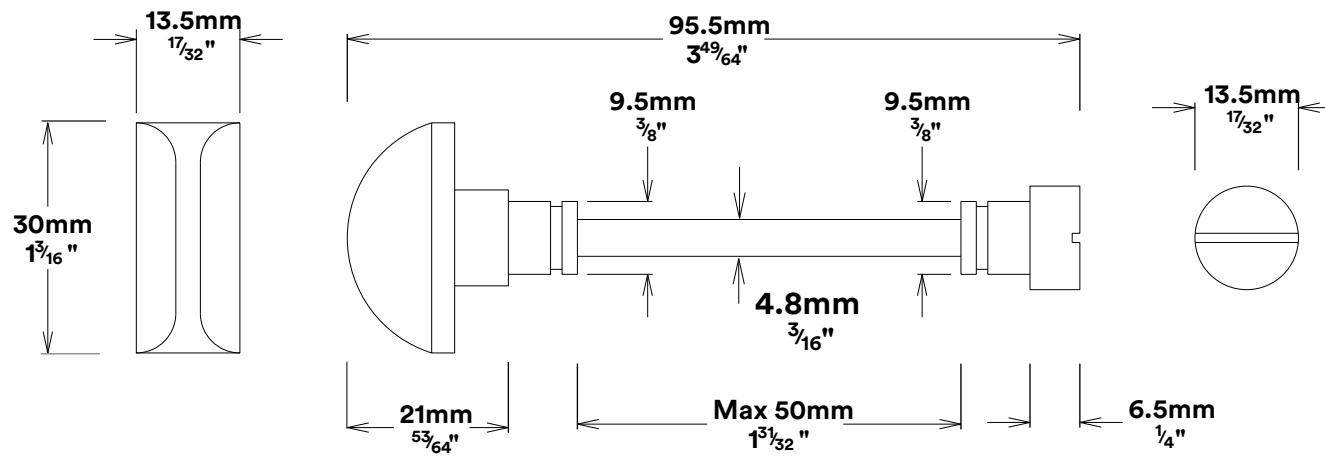

Door Lever Anncy Stepped

iver

Privacy Adaptor

iver

Tube Latch Split Cam & 'T' Striker

Dust Box & Striker

Tube Latch & Faceplate

Privacy Bolt & Striker