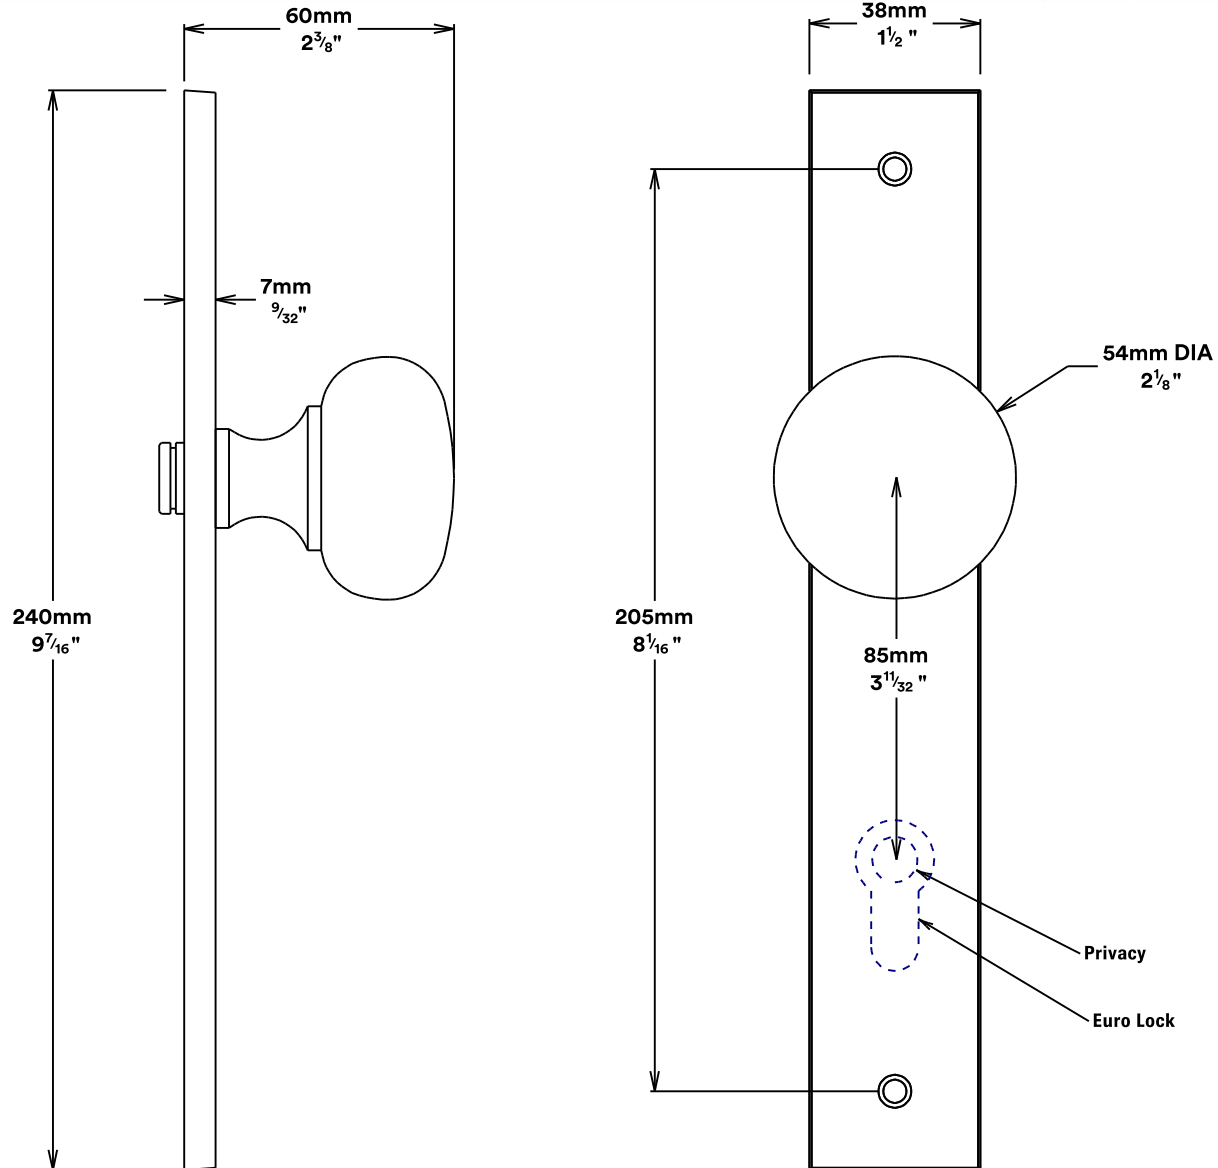

Door Knob Cambridge Rectangular

iver

Privacy Adaptor

iver

Tube Latch Split Cam & 'T' Striker

Dust Box & Striker

Tube Latch & Faceplate

Privacy Bolt & Striker

Dust Box & Striker

Privacy Bolt & Faceplate

Created for life.