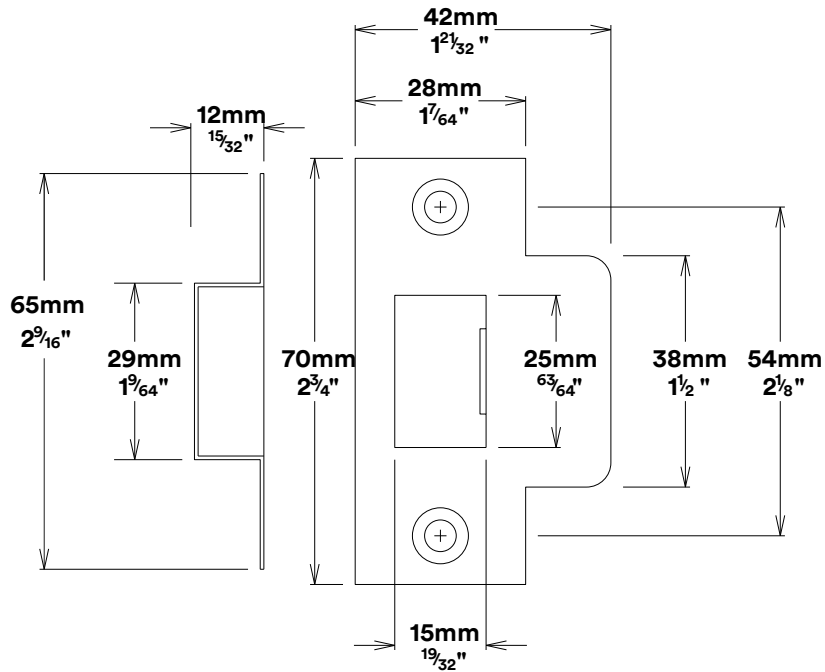

Door Knob Cambridge Rectangular

iver

Privacy Adaptor

iver

Tube Latch Split Cam & 'T' Striker

Dust Box & Striker

Tube Latch & Faceplate

Privacy Bolt & Striker