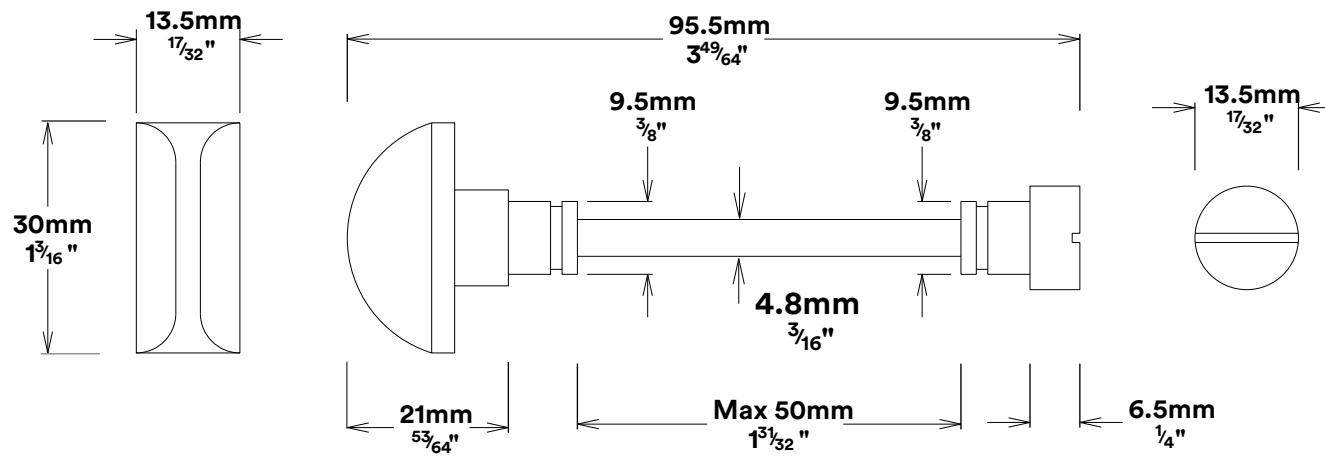

Door Knob Cambridge Rectangular

iver

Privacy Adaptor

iver

Tube Latch Split Cam & 'T' Striker

Dust Box & Striker

Tube Latch & Faceplate

Privacy Bolt & Striker