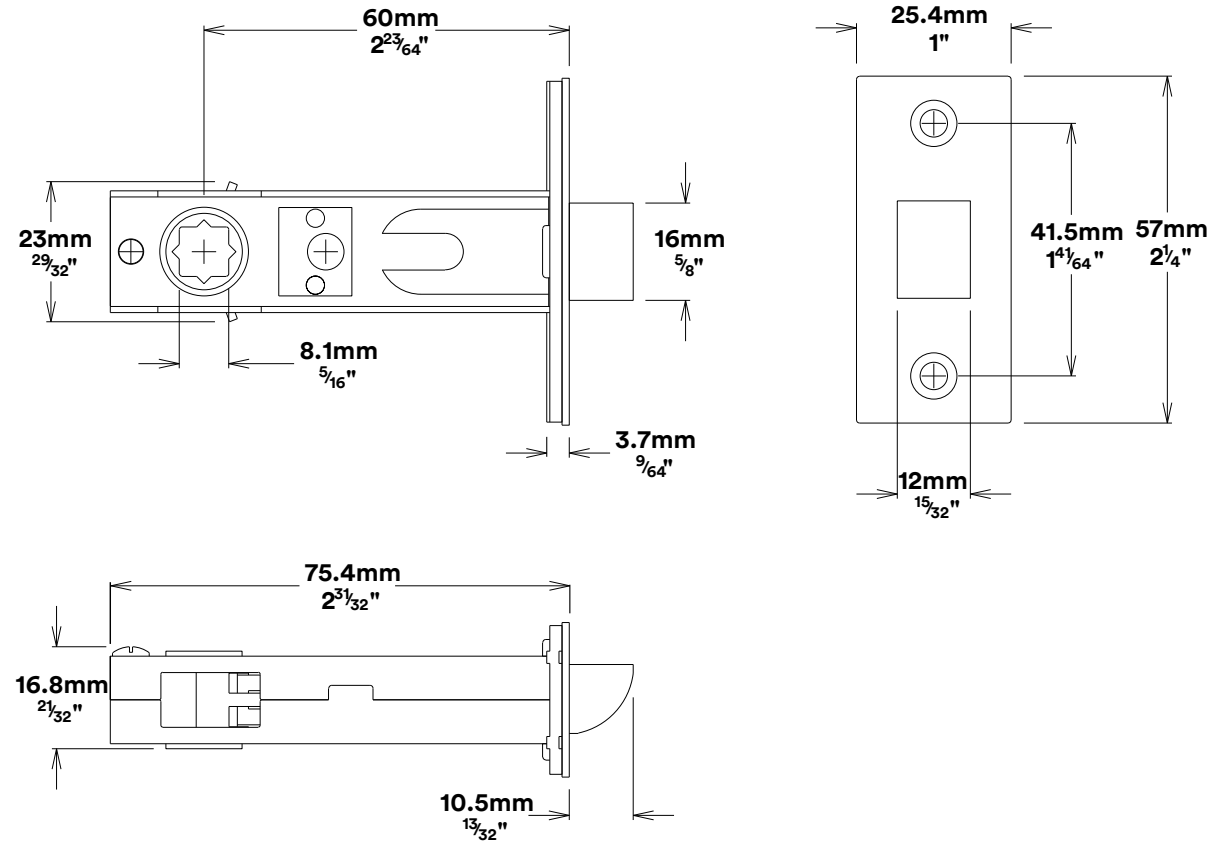

Door Knob Cambridge Rectangular

iver

Privacy Adaptor

iver

Tube Latch Split Cam & 'T' Striker

Dust Box & Striker

Tube Latch & Faceplate

Privacy Bolt & Striker