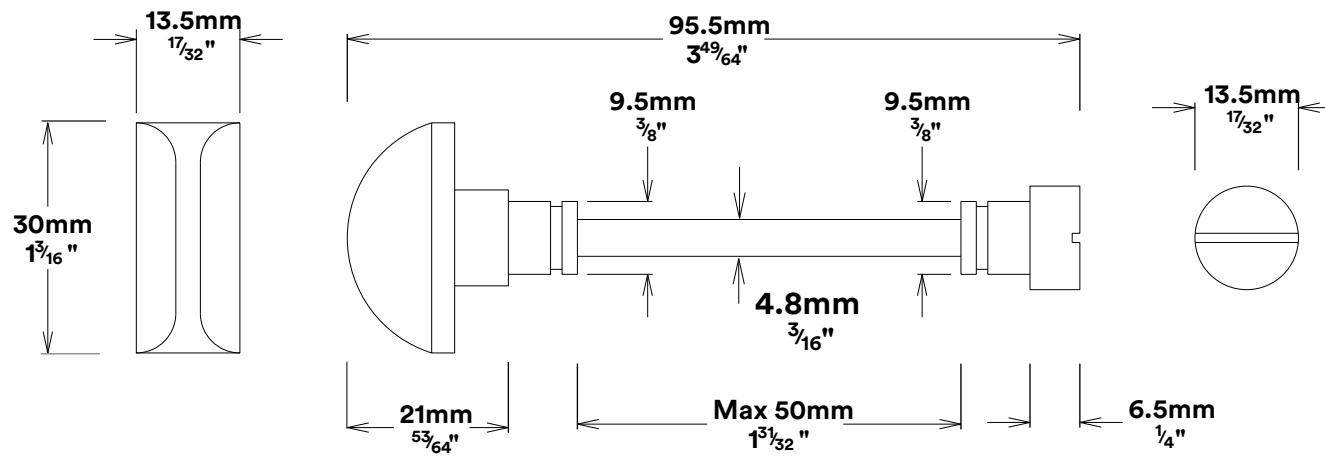

Door Knob Paddington Shouldered

iver

Privacy Adaptor

iver

Tube Latch Split Cam & 'T' Striker

Dust Box & Striker

Tube Latch & Faceplate

Privacy Bolt & Striker