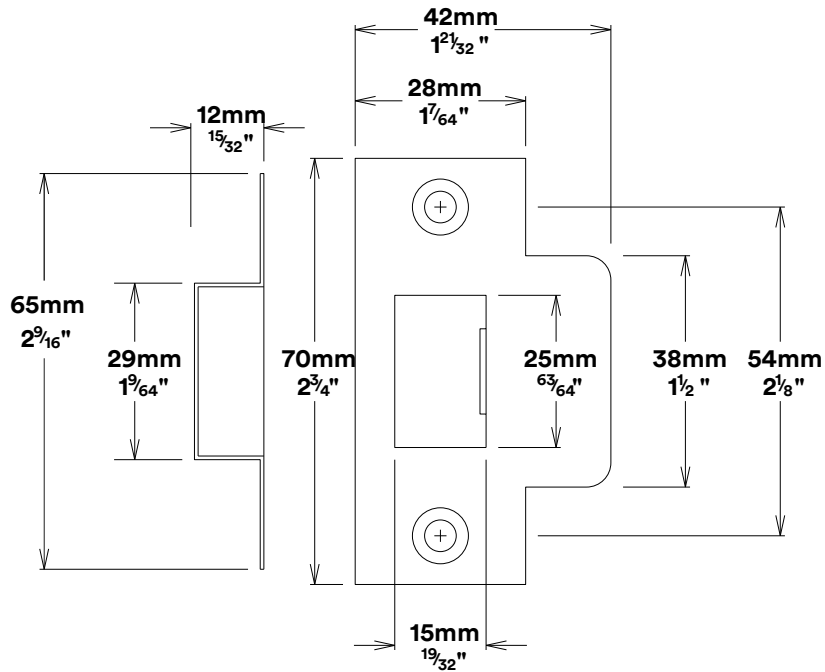

Door Knob Paddington Shouldered

iver

Privacy Adaptor

iver

Tube Latch Split Cam & 'T' Striker

Dust Box & Striker

Tube Latch & Faceplate

Privacy Bolt & Striker