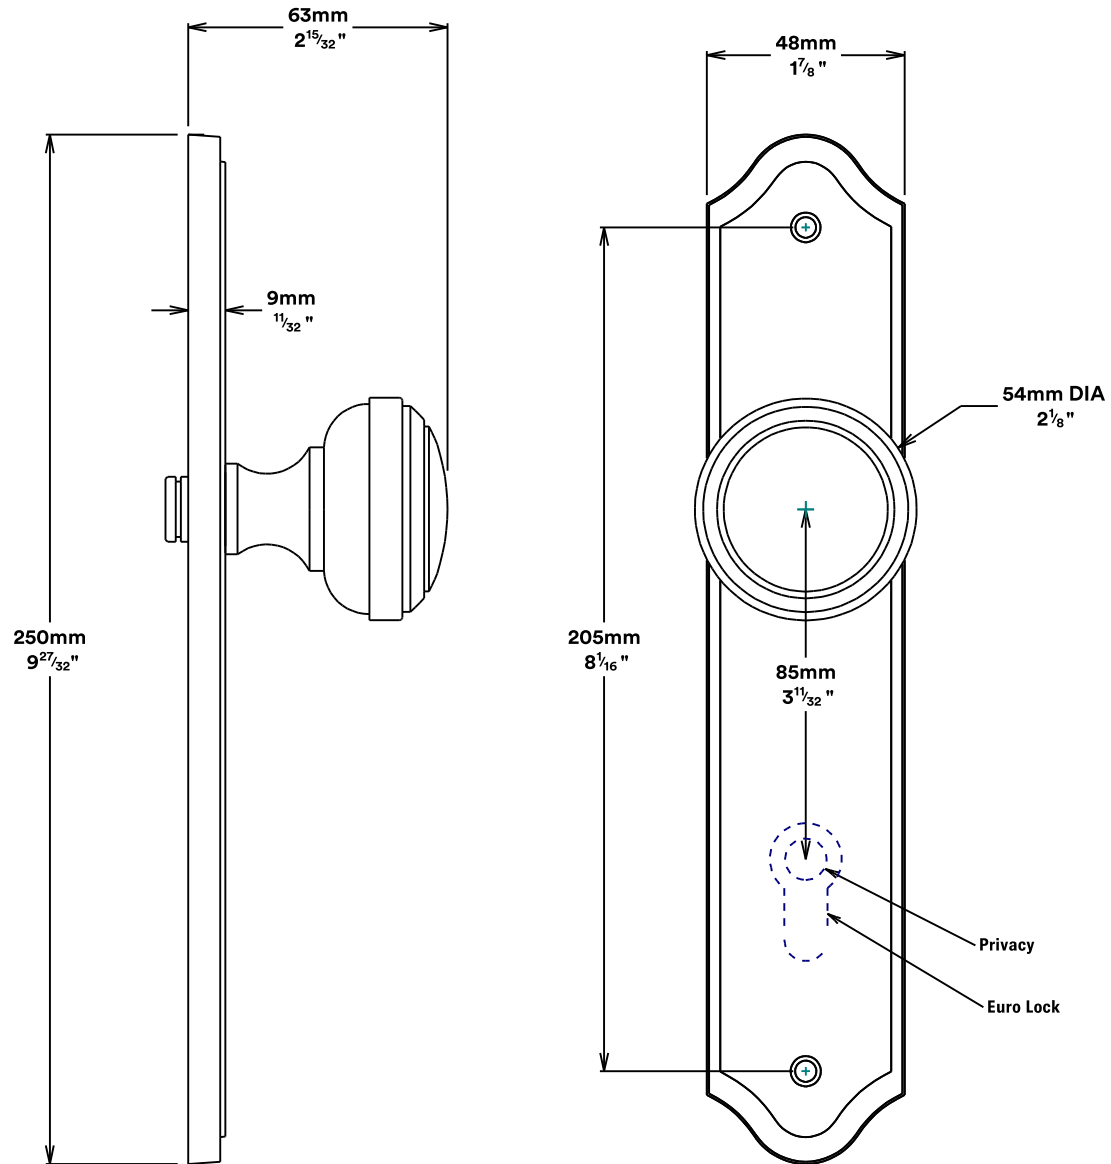

Door Knob Paddington Shouldered

iver

Privacy Adaptor

iver

Tube Latch Split Cam & 'T' Striker

Dust Box & Striker

Tube Latch & Faceplate

Privacy Bolt & Striker

Dust Box & Striker

Privacy Bolt & Faceplate

Created for life.