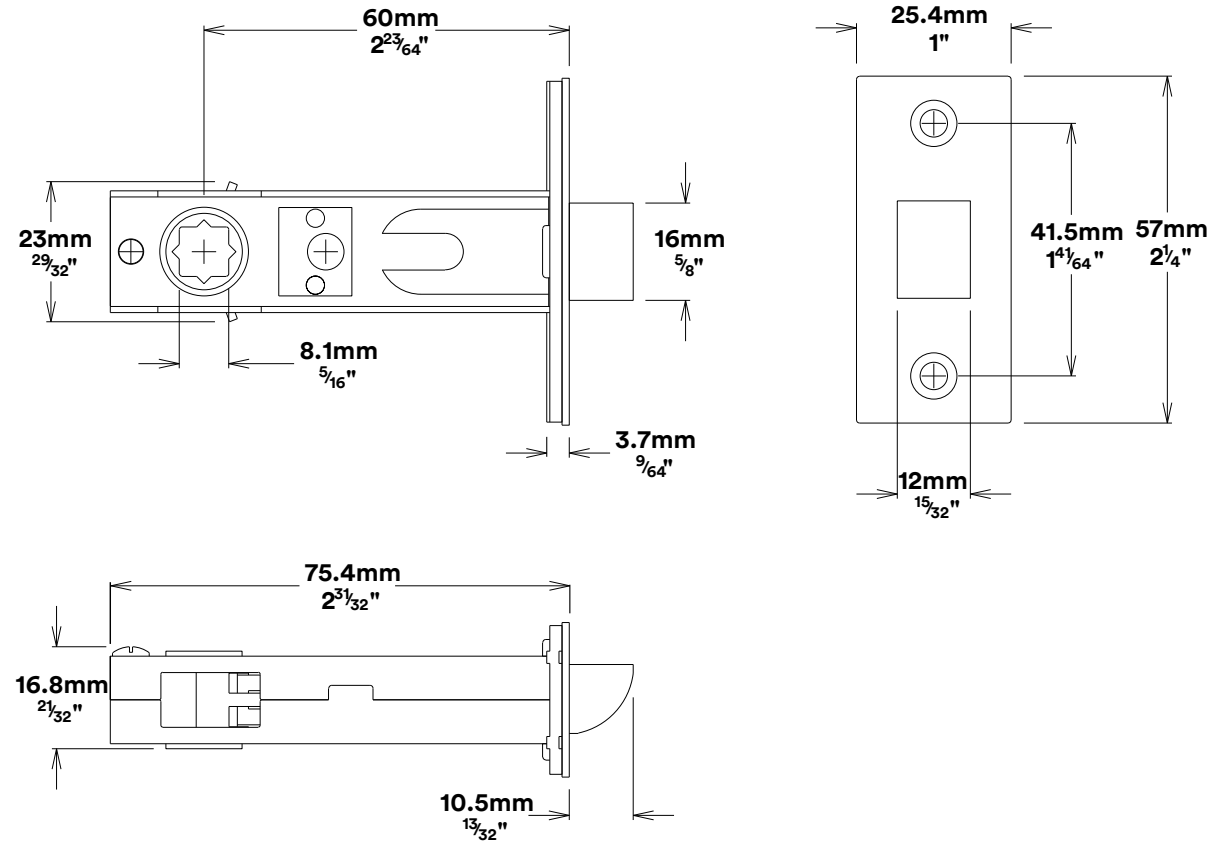

Door Knob Paddington Shouldered

iver

Privacy Adaptor

iver

Tube Latch Split Cam & 'T' Striker

Dust Box & Striker

Tube Latch & Faceplate

Privacy Bolt & Striker