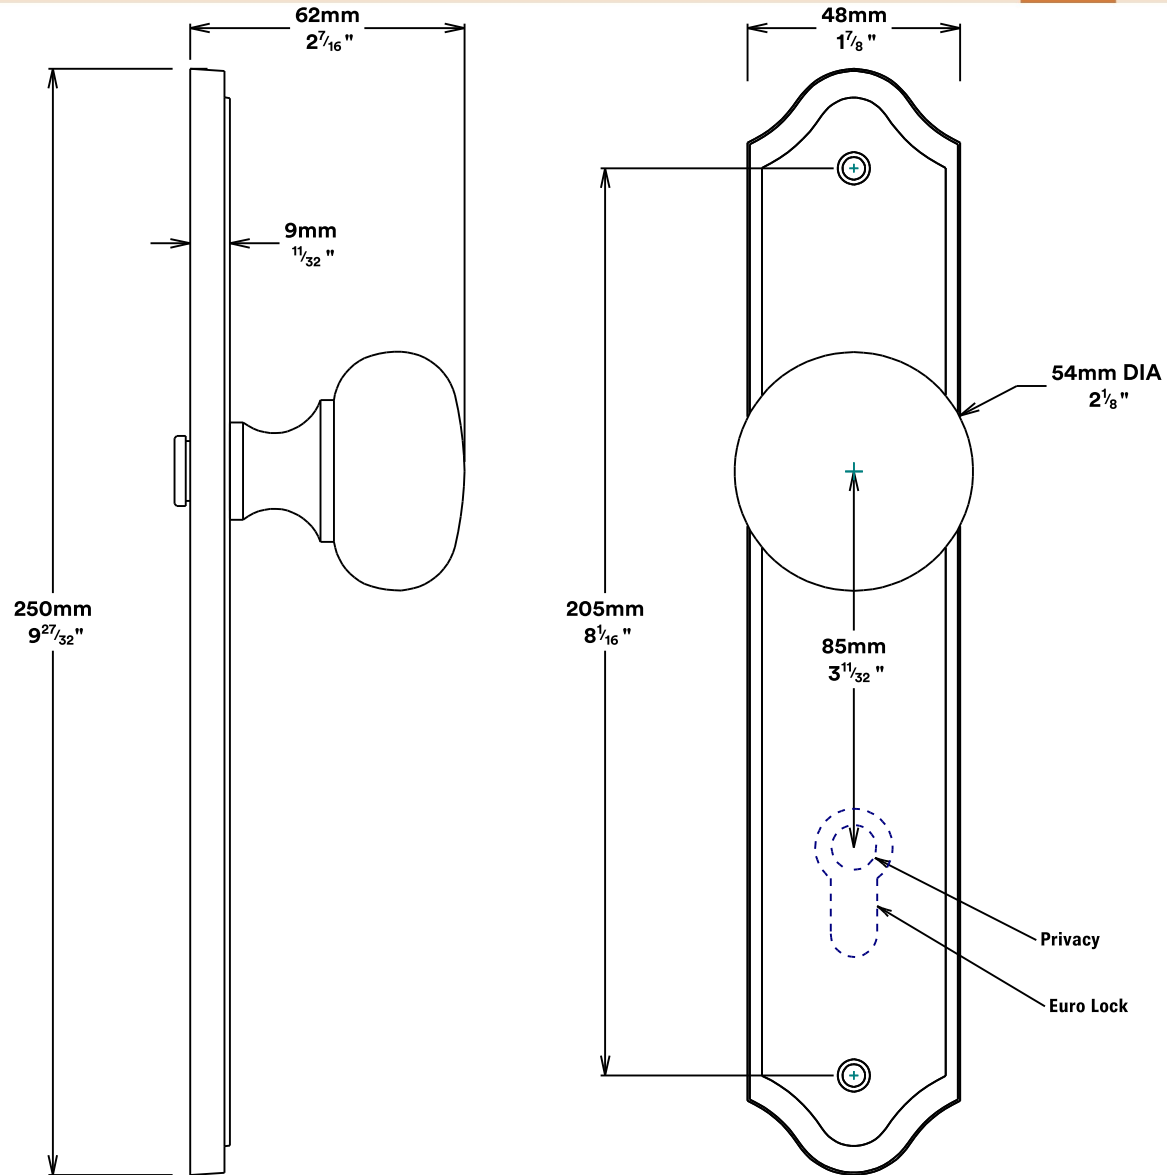

Door Knob Cambridge Shouldered

iver