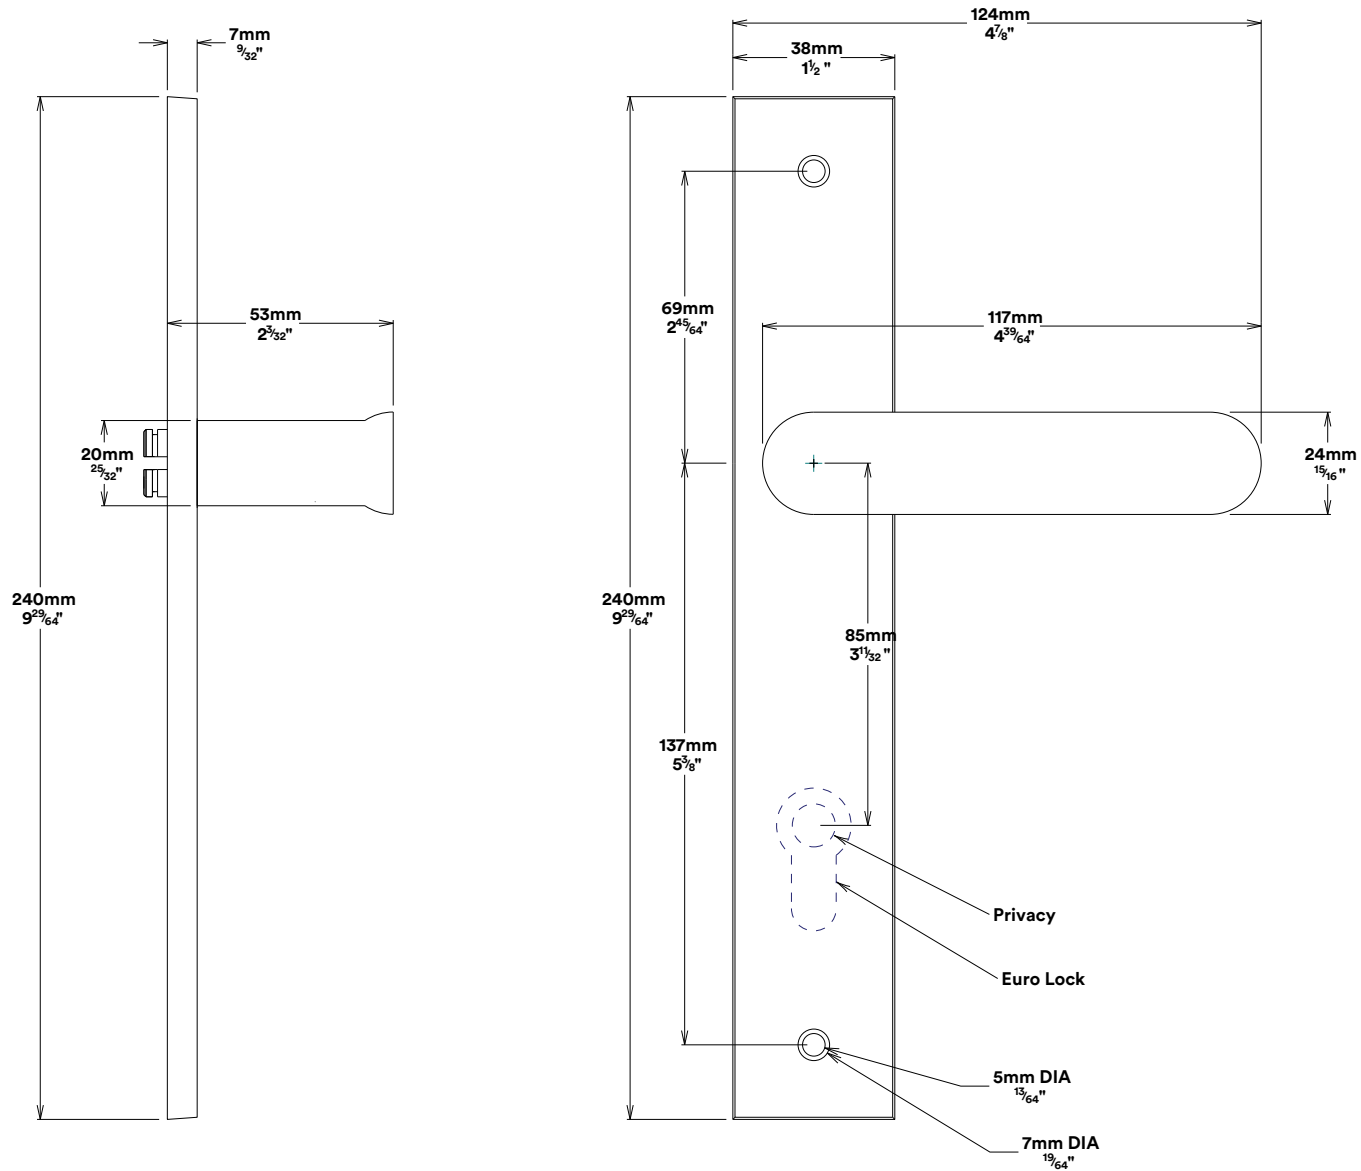

# Door Lever Bronte Rectangular

# Euro Cylinder Key Thumb