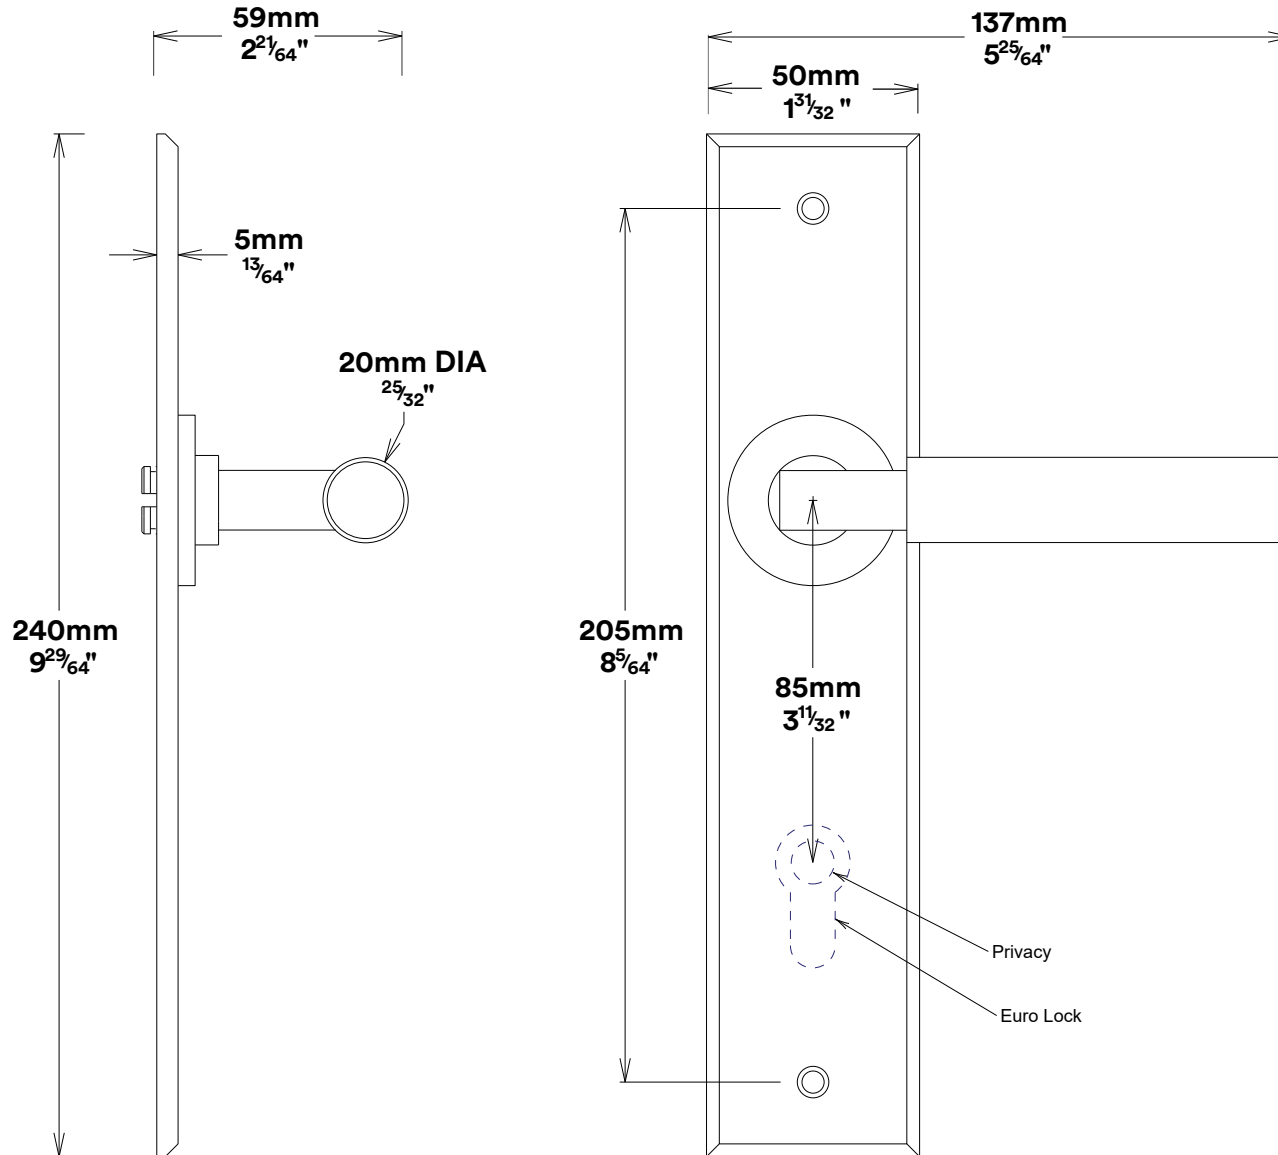

Door Lever Berlin Chamfered

iver

Created for life.

Euro Cylinder Key Key

iver

Mortice Lock Euro & Striker

Created for life.