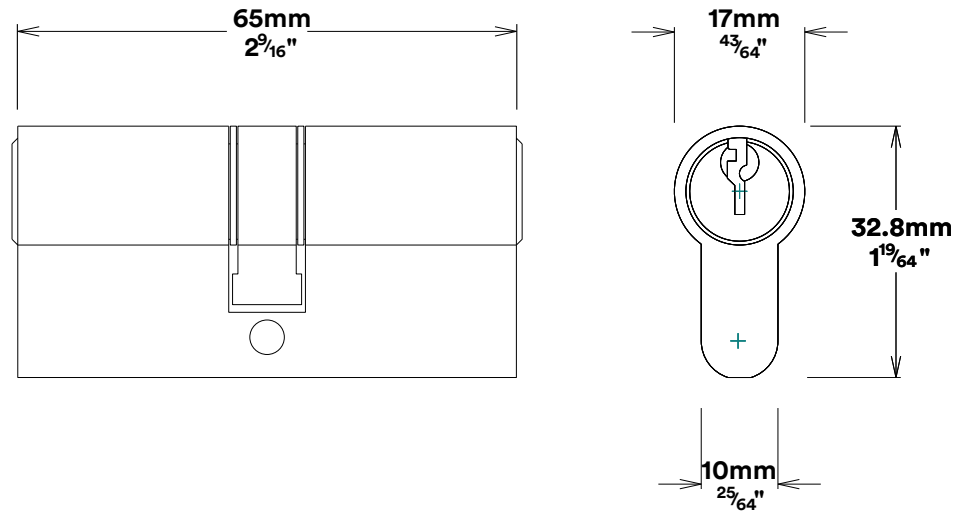

Door Lever Berlin Chamfered

iver

Created for life.

Euro Cylinder Key Key

iver

Mortice Lock Euro & Striker

Created for life.