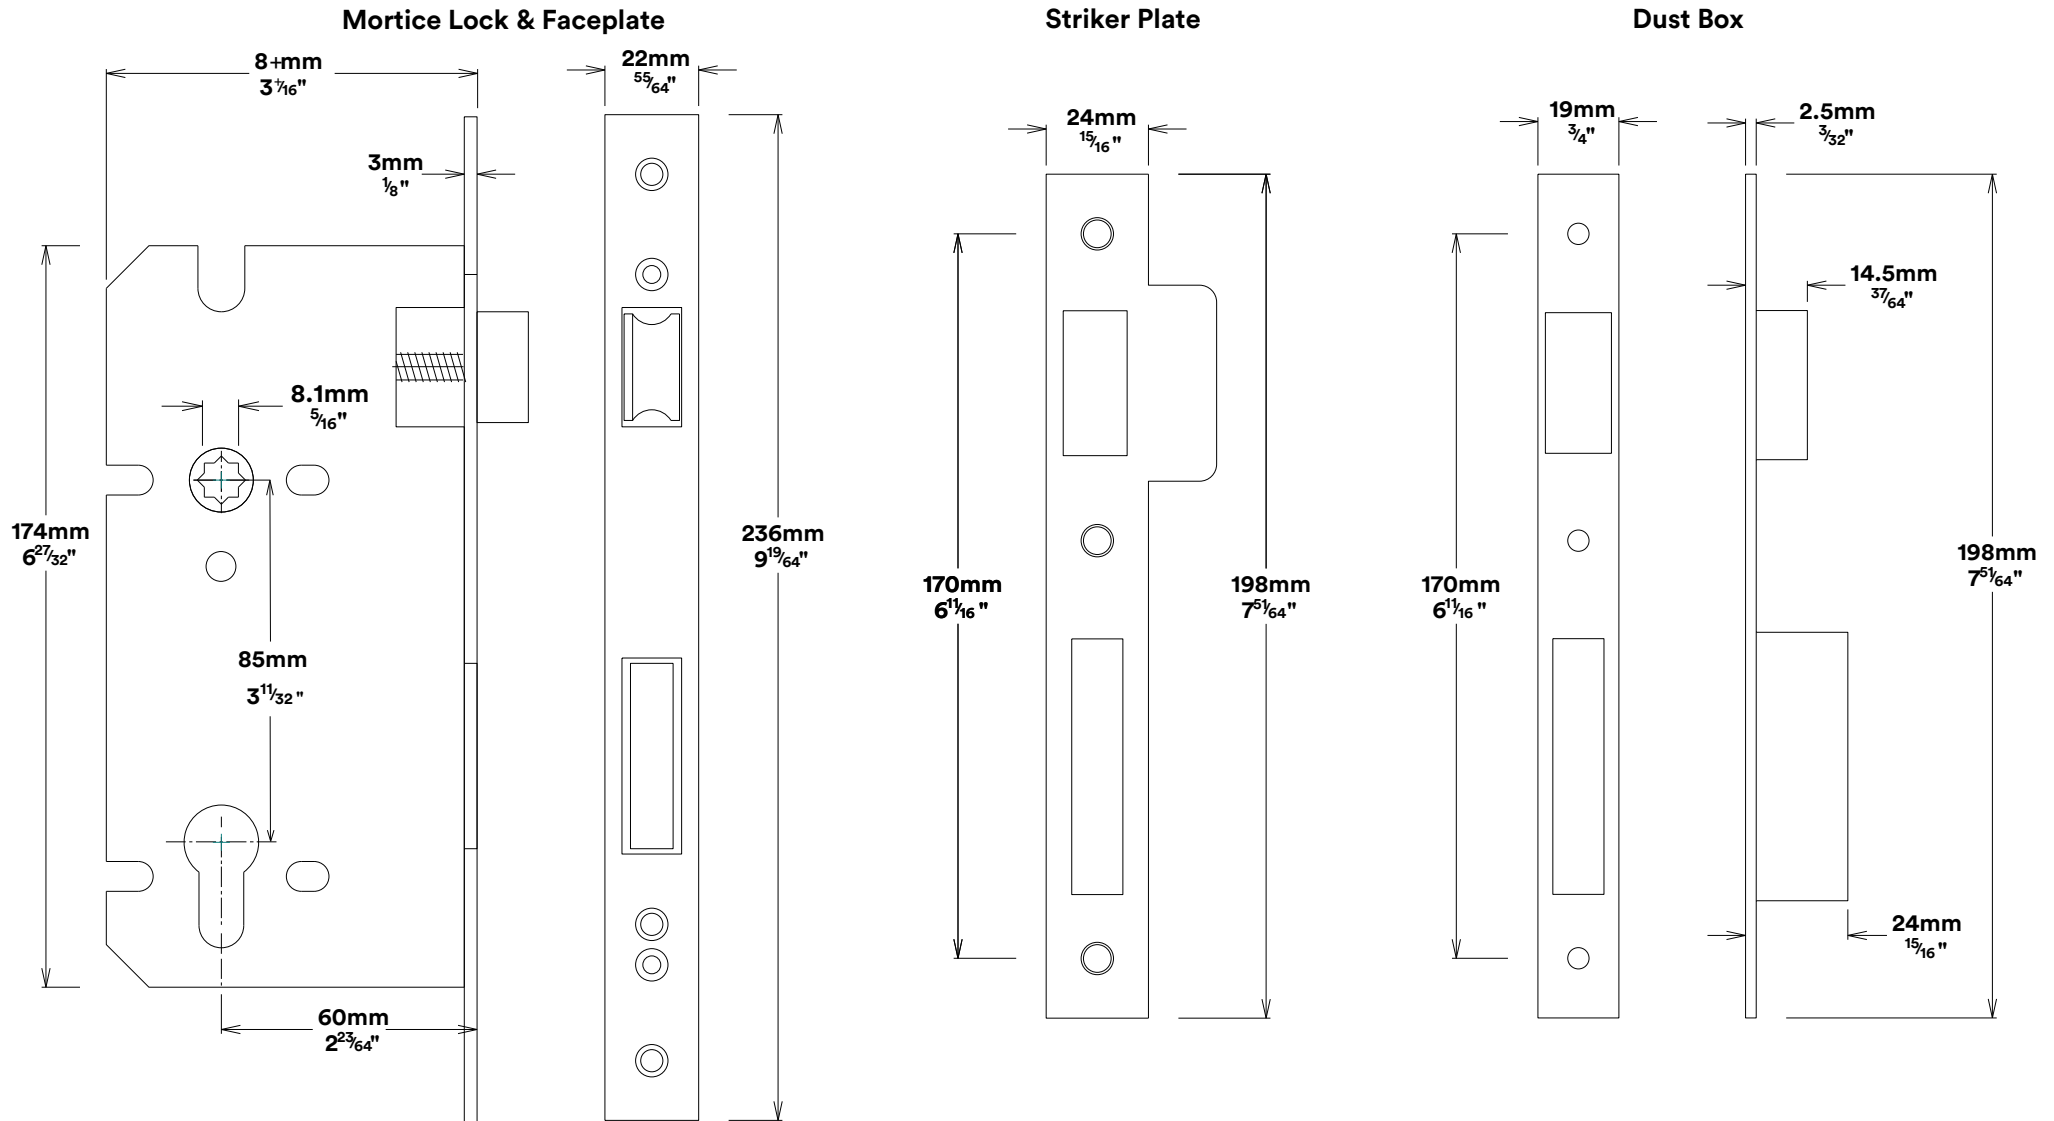

Door Lever Berlin Chamfered

iver

Created for life.

Euro Cylinder Key Key

iver

Mortice Lock Euro & Striker

Created for life.