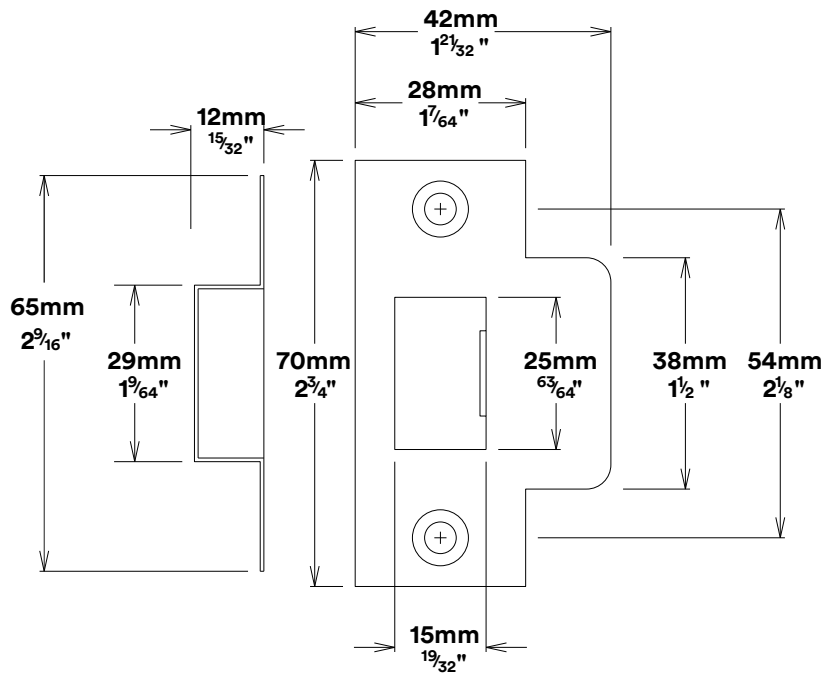

Door Lever Baltimore Rectangular

iver

Tube Latch Split Cam & 'T' Striker

Dust Box & Striker

Tube Latch & Faceplate