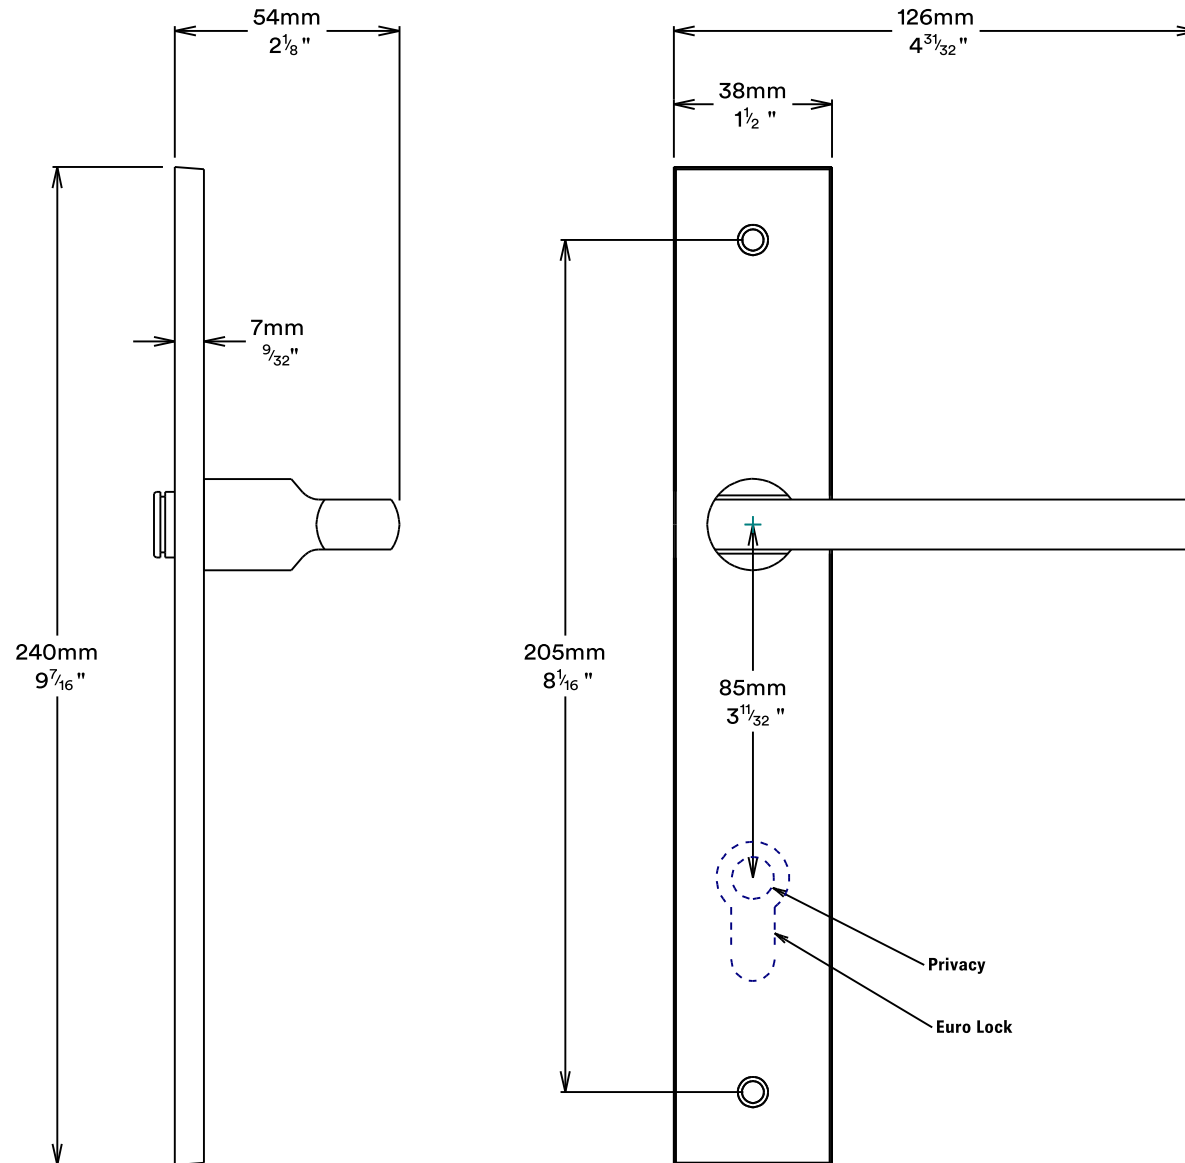

Door Lever Baltimore Rectangular

iver

Tube Latch Split Cam & 'T' Striker

Dust Box & Striker

Tube Latch & Faceplate