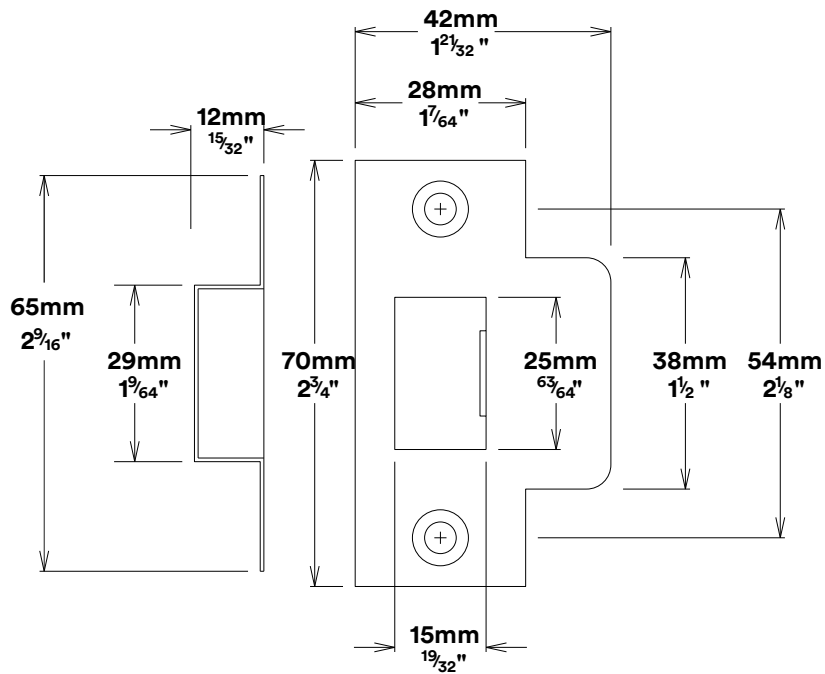

Tube Latch Split Cam & 'T' Striker

Dust Box & Striker