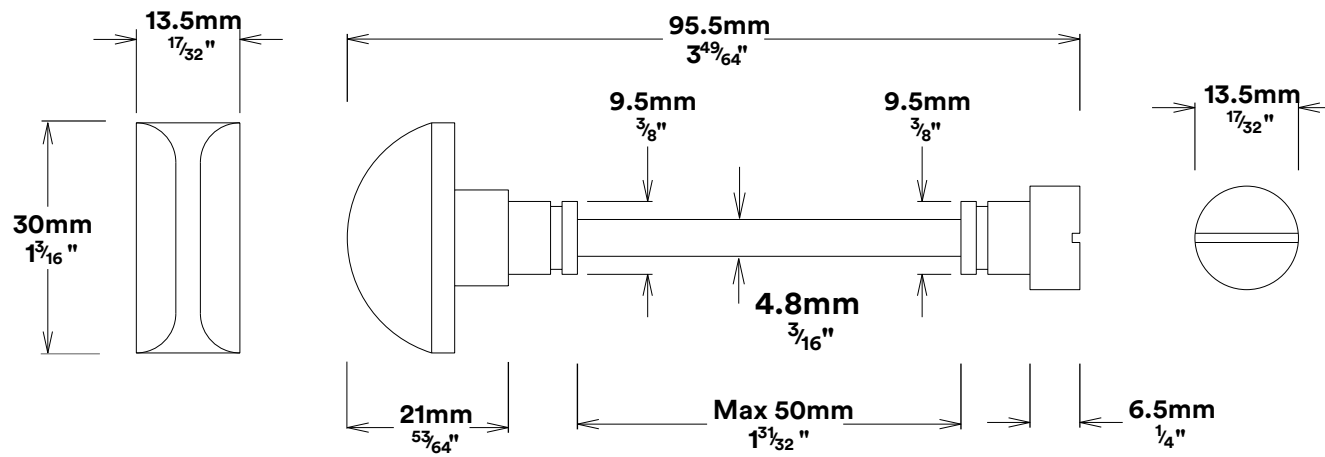

# Tube Latch Split Cam & 'T' Striker