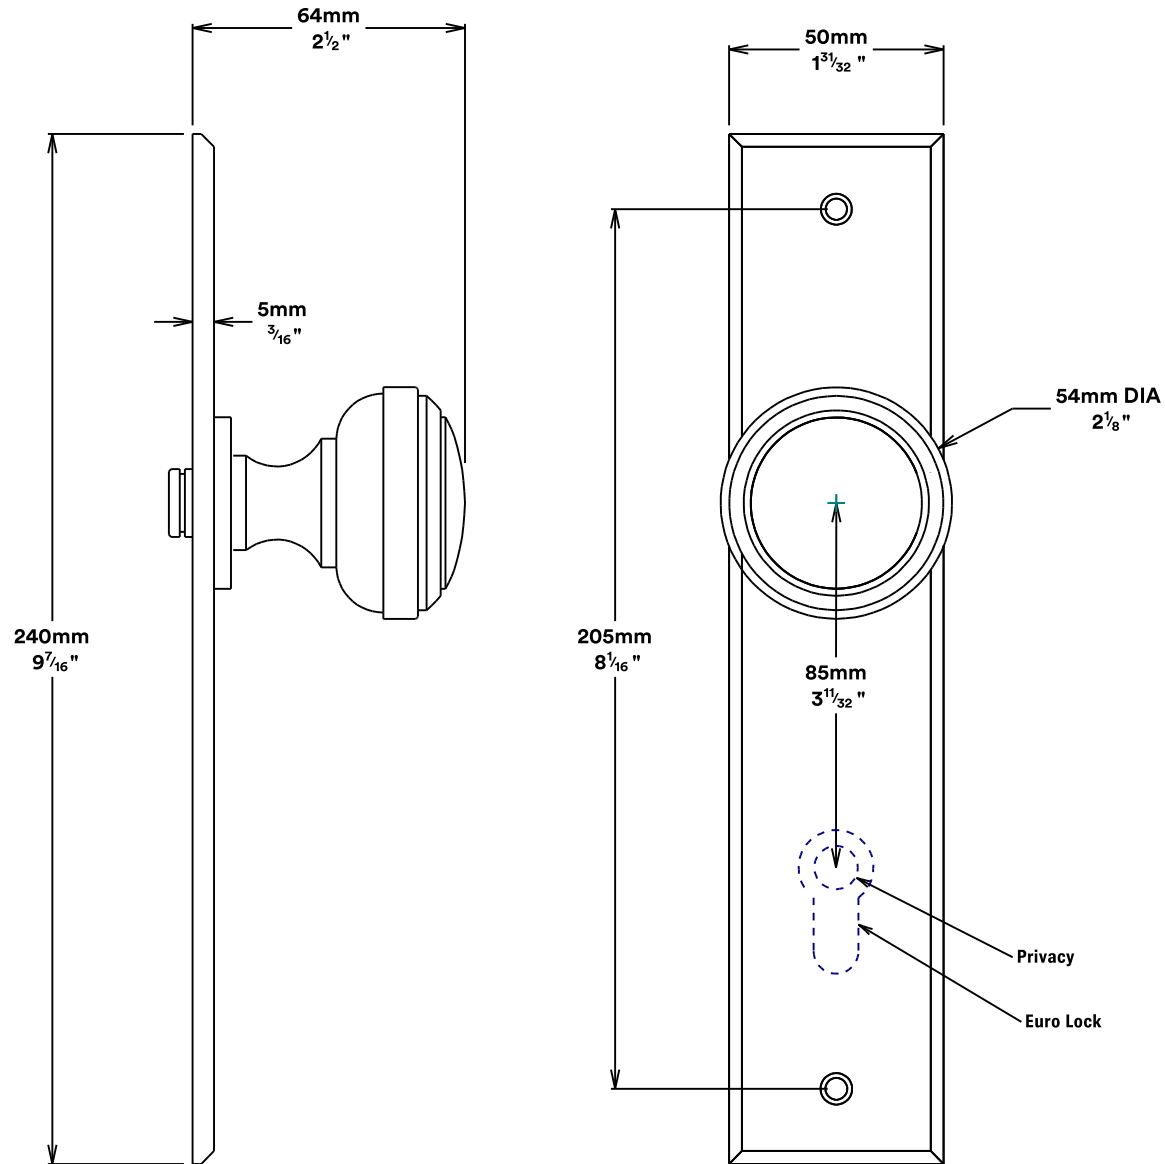

Door Knob Paddington Chamfered

iver