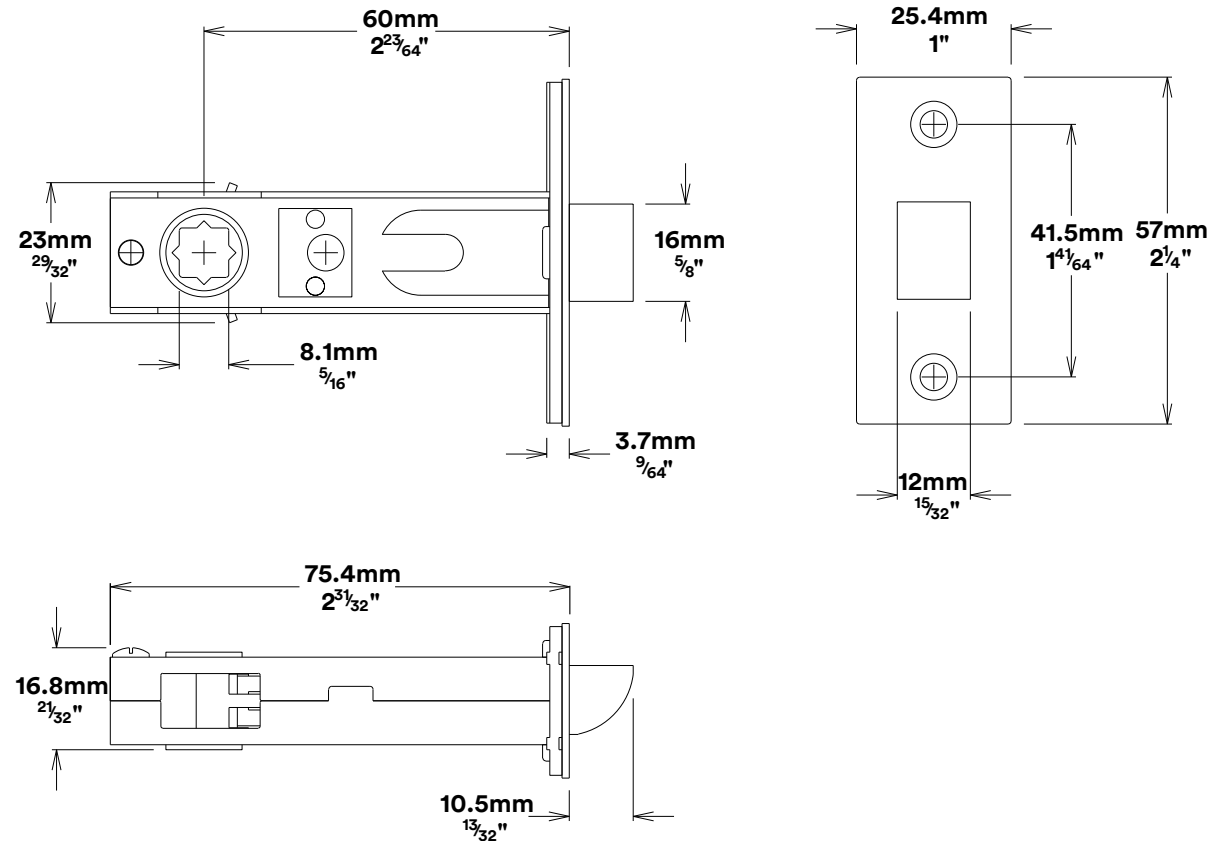

Tube Latch & Faceplate