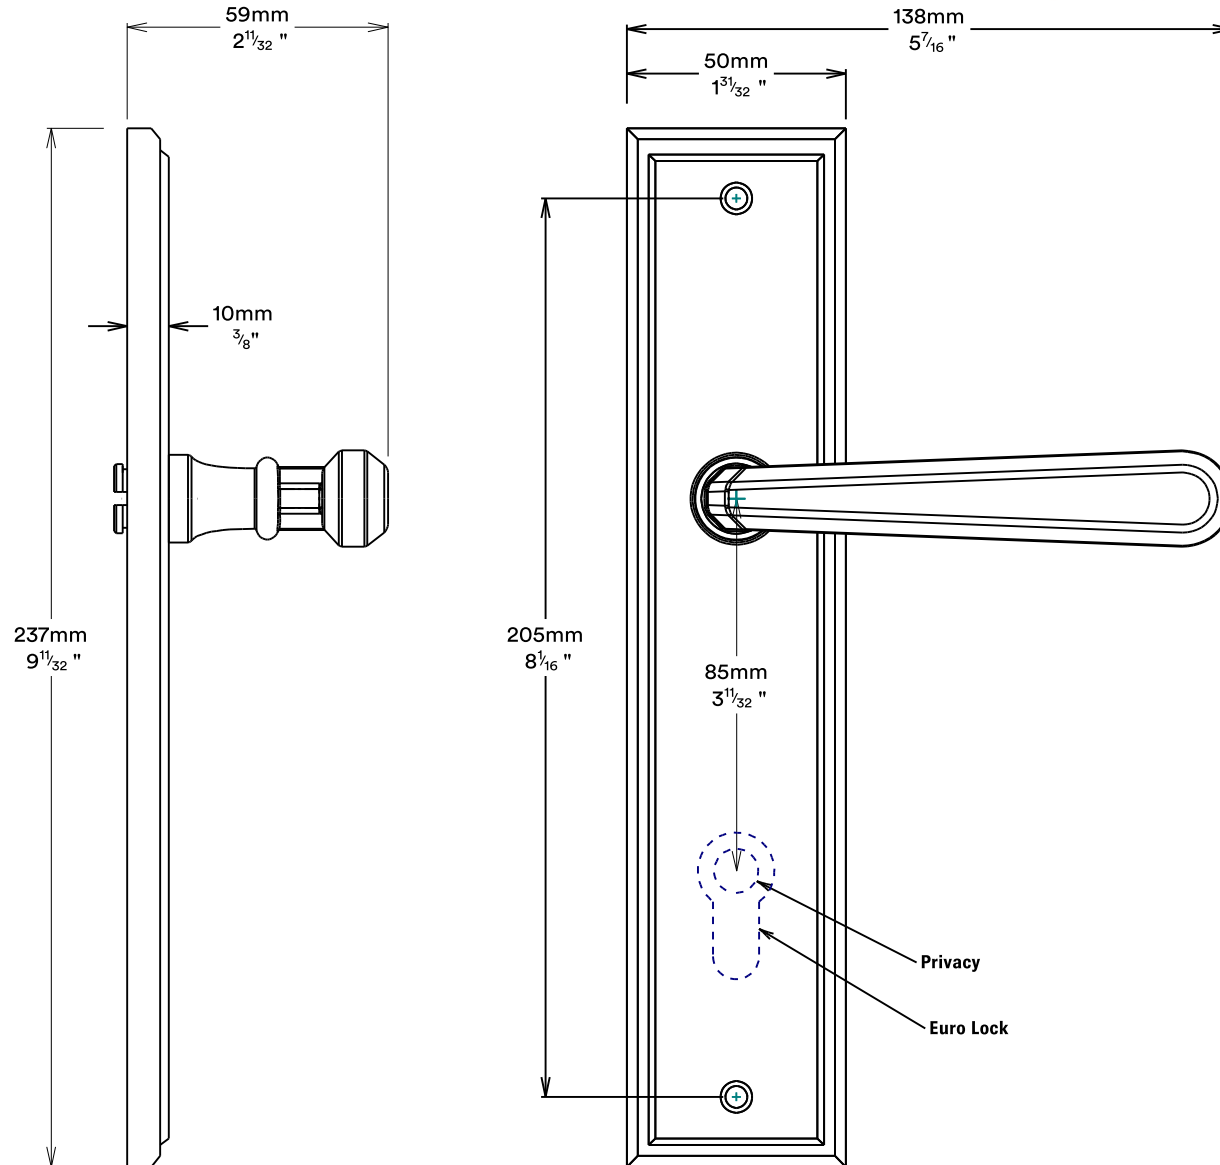

Door Lever Copenhagen Stepped

iver

Tube Latch Split Cam & 'T' Striker

Dust Box & Striker

Tube Latch & Faceplate