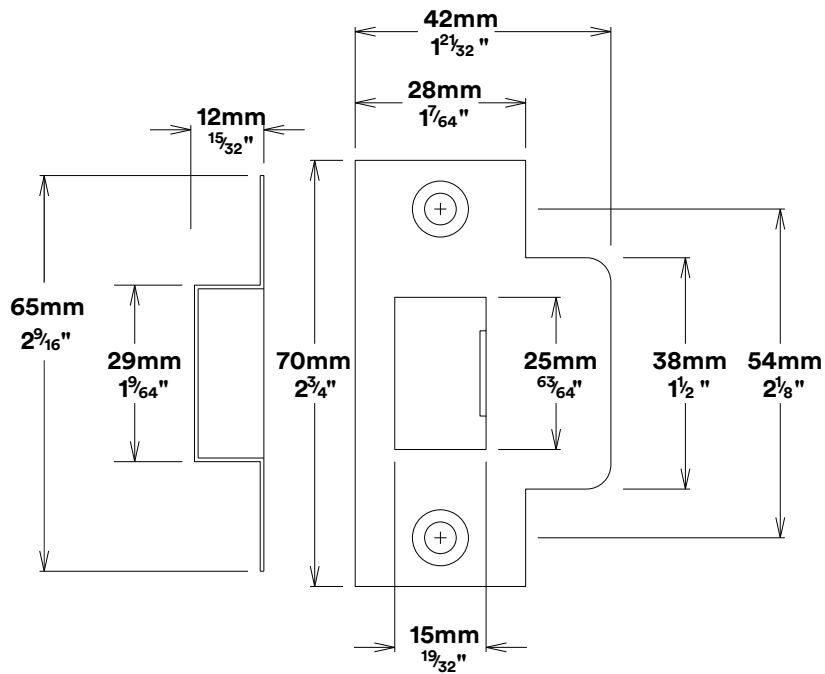

Door Lever Copenhagen Stepped

iver

Tube Latch Split Cam & 'T' Striker

Dust Box & Striker

Tube Latch & Faceplate