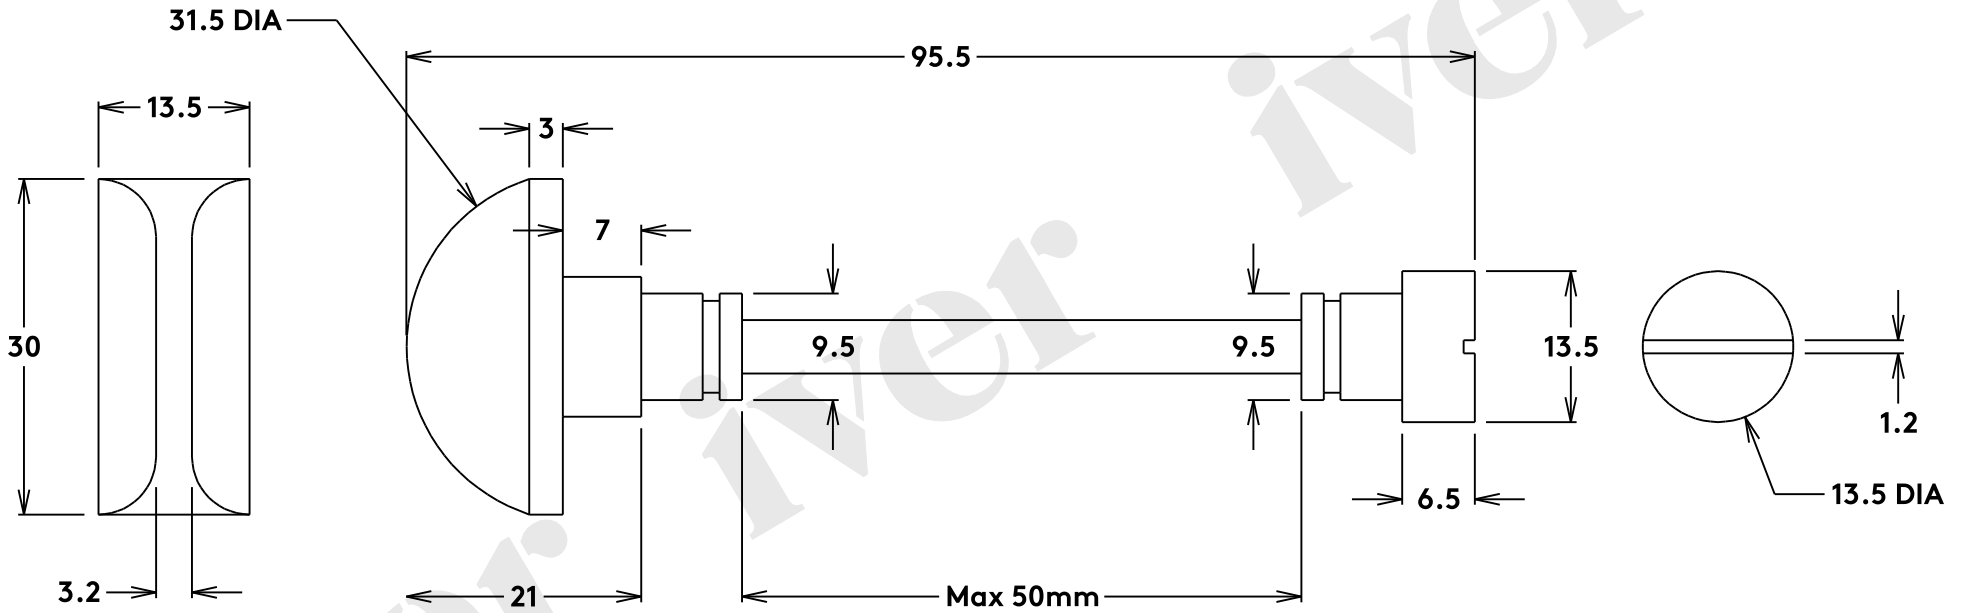

Door Lever Helsinki Rectangular Latch/Privacy/Euro Pair H240xW38xP58mm

Tube Latch Split Cam 'T' Striker Hard & Soft Sprung Backset 60mm

Component Privacy Adaptor

Privacy Bolt Round Bolt Backset 60mm

Dust Box & Striker

Privacy Bolt

Faceplate