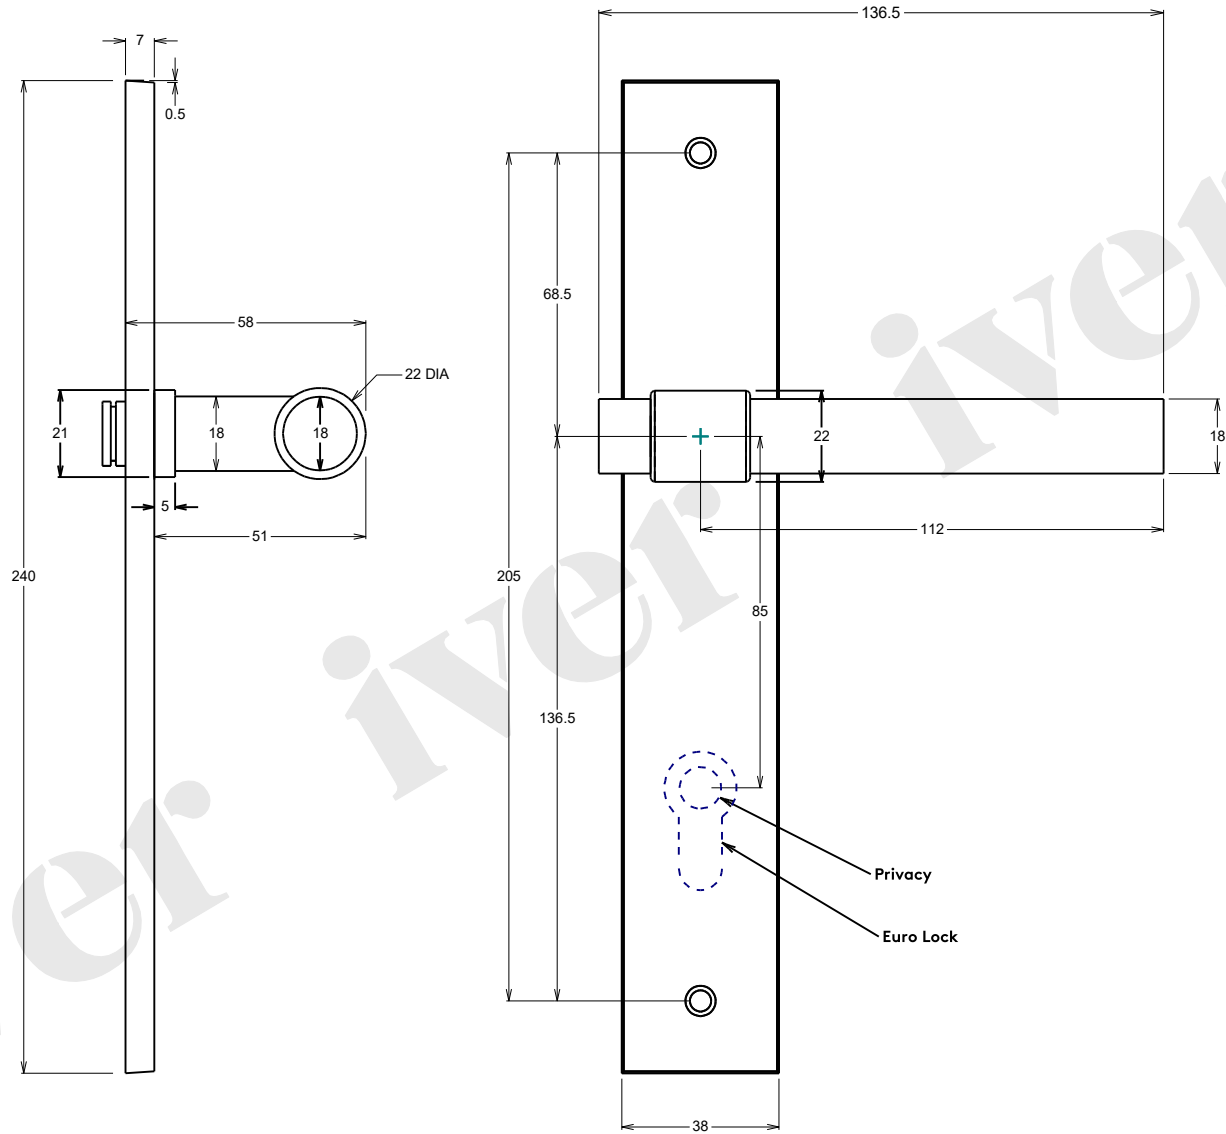

Door Lever Helsinki Rectangular Latch/Privacy/Euro Pair H240xW38xP58mm

Tube Latch Split Cam 'T' Striker Hard & Soft Sprung Backset 60mm

Component Privacy Adaptor

Privacy Bolt Round Bolt Backset 60mm

Dust Box & Striker

Privacy Bolt

Faceplate