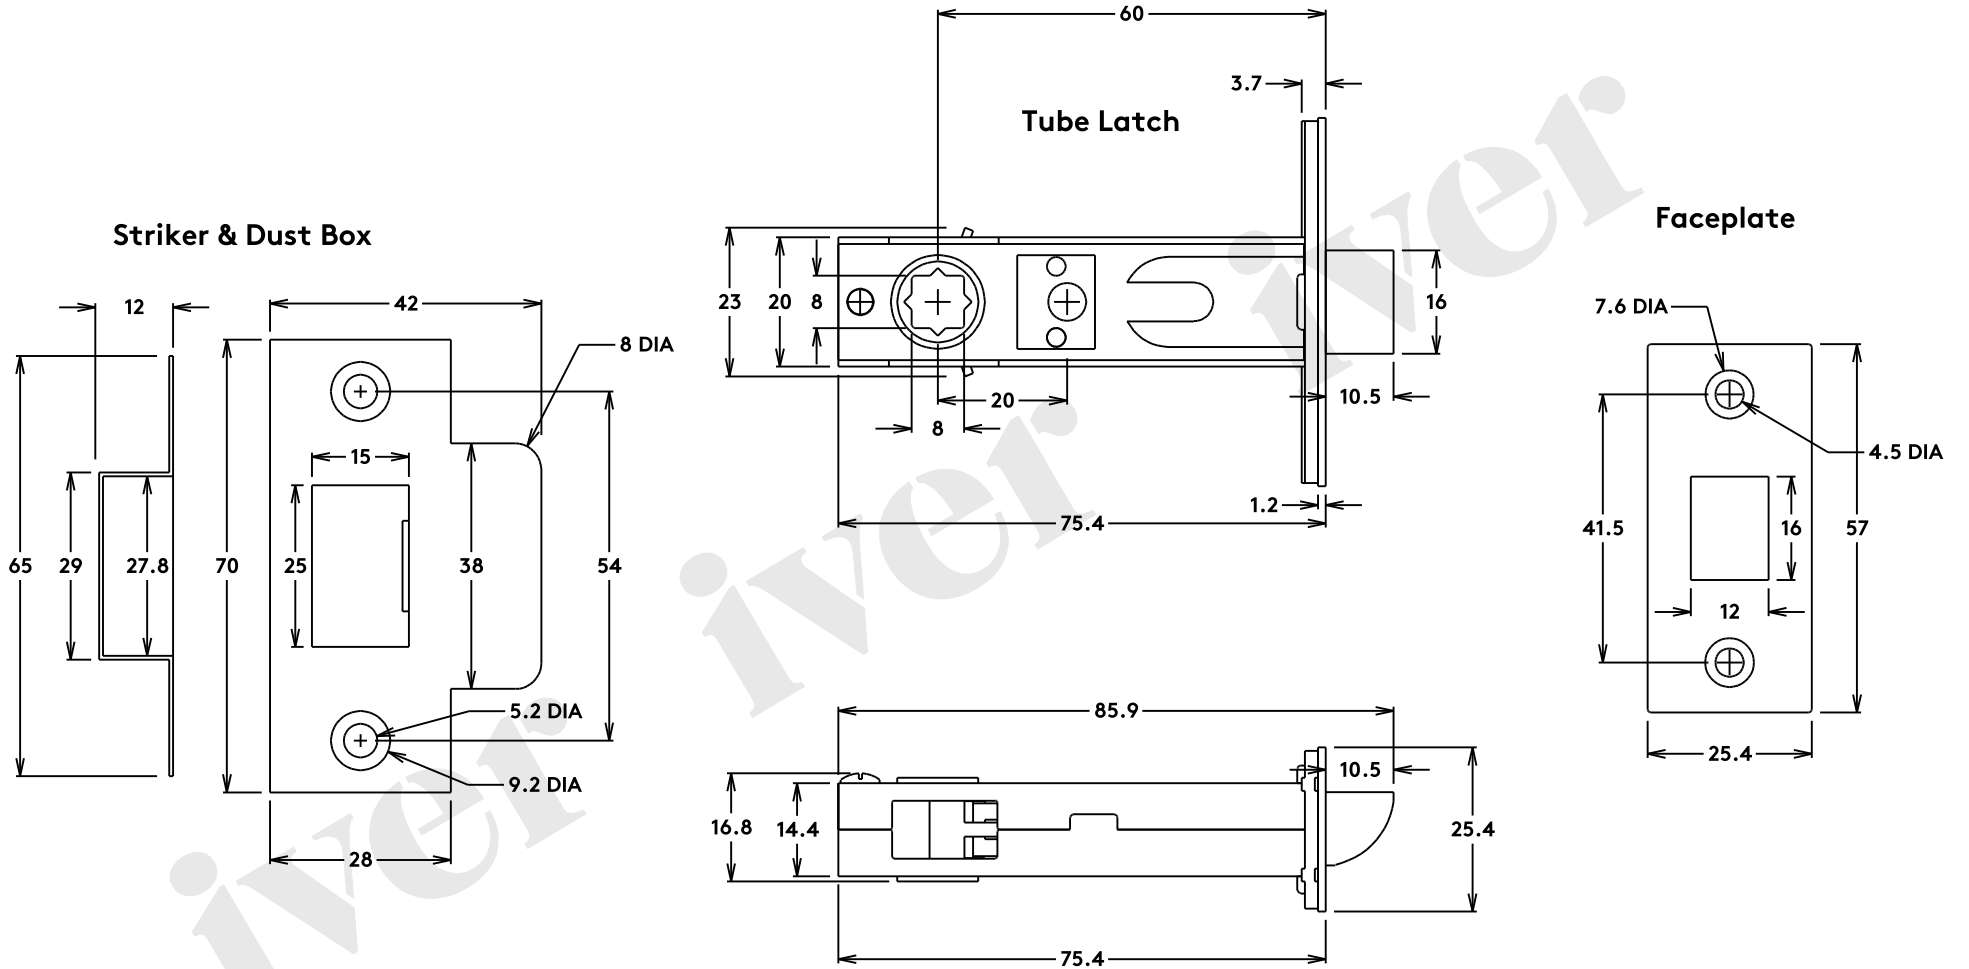

Door Lever Helsinki Rectangular Latch/Privacy/Euro Pair H240xW38xP58mm

Tube Latch Split Cam 'T' Striker Hard & Soft Sprung Backset 60mm

Component Privacy Adaptor

Privacy Bolt Round Bolt Backset 60mm

Dust Box & Striker

Privacy Bolt

Faceplate