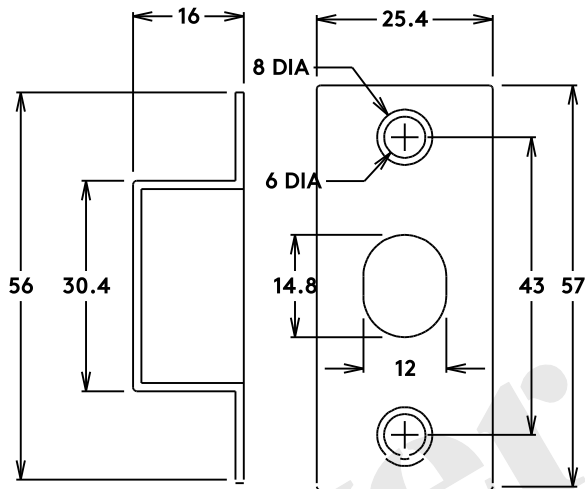

Door Lever Helsinki Rectangular Latch/Privacy/Euro Pair H240xW38xP58mm

Tube Latch Split Cam 'T' Striker Hard & Soft Sprung Backset 60mm

Component Privacy Adaptor

Privacy Bolt Round Bolt Backset 60mm

Dust Box & Striker

Privacy Bolt

Faceplate