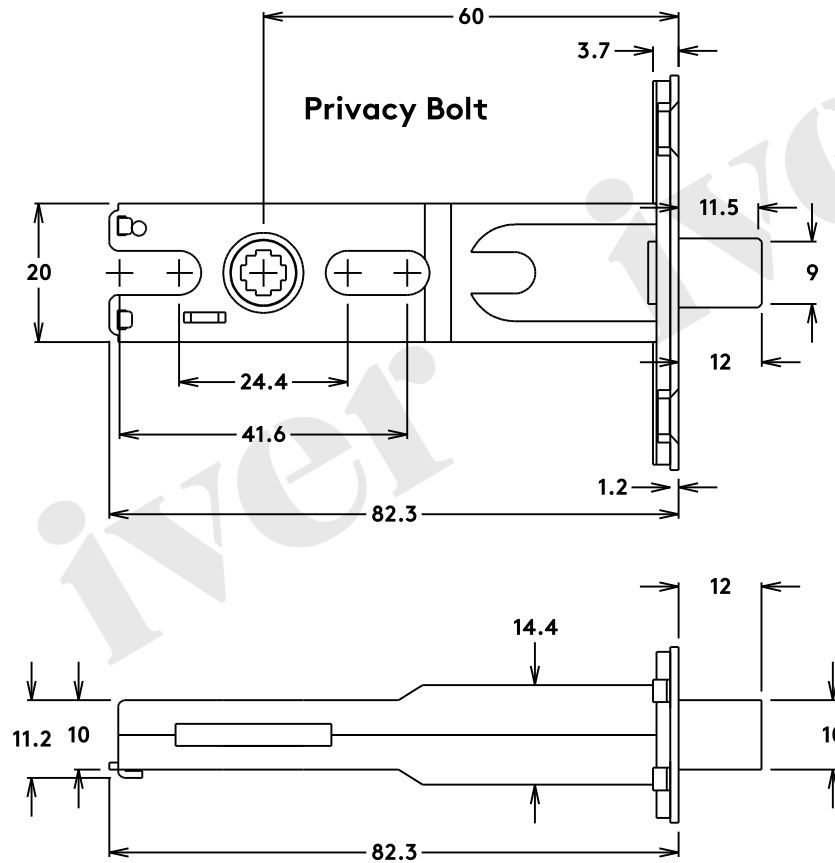

Door Lever Helsinki Rectangular Latch/Privacy/Euro Pair H240xW38xP58mm

Tube Latch Split Cam 'T' Striker Hard & Soft Sprung Backset 60mm

Component Privacy Adaptor

Privacy Bolt Round Bolt Backset 60mm

Dust Box & Striker

Privacy Bolt

Faceplate