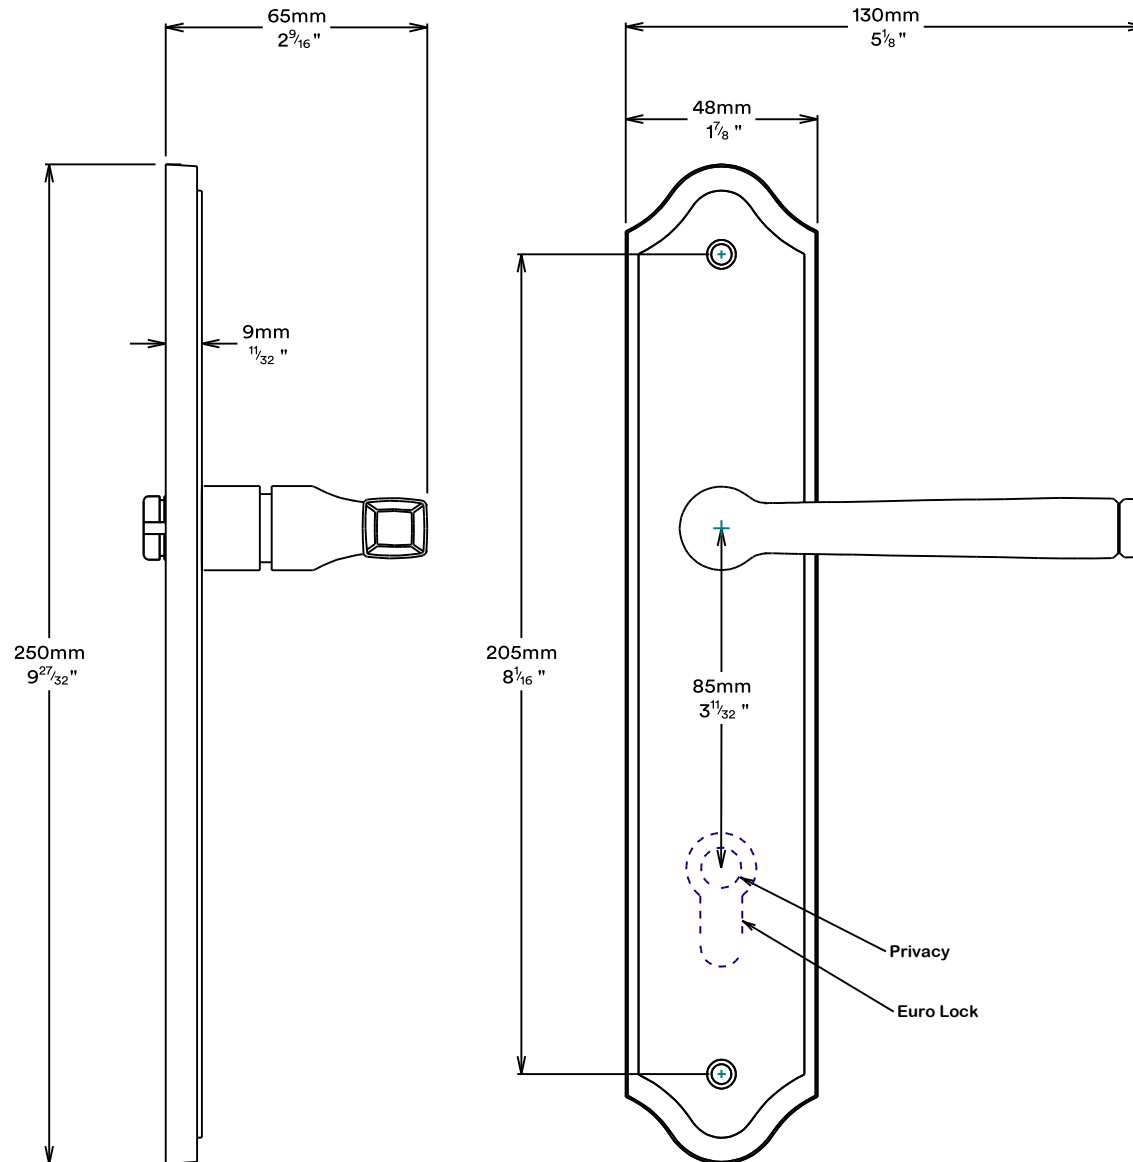

Door Lever Anncy Shouldered

iver

Tube Latch Split Cam & 'T' Striker

Dust Box & Striker

Tube Latch & Faceplate