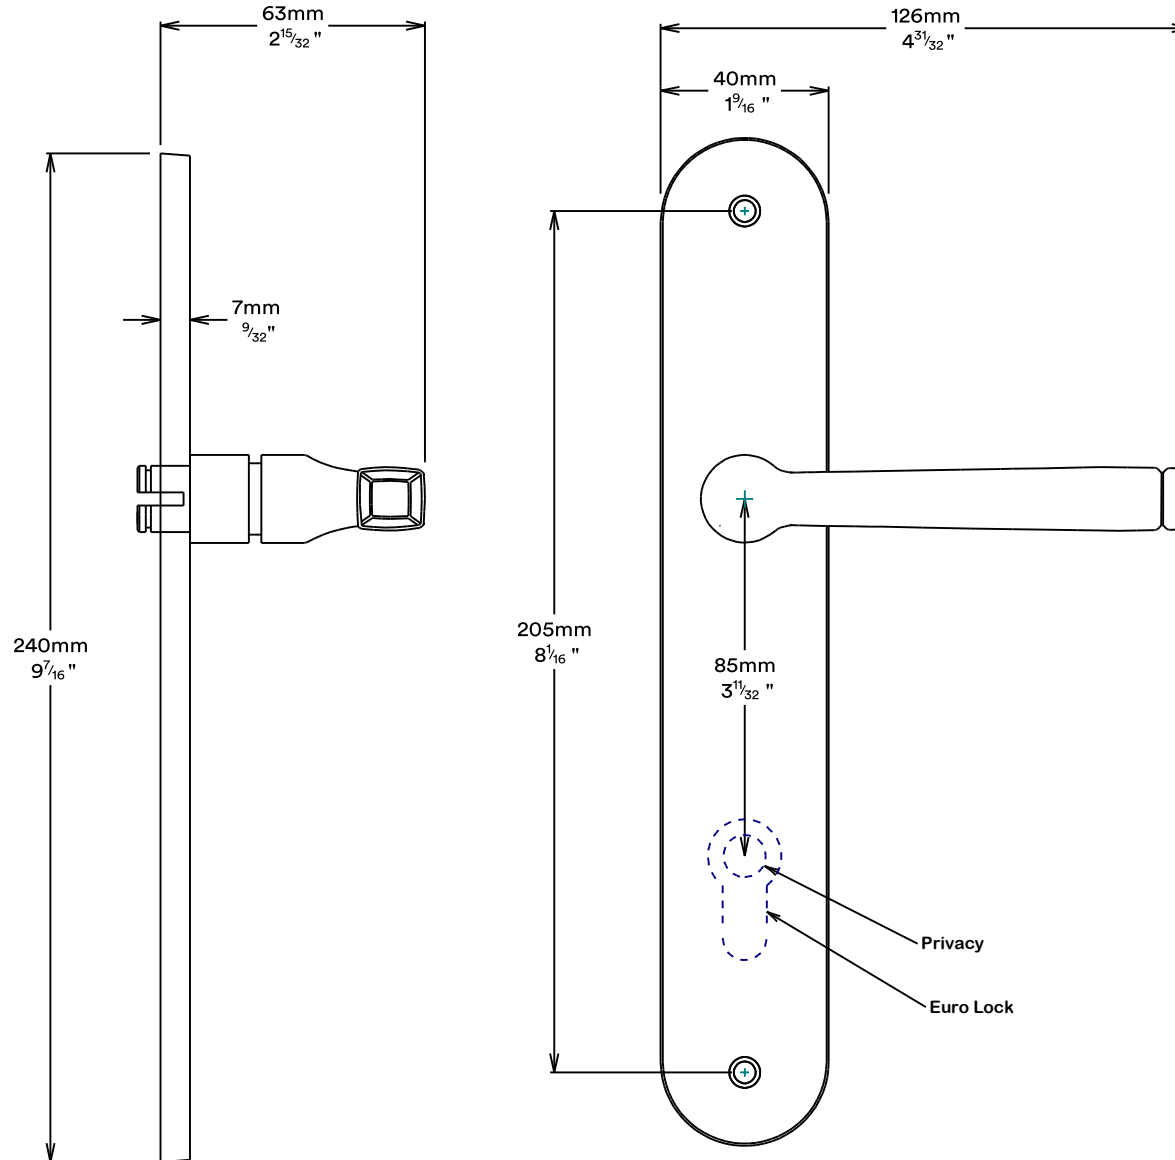

Door Lever Anncy Oval

iver

Tube Latch Split Cam & 'T' Striker

Dust Box & Striker

Tube Latch & Faceplate