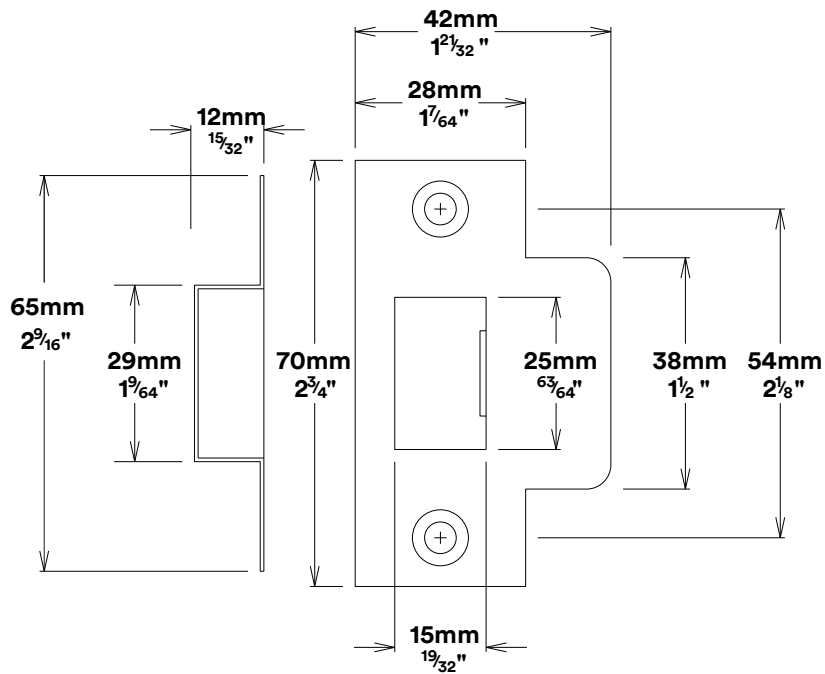

Door Lever Anncy Oval

iver

Tube Latch Split Cam & 'T' Striker

Dust Box & Striker

Tube Latch & Faceplate