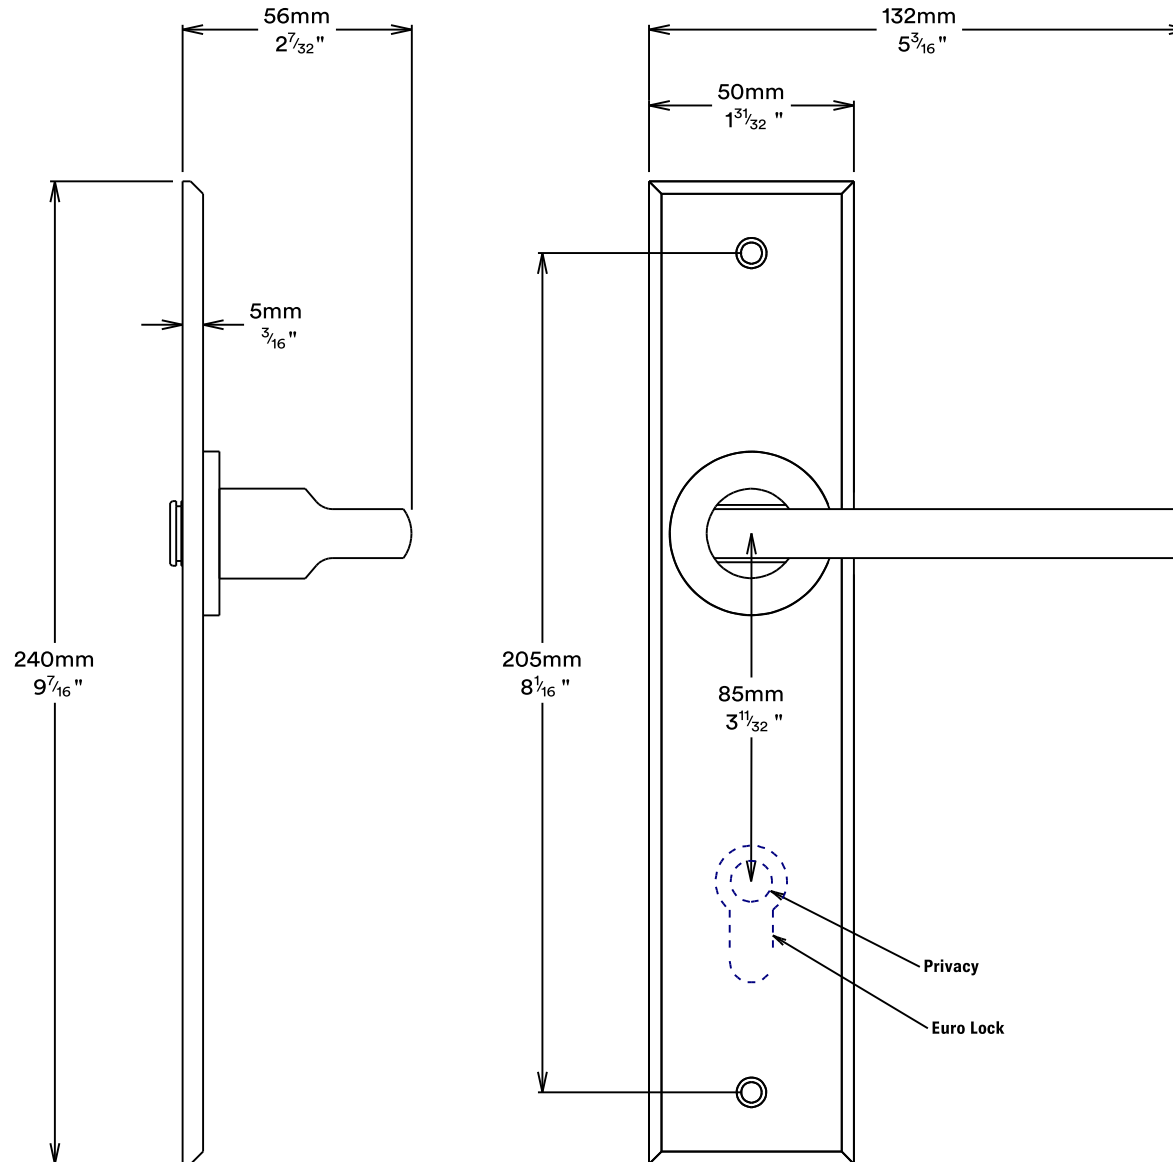

Door Lever Baltimore Chamfered

iver

Tube Latch Split Cam & 'T' Striker

Dust Box & Striker

Tube Latch & Faceplate