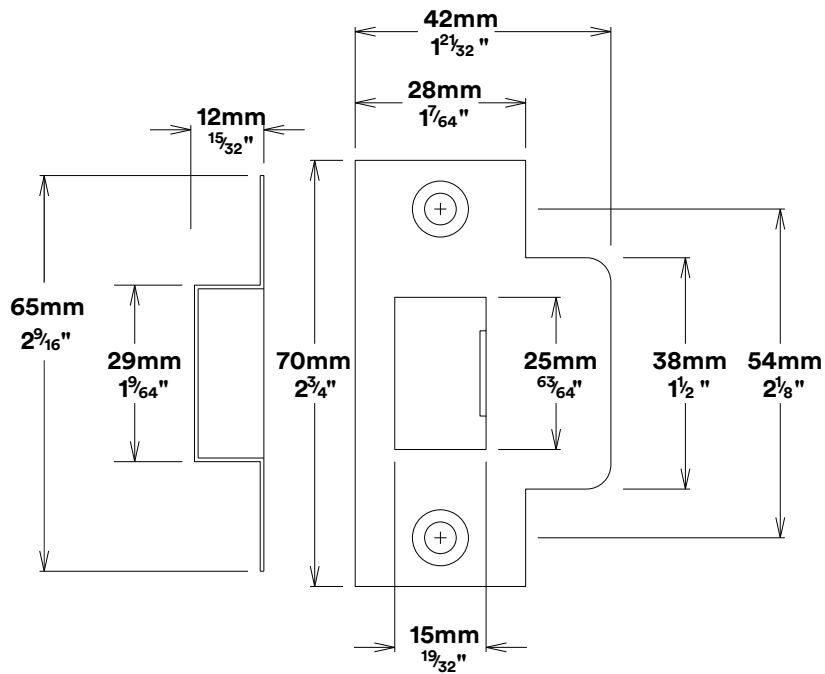

Door Lever Baltimore Chamfered

iver

Tube Latch Split Cam & 'T' Striker

Dust Box & Striker

Tube Latch & Faceplate