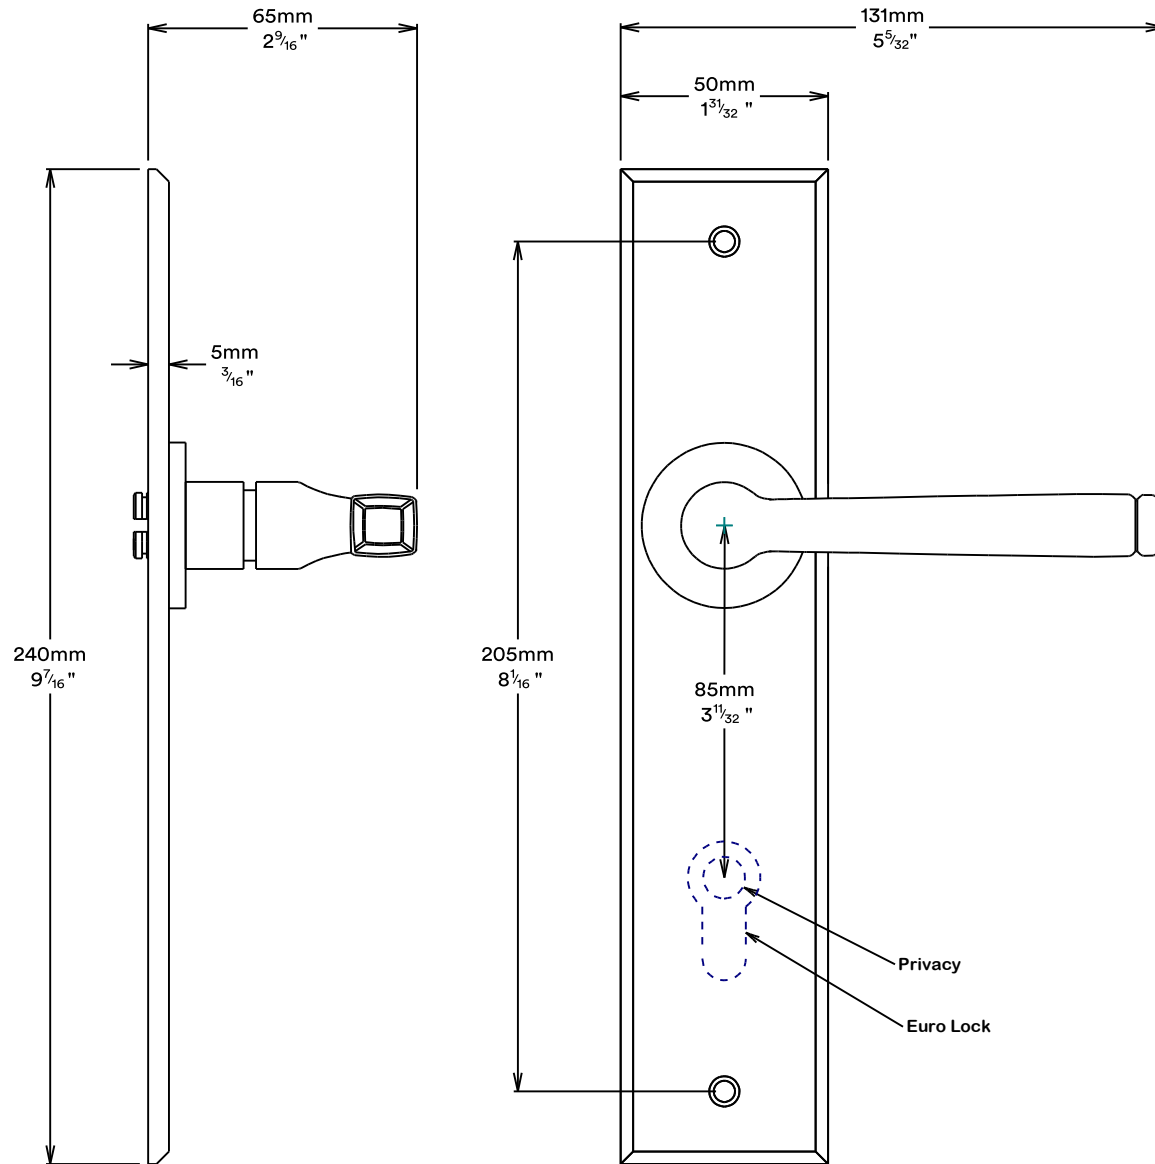

# Door Lever Anncy Chamfered

# Tube Latch Split Cam & 'T' Striker

Dust Box & Striker

Tube Latch & Faceplate