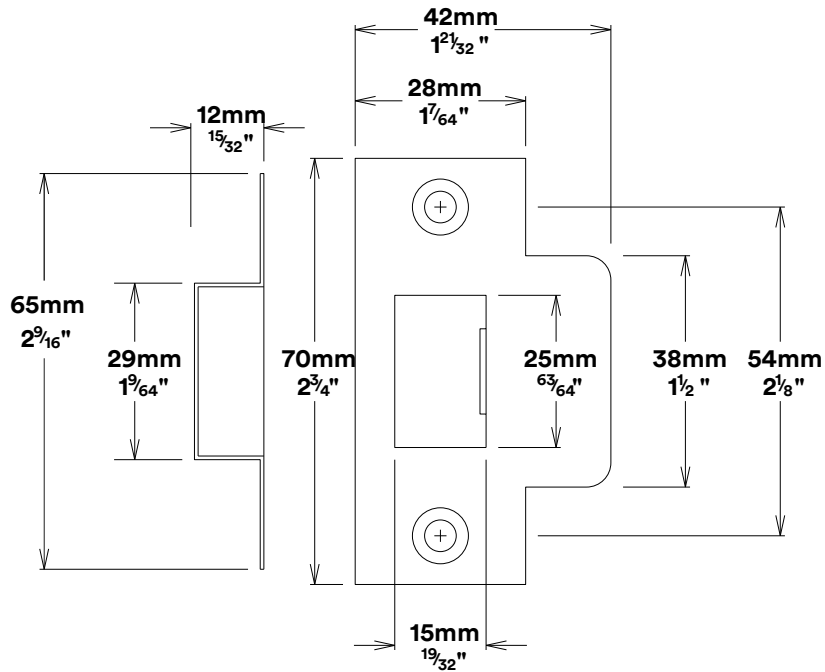

Door Lever Anncy Chamfered

iver

Privacy Adaptor

iver

Created for life.

Tube Latch Split Cam & 'T' Striker

Dust Box & Striker

Tube Latch & Faceplate