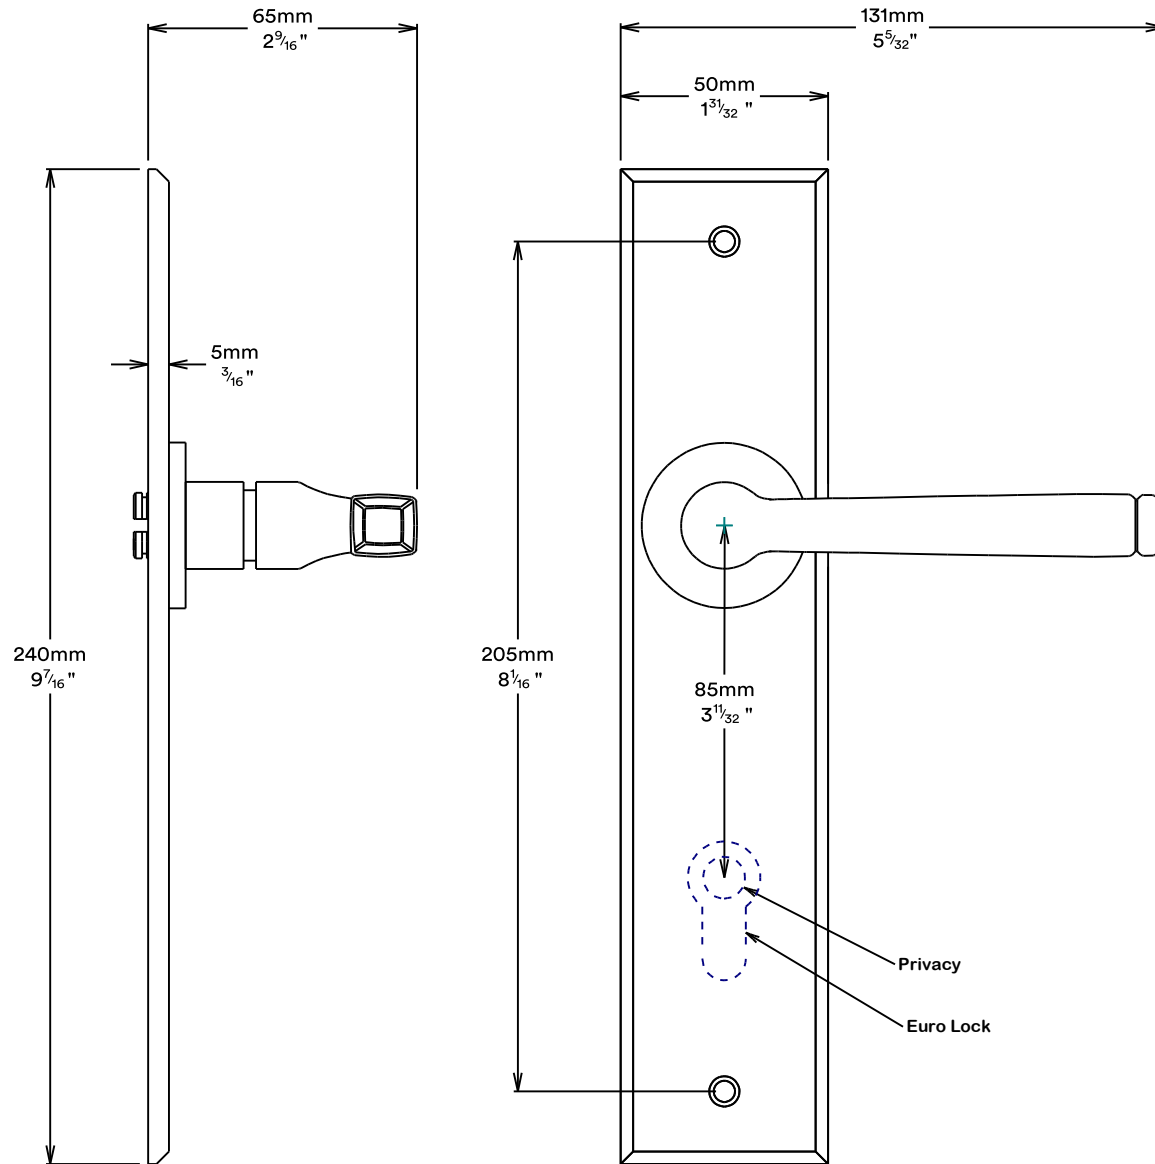

Door Lever Anncy Chamfered

iver

Privacy Adaptor

iver

Created for life.

Tube Latch Split Cam & 'T' Striker

Dust Box & Striker

Tube Latch & Faceplate

Privacy Bolt & Striker

Dust Box & Striker

Privacy Bolt & Faceplate

Created for life.