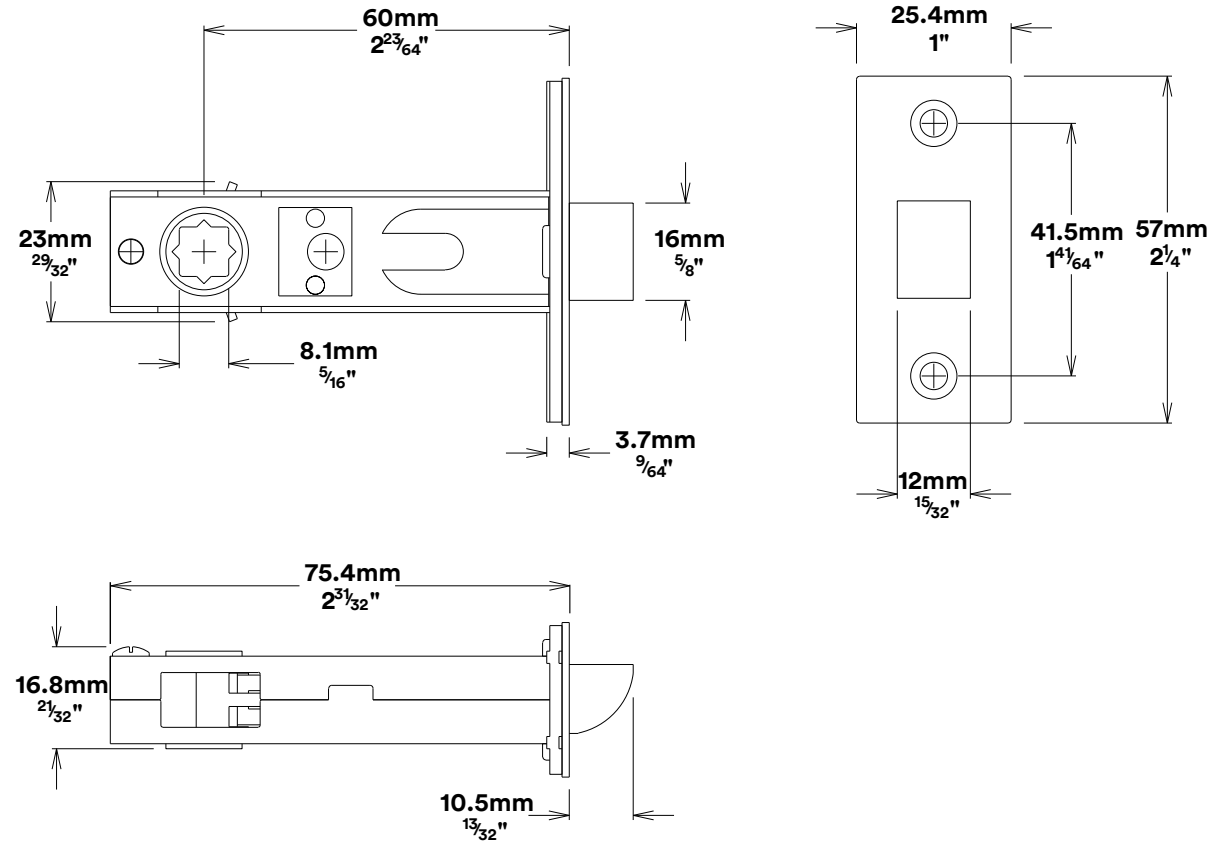

Door Lever Anncy Chamfered

iver

Privacy Adaptor

iver

Created for life.

Tube Latch Split Cam & 'T' Striker

Dust Box & Striker

Tube Latch & Faceplate