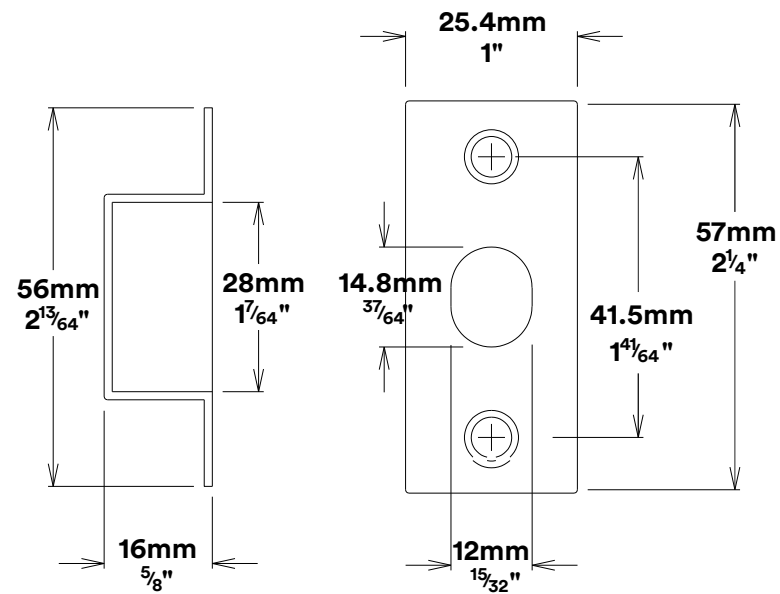

Dust Box & Striker