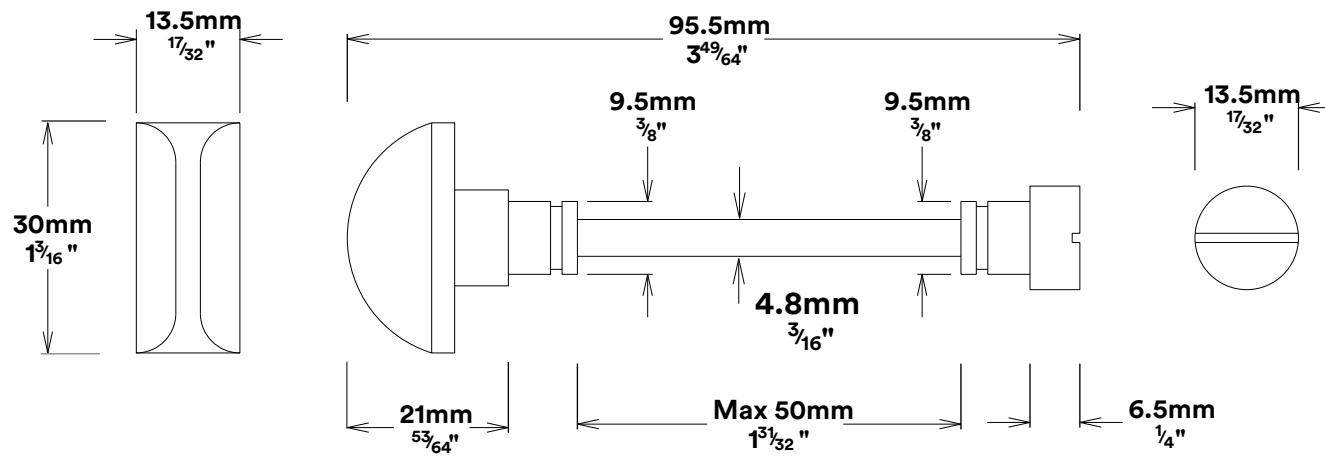

Door Lever Anncy Chamfered

iver

Privacy Adaptor

iver

Created for life.

Tube Latch Split Cam & 'T' Striker

Dust Box & Striker

Tube Latch & Faceplate