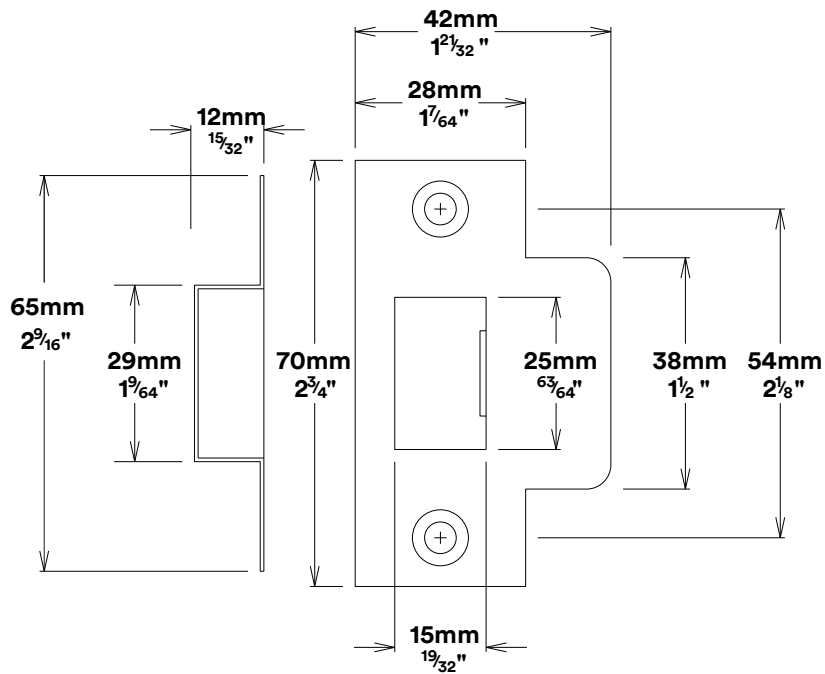

Door Knob Paddington Shouldered

iver

Tube Latch Split Cam & 'T' Striker

Dust Box & Striker

Tube Latch & Faceplate