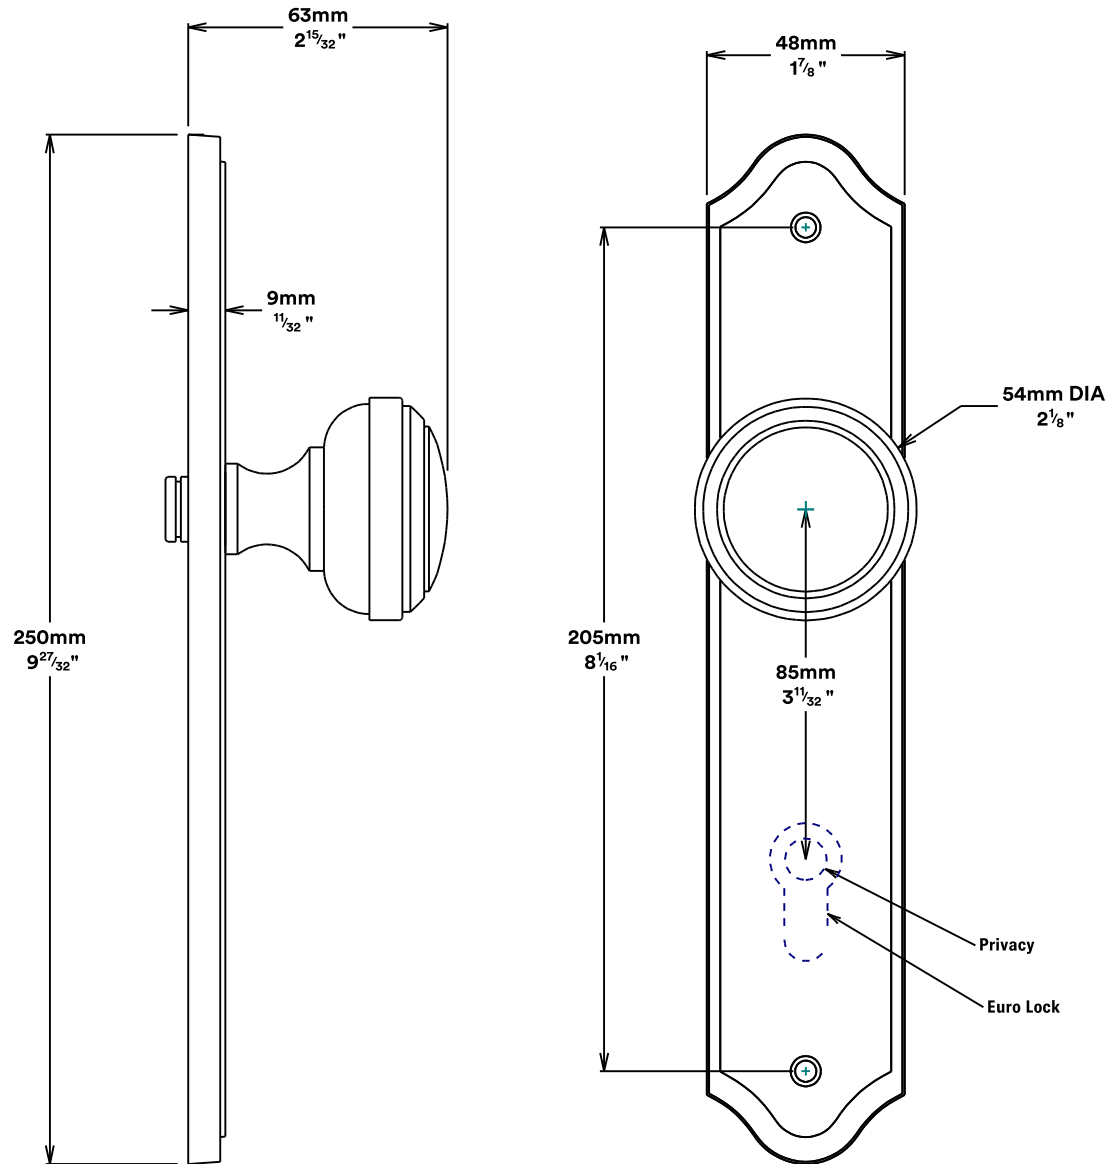

Door Knob Paddington Shouldered

iver

Tube Latch Split Cam & 'T' Striker

Dust Box & Striker

Tube Latch & Faceplate