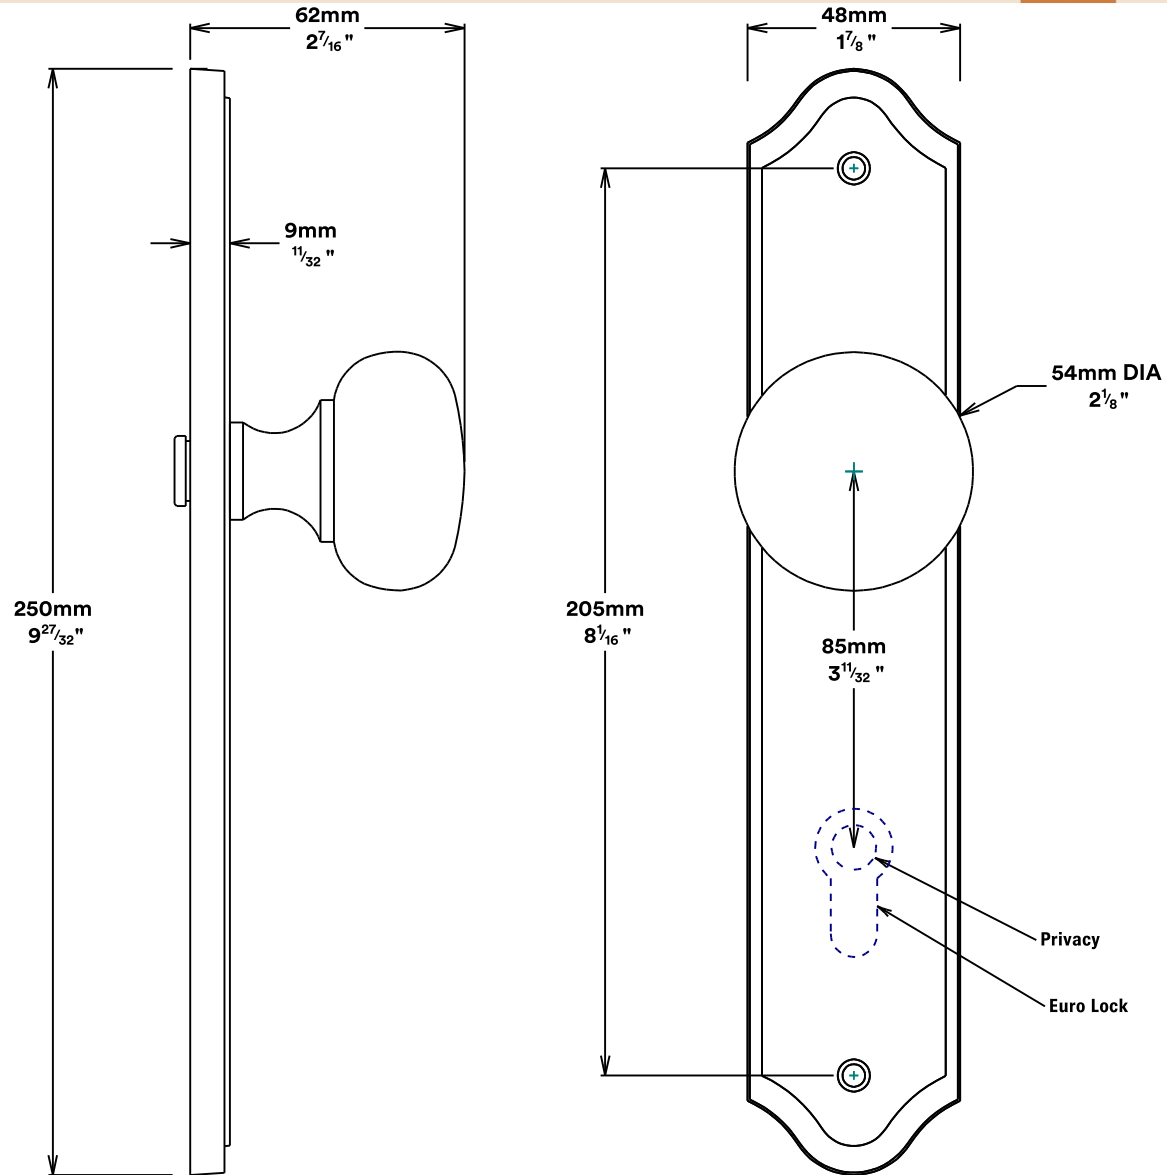

Door Knob Cambridge Shouldered

iver

Tube Latch Split Cam & 'T' Striker

Dust Box & Striker

Tube Latch & Faceplate