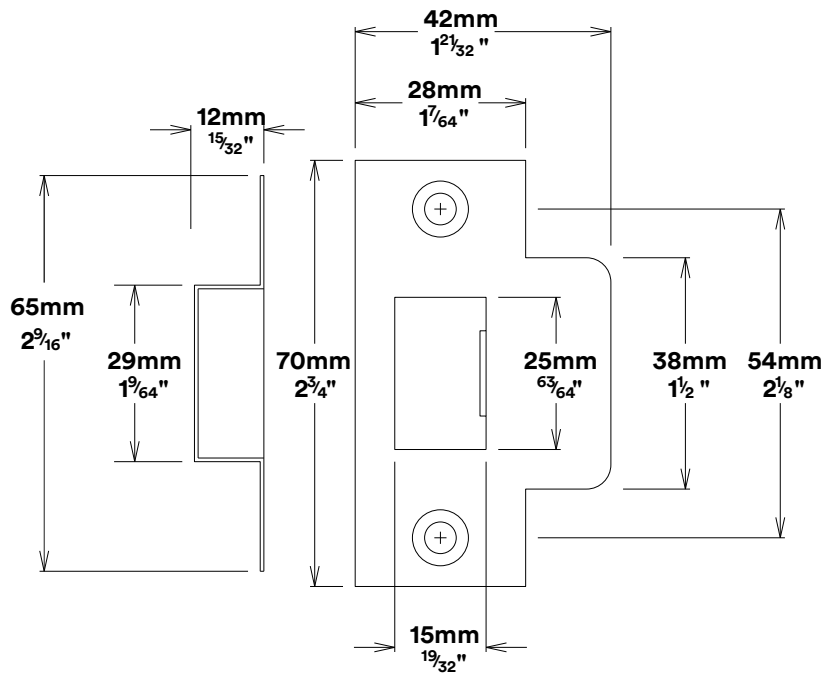

Door Knob Cambridge Shouldered

iver

Tube Latch Split Cam & 'T' Striker

Dust Box & Striker

Tube Latch & Faceplate