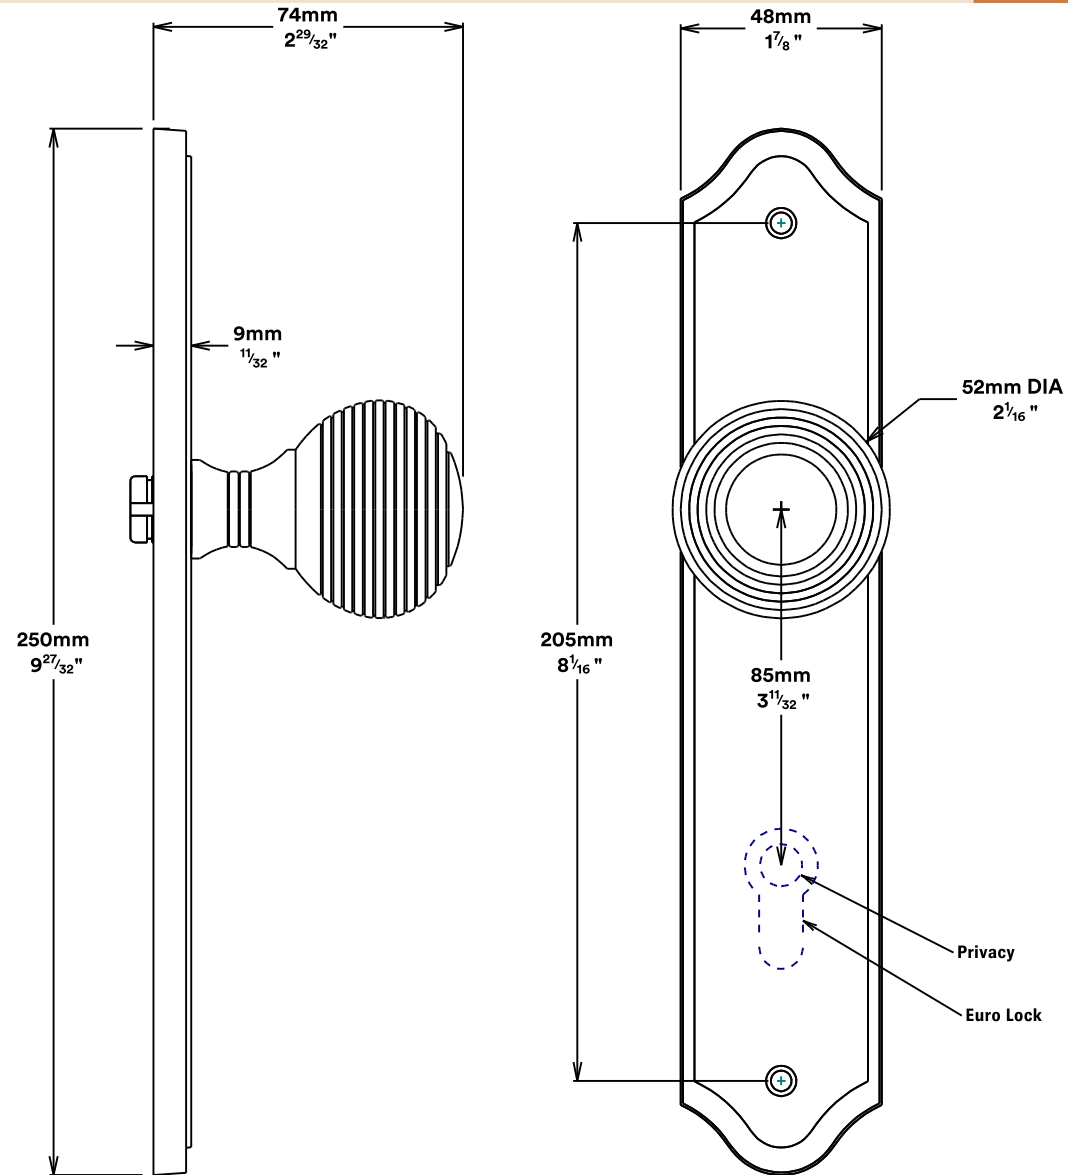

Door Knob Guildford Shouldered

iver

Tube Latch Split Cam & 'T' Striker

Dust Box & Striker

Tube Latch & Faceplate