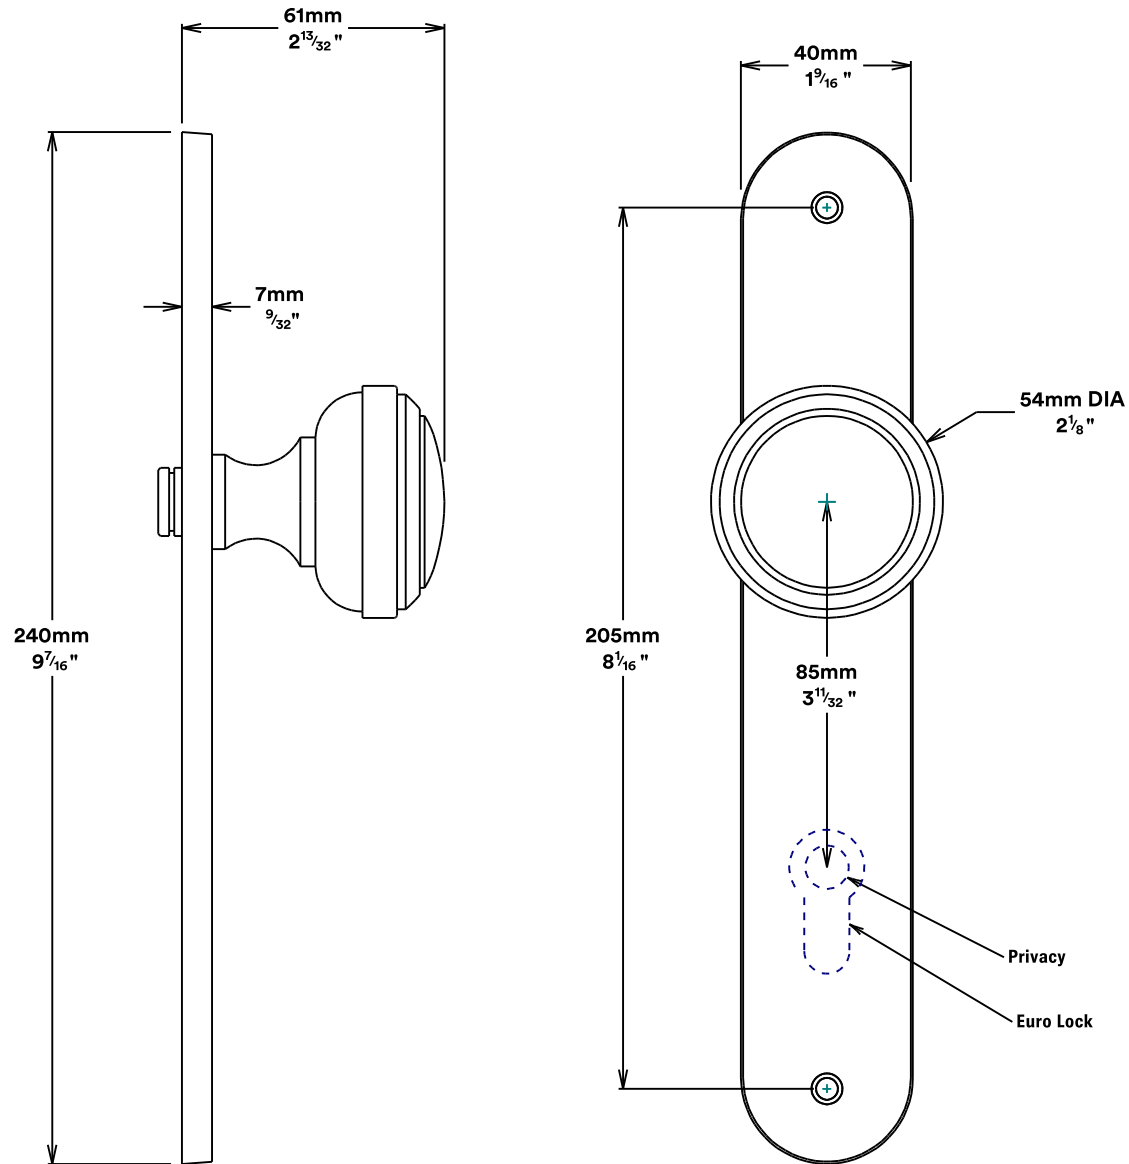

Door Knob Paddington Oval

iver

Tube Latch Split Cam & 'T' Striker

Dust Box & Striker

Tube Latch & Faceplate