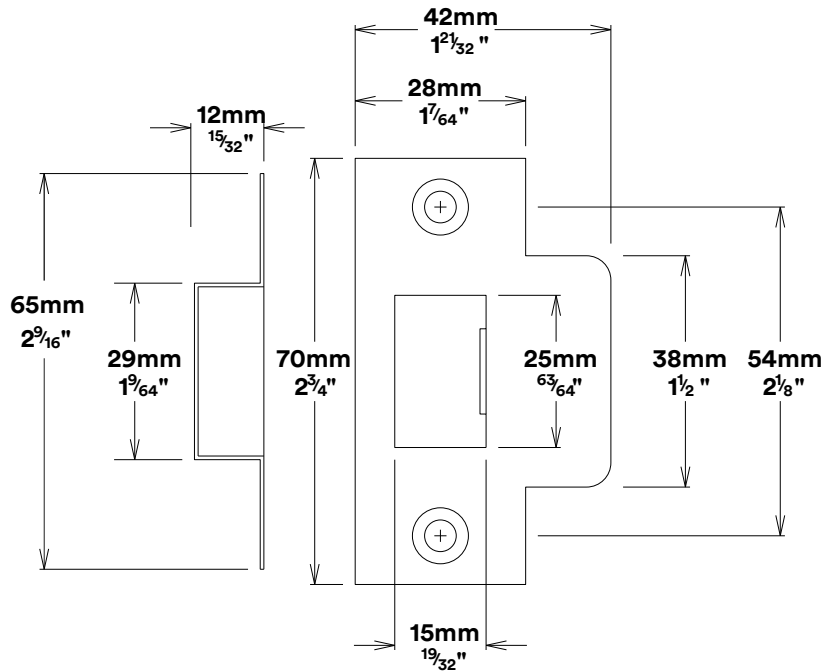

Door Knob Paddington Oval

iver

Tube Latch Split Cam & 'T' Striker

Dust Box & Striker

Tube Latch & Faceplate