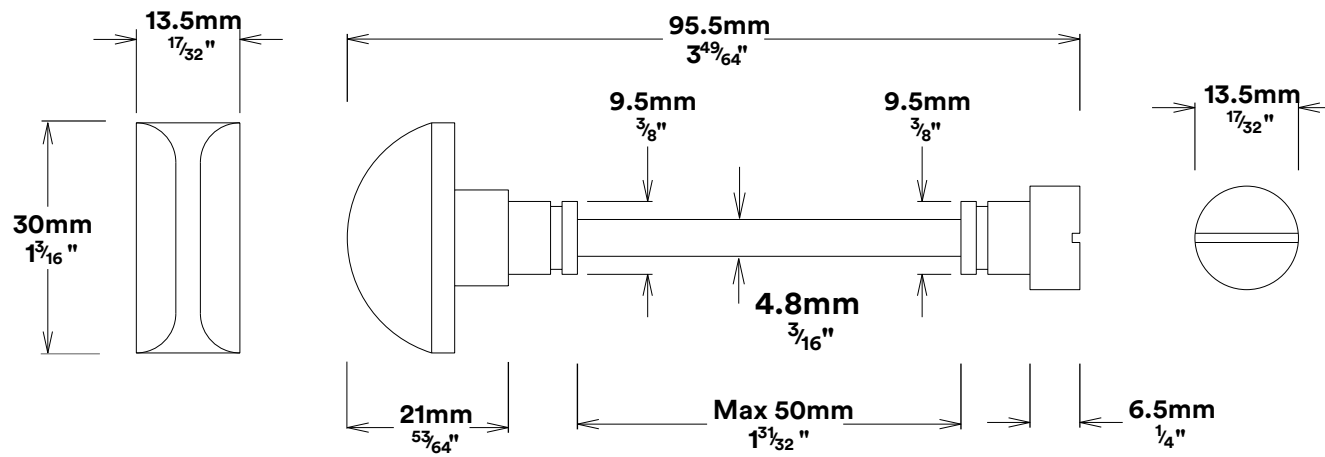

Door Knob Paddington Oval

iver

Privacy Adaptor

iver

Tube Latch Split Cam & 'T' Striker

Dust Box & Striker

Tube Latch & Faceplate

Privacy Bolt & Striker