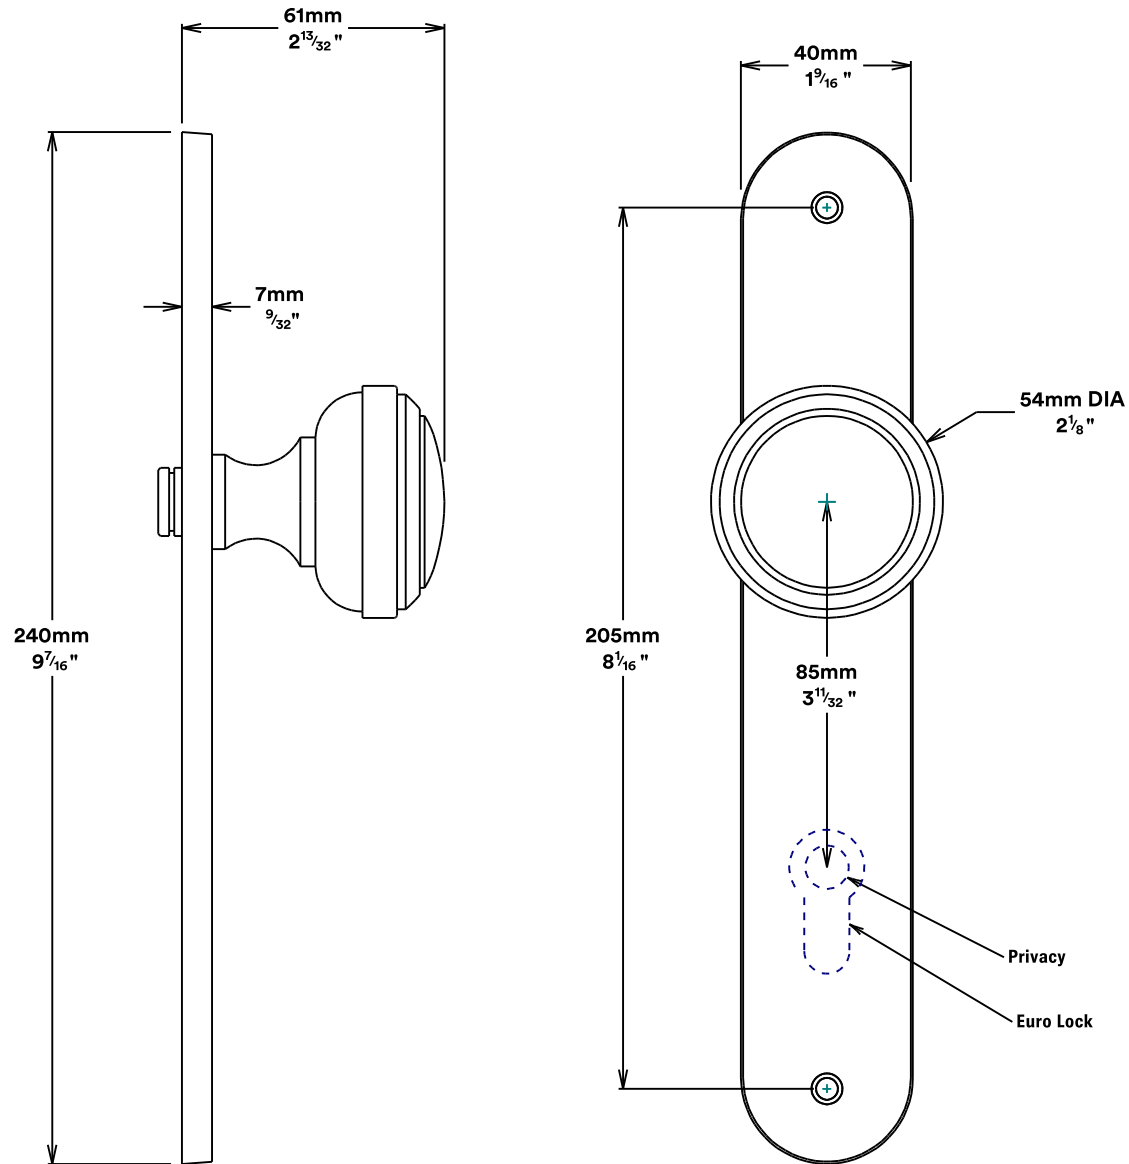

Door Knob Paddington Oval

iver

Privacy Adaptor

iver

Tube Latch Split Cam & 'T' Striker

Dust Box & Striker

Tube Latch & Faceplate

Privacy Bolt & Striker

Dust Box & Striker

Privacy Bolt & Faceplate