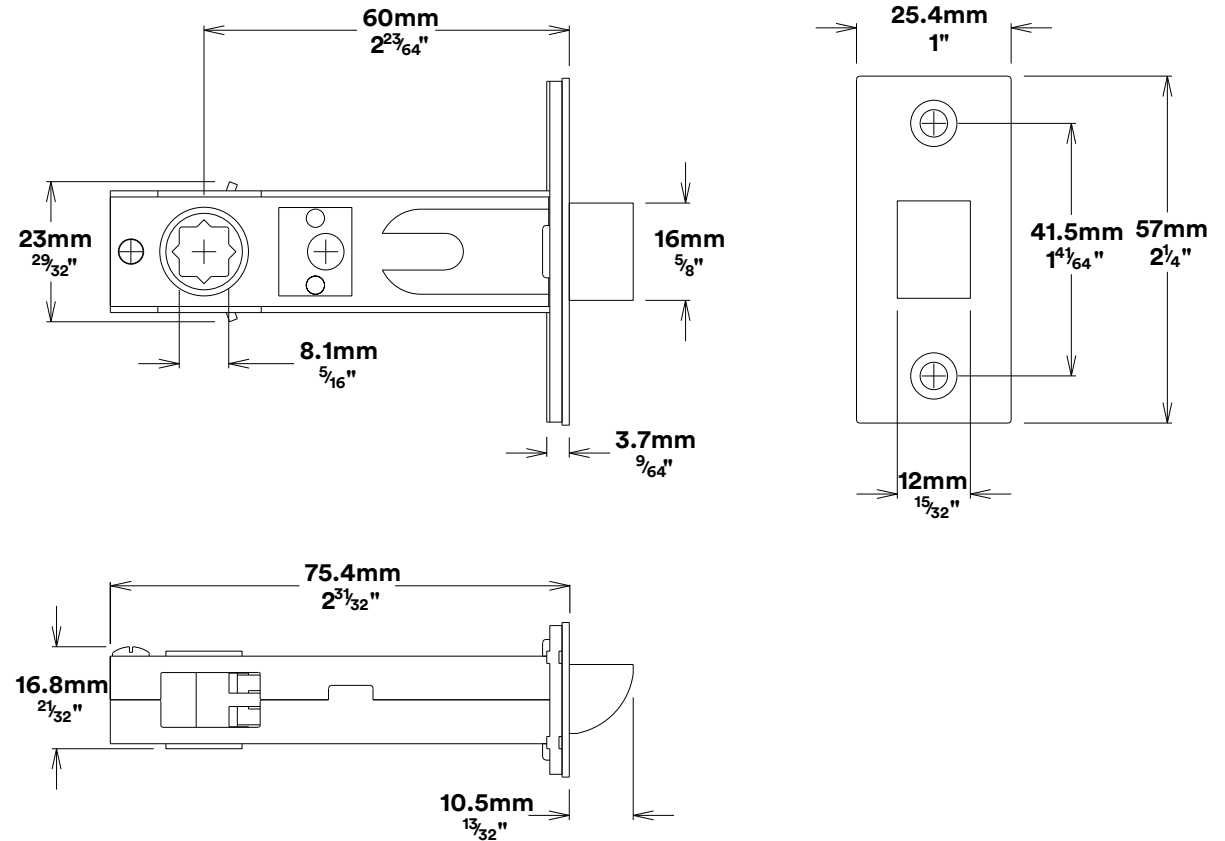

Door Knob Paddington Oval

iver

Privacy Adaptor

iver

Tube Latch Split Cam & 'T' Striker

Dust Box & Striker

Tube Latch & Faceplate

Privacy Bolt & Striker

Dust Box & Striker

Privacy Bolt & Faceplate