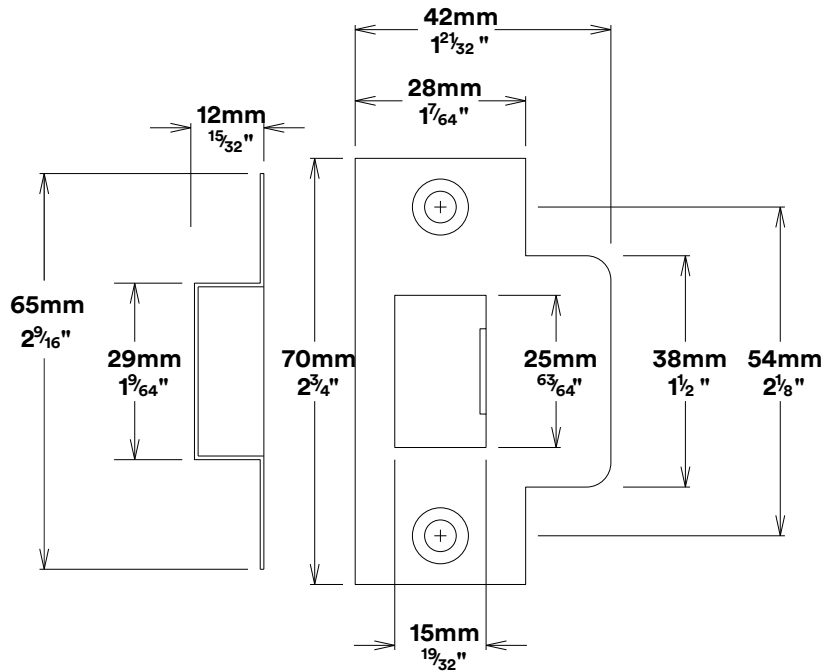

Door Knob Paddington Oval

iver

Privacy Adaptor

iver

Tube Latch Split Cam & 'T' Striker

Dust Box & Striker

Tube Latch & Faceplate

Privacy Bolt & Striker

Dust Box & Striker

Privacy Bolt & Faceplate