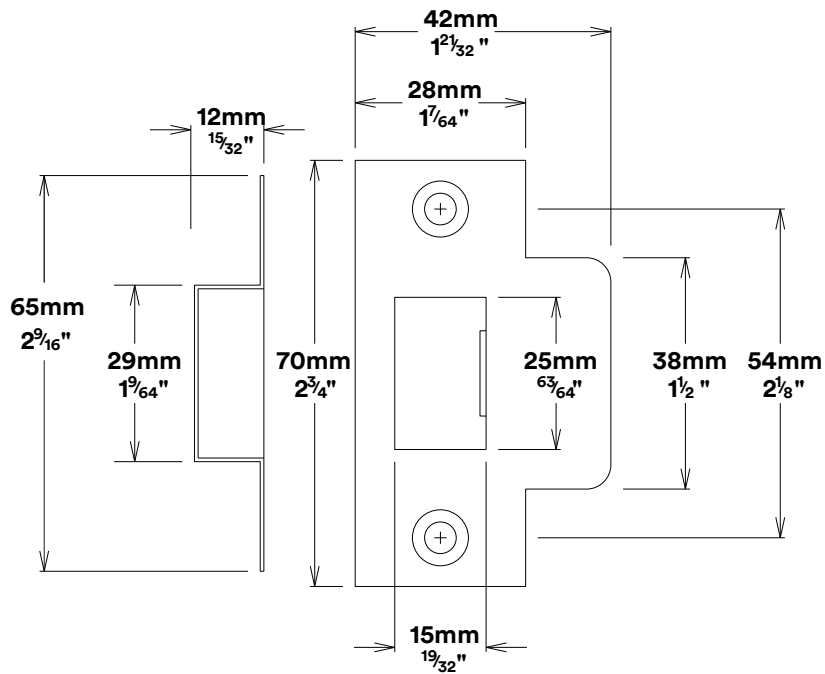

Door Knob Cambridge Oval

iver

Tube Latch Split Cam & 'T' Striker

Dust Box & Striker

Tube Latch & Faceplate