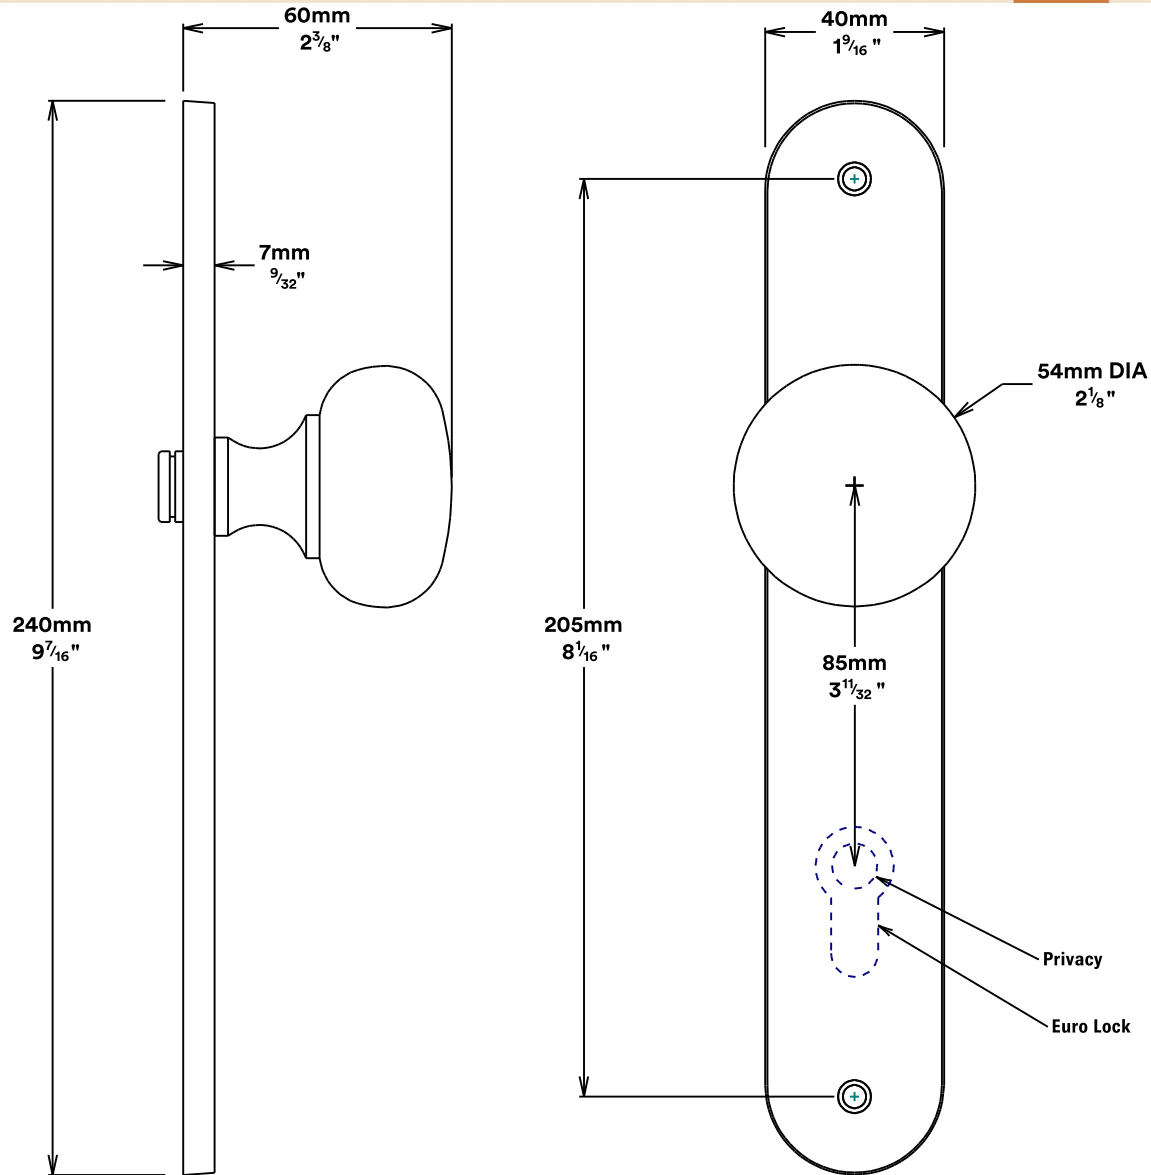

Door Knob Cambridge Oval

iver

Tube Latch Split Cam & 'T' Striker

Dust Box & Striker

Tube Latch & Faceplate