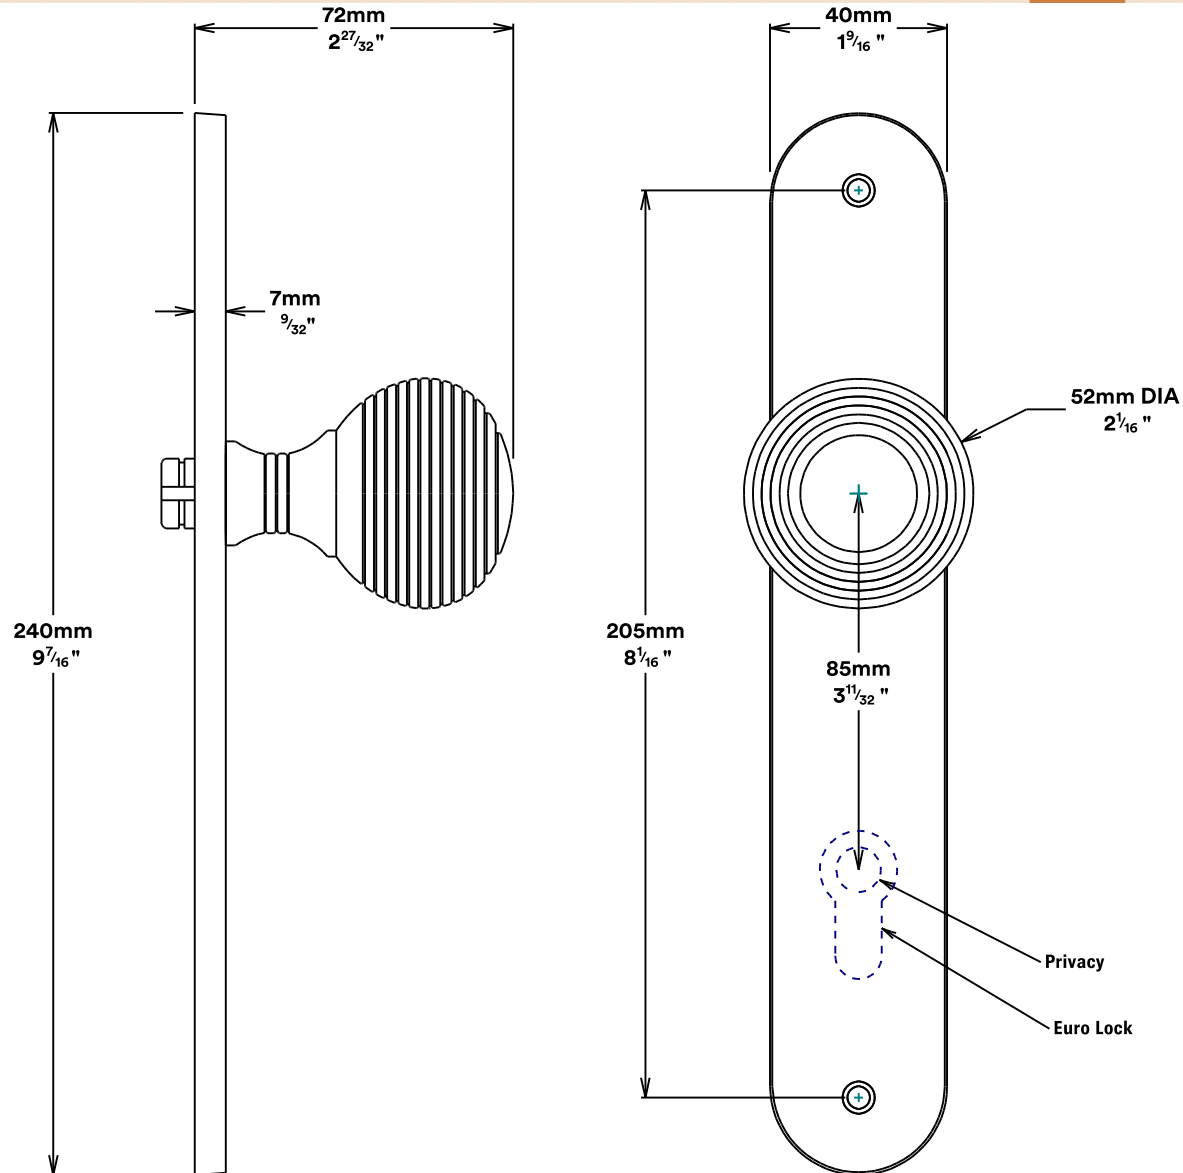

# Door Knob Guildford Oval

# Tube Latch Split Cam & 'T' Striker

Dust Box & Striker

Tube Latch & Faceplate