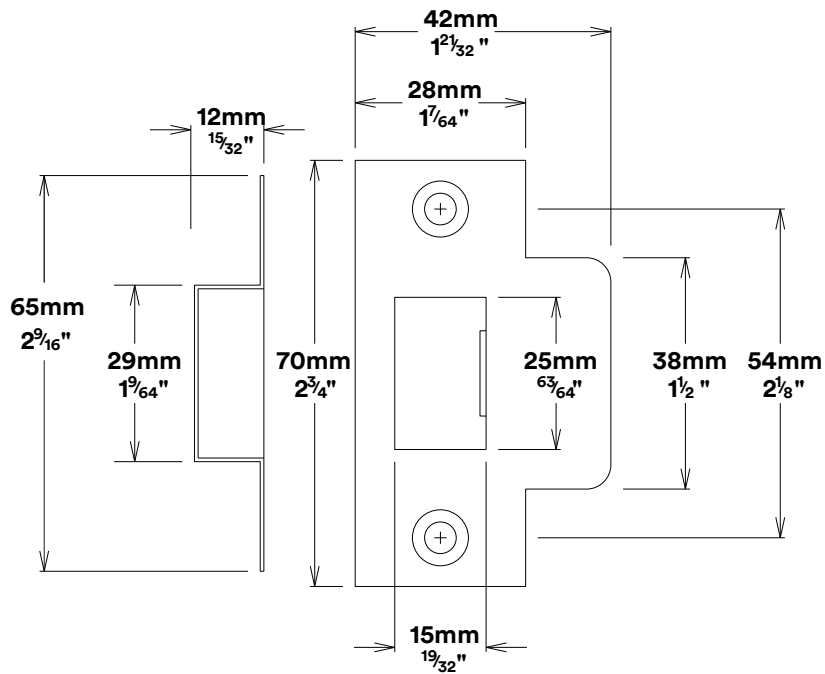

# Tube Latch Split Cam & 'T' Striker

Dust Box & Striker

Tube Latch & Faceplate