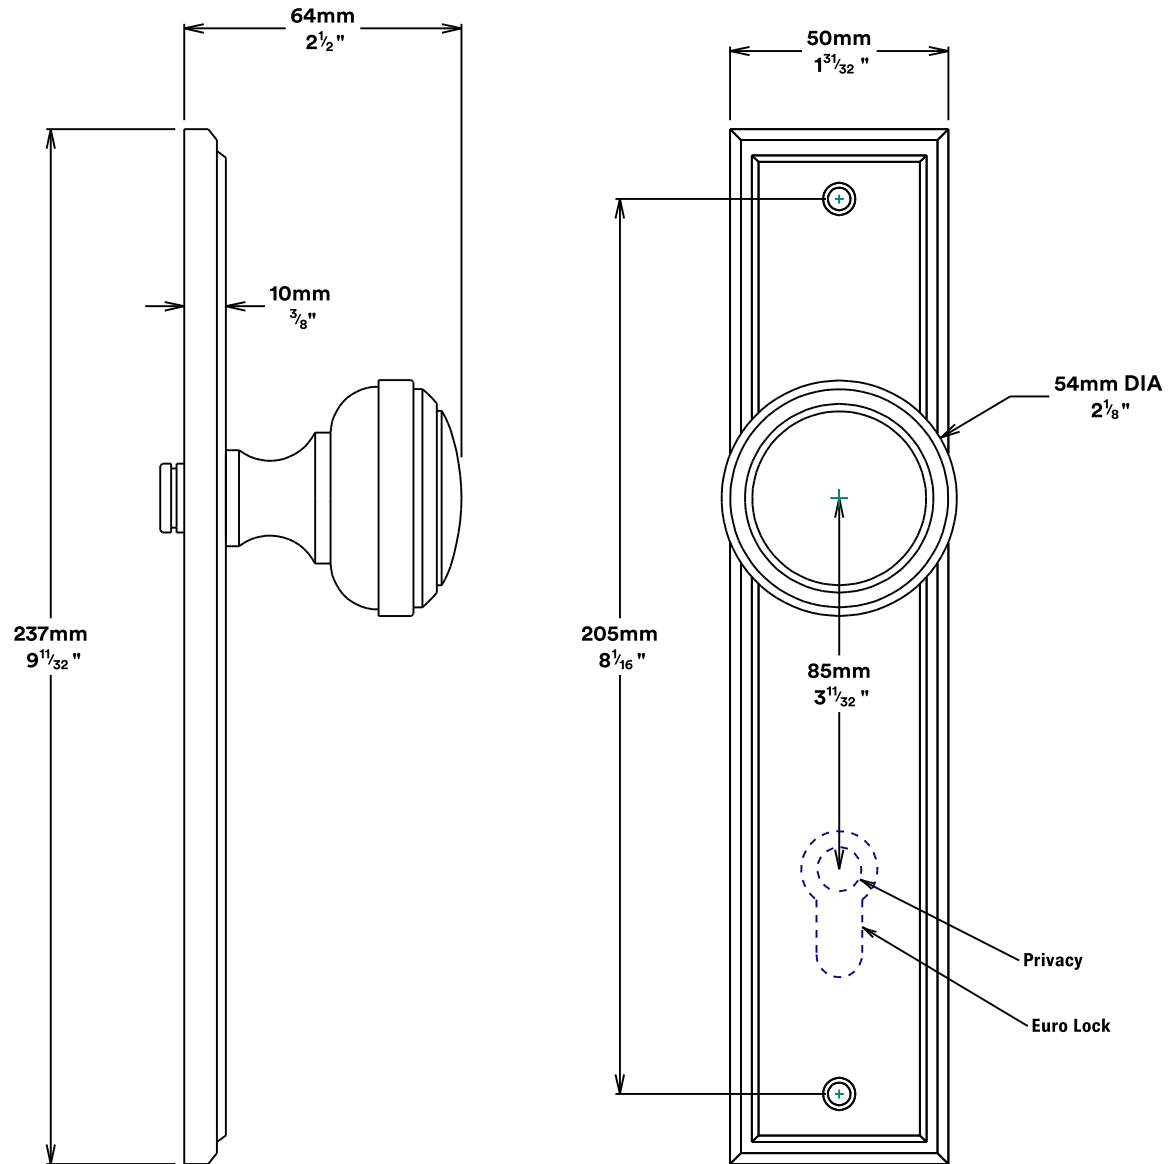

Door Knob Paddington Stepped

iver

Tube Latch Split Cam & 'T' Striker

Dust Box & Striker

Tube Latch & Faceplate