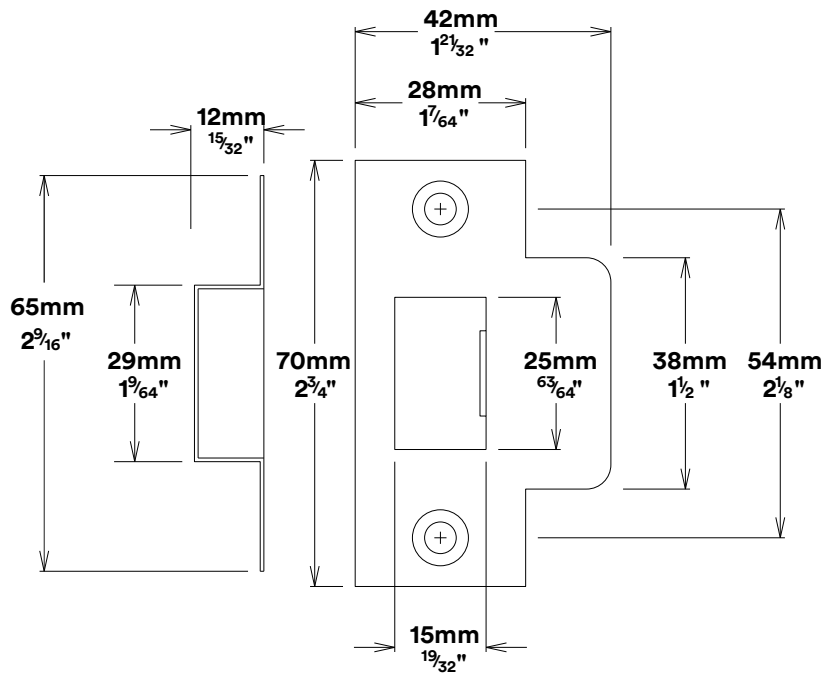

Door Knob Paddington Stepped

iver

Tube Latch Split Cam & 'T' Striker

Dust Box & Striker

Tube Latch & Faceplate