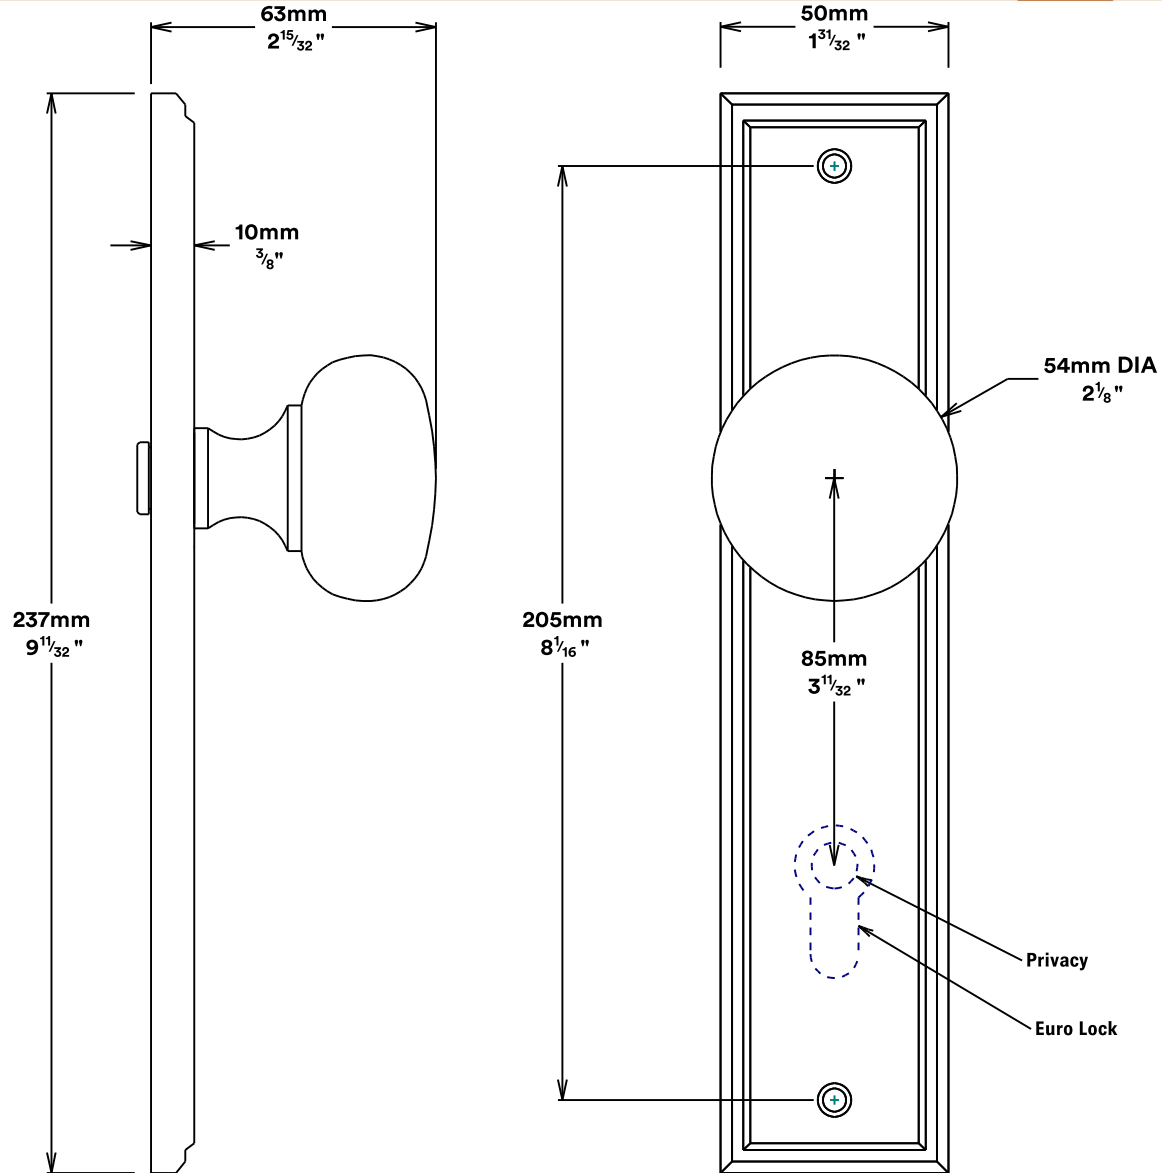

Door Knob Cambridge Stepped

iver

Tube Latch Split Cam & 'T' Striker

Dust Box & Striker

Tube Latch & Faceplate