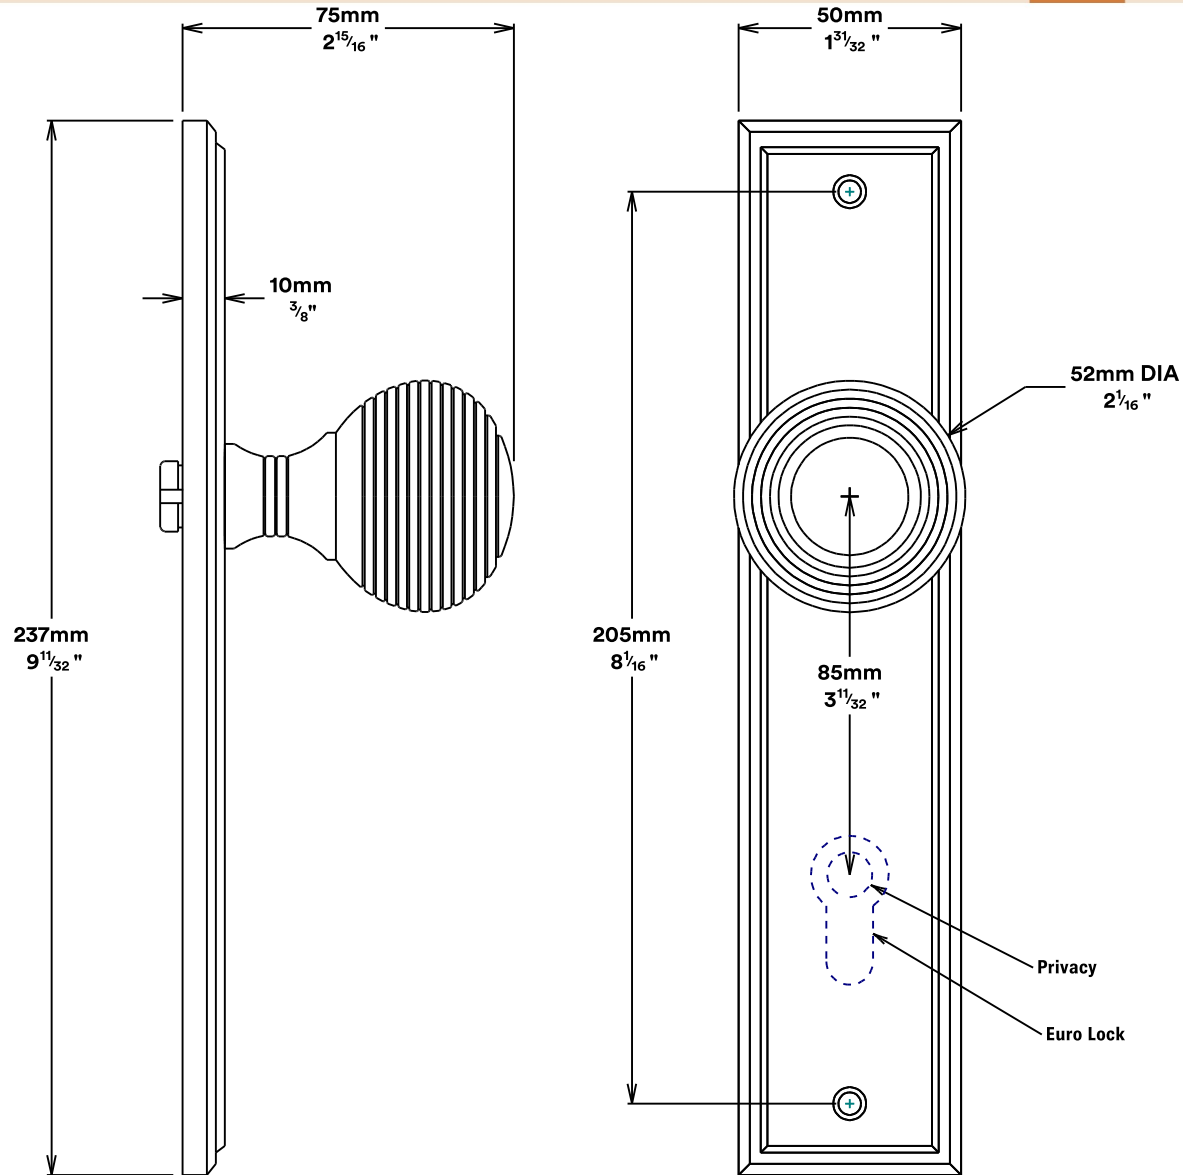

# Door Knob Guildford Stepped

# Tube Latch Split Cam & 'T' Striker

Dust Box & Striker

Tube Latch & Faceplate