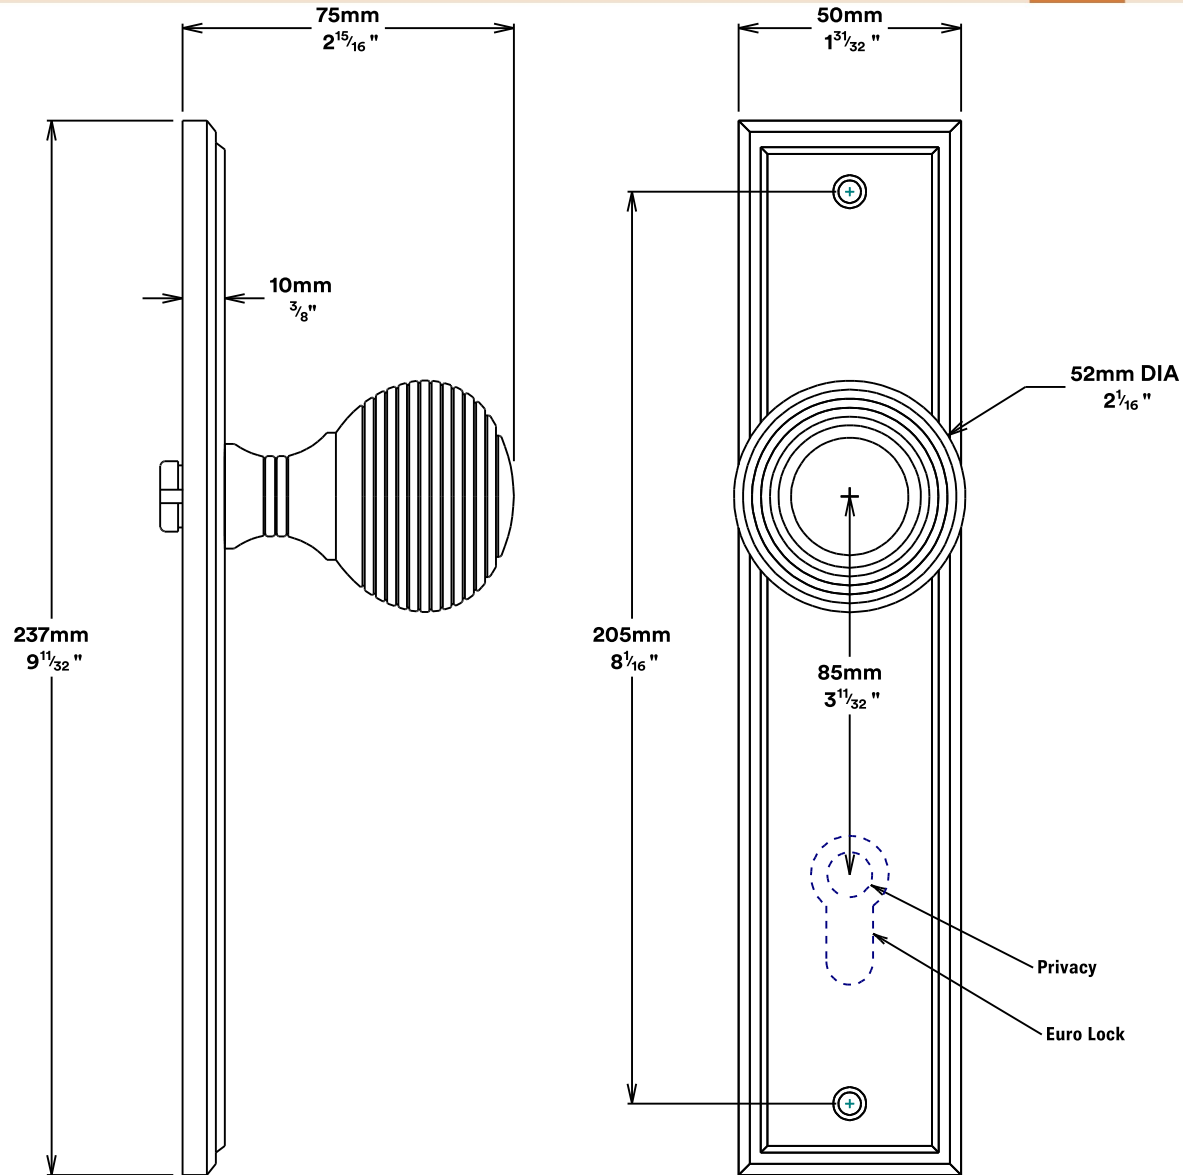

Door Knob Guildford Stepped

iver