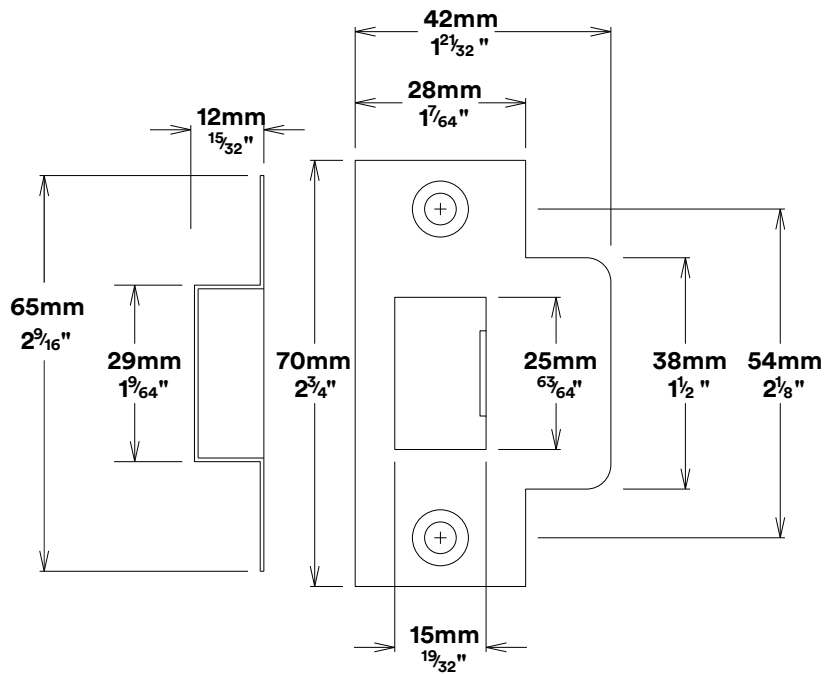

Door Lever Oxford Rectangular

iver

Tube Latch Split Cam & 'T' Striker

Dust Box & Striker

Tube Latch & Faceplate