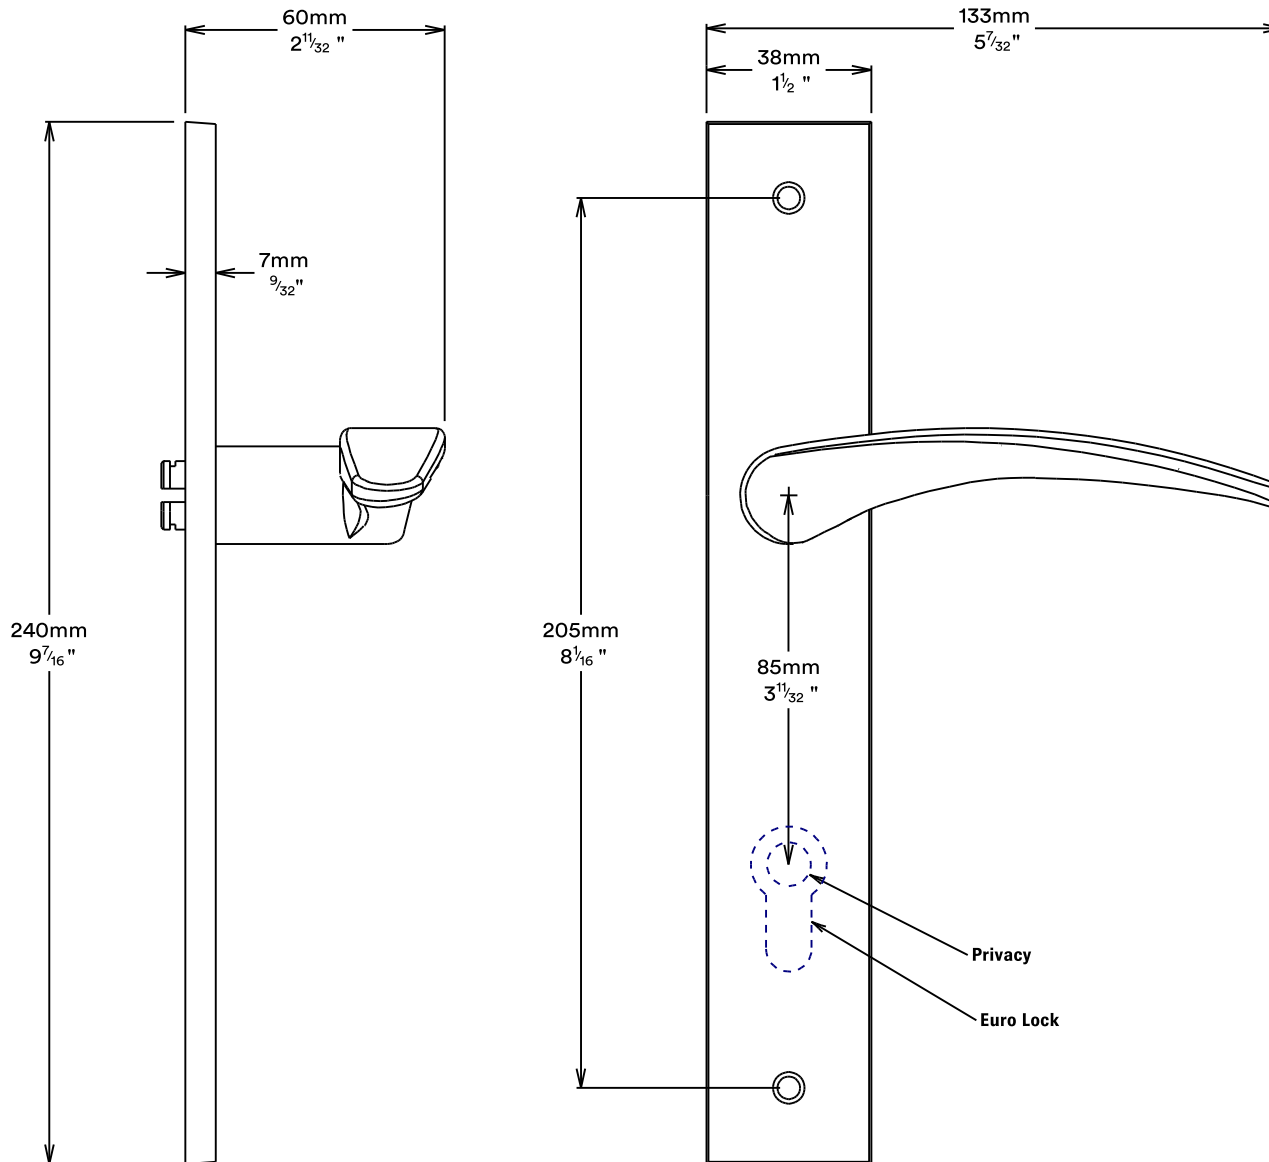

Door Lever Oxford Rectangular

iver

Tube Latch Split Cam & 'T' Striker

Dust Box & Striker

Tube Latch & Faceplate