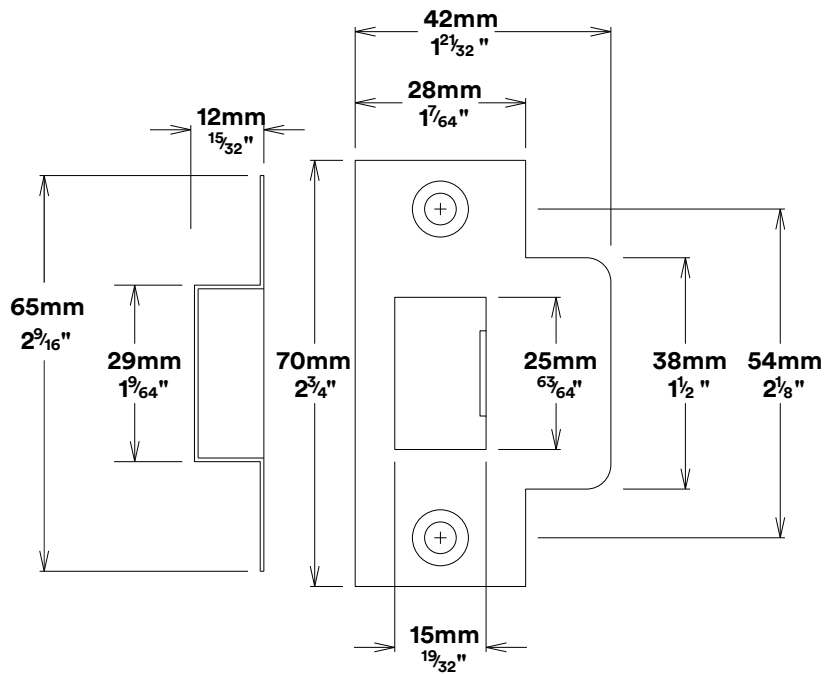

# Door Lever Anncy Rectangular

# Tube Latch Split Cam & 'T' Striker

### Tube Latch & Faceplate