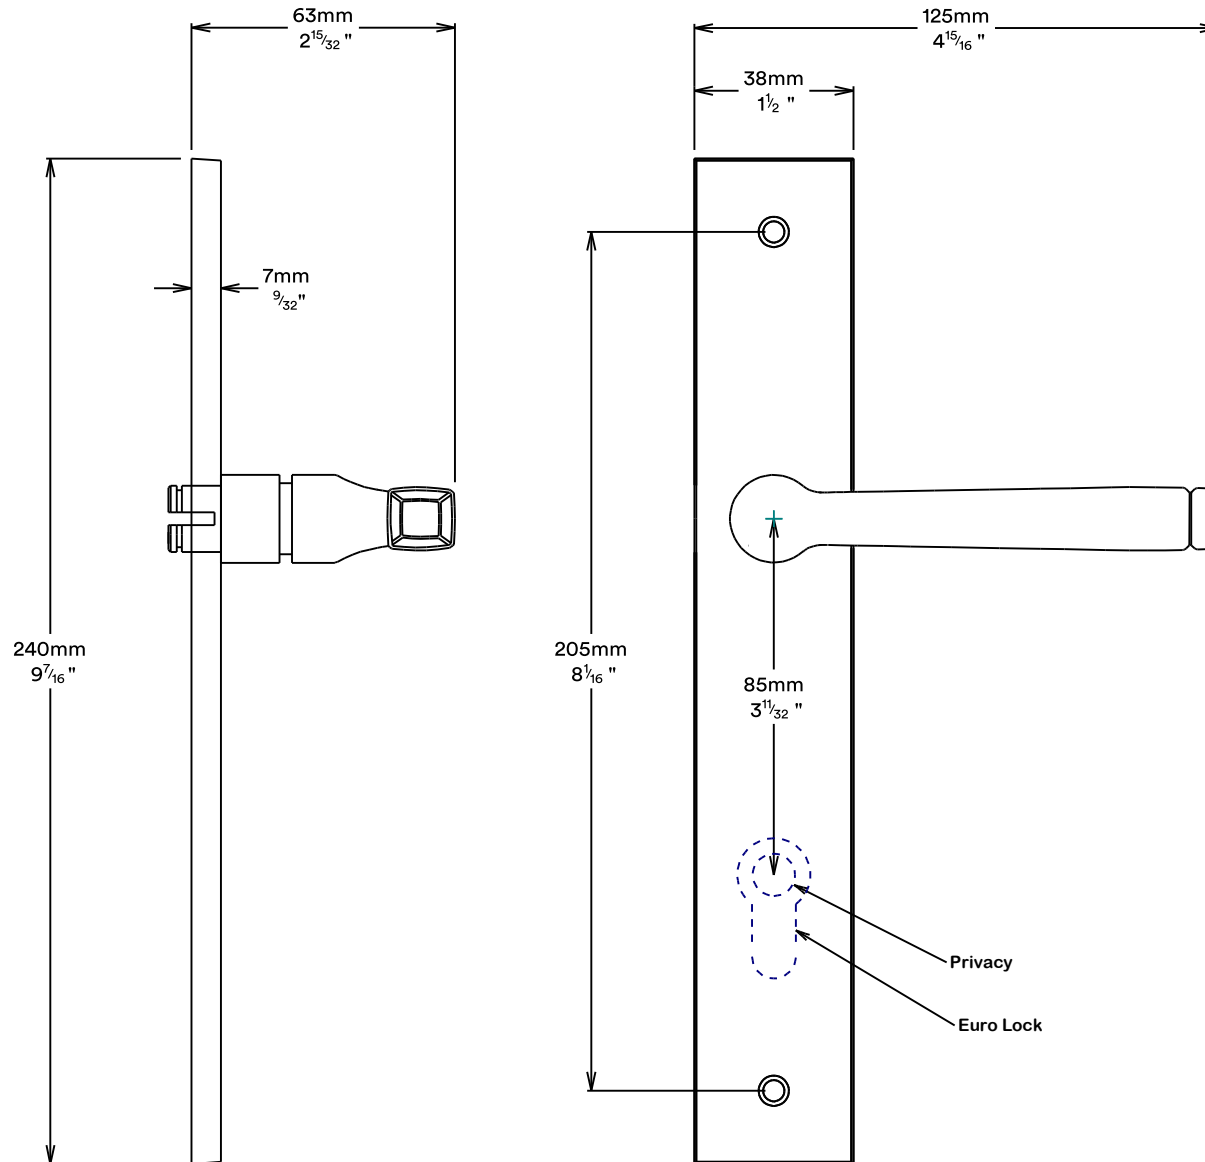

# Door Lever Anncy Rectangular

# Tube Latch Split Cam & 'T' Striker

### Tube Latch & Faceplate