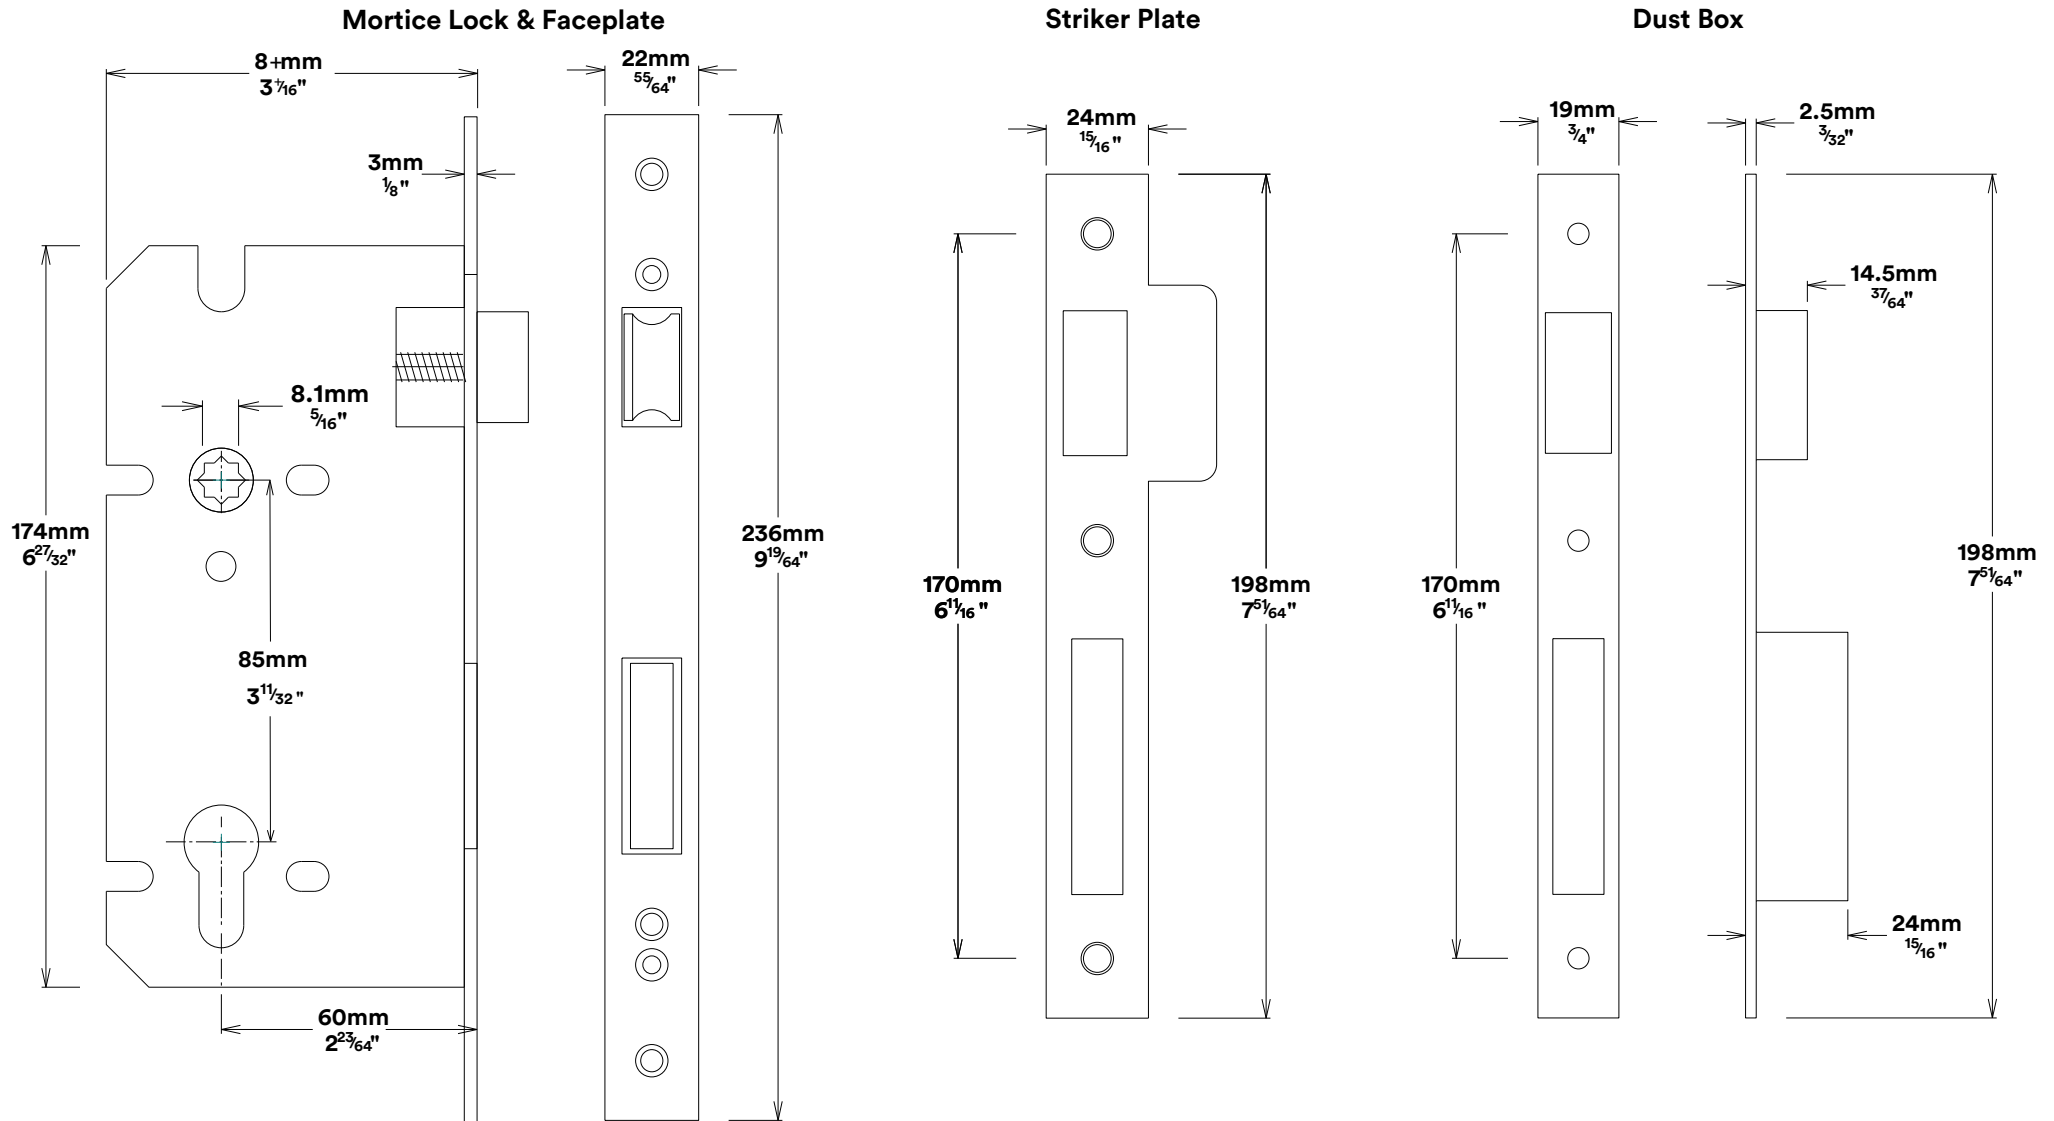

Door Lever Sarlat Oval

iver

Euro Cylinder Key Thumb

iver

Created for life.

Mortice Lock Euro & Striker

Created for life.