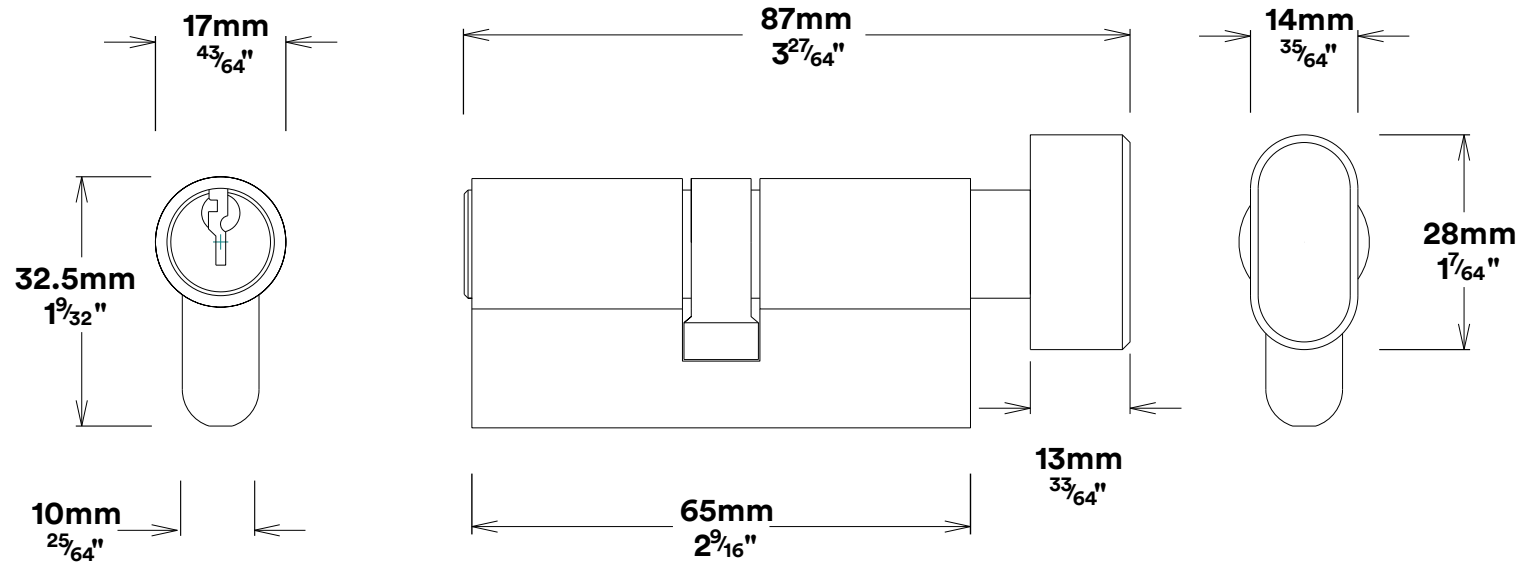

Door Lever Sarlat Oval

iver

Euro Cylinder Key Thumb

iver

Created for life.

Mortice Lock Euro & Striker

Created for life.