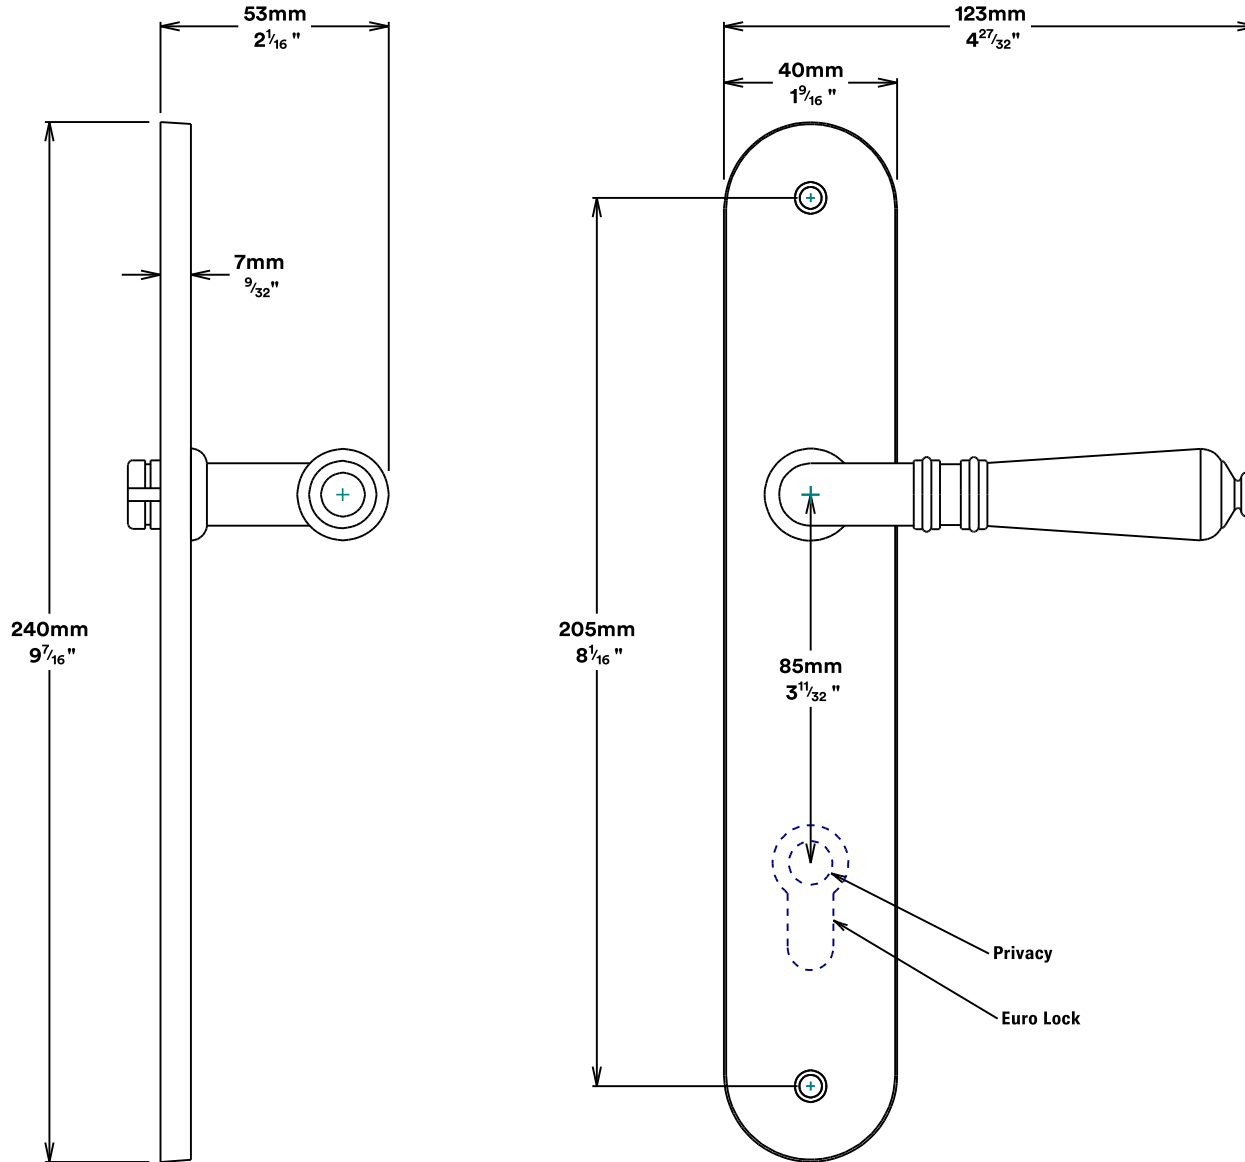

Door Lever Sarlat Oval

iver

Euro Cylinder Key Thumb

iver

Created for life.

Mortice Lock Euro & Striker

Created for life.