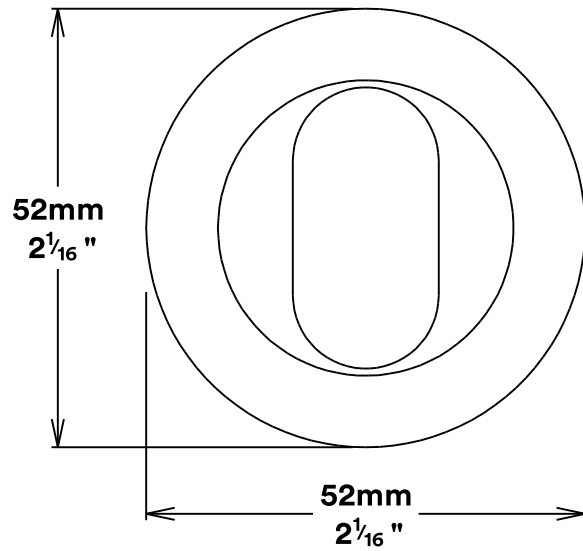

Escutcheon Oval Rose Round Concealed Fix

iver

Front

Back