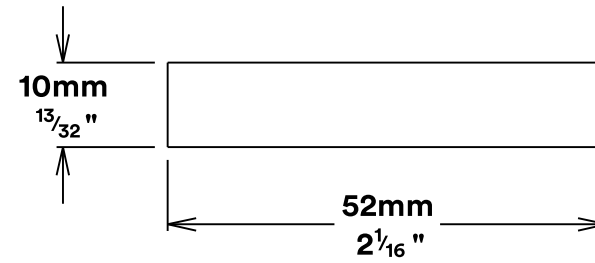

Escutcheon Oval Rose Round Concealed Fix

iver

Front

Back