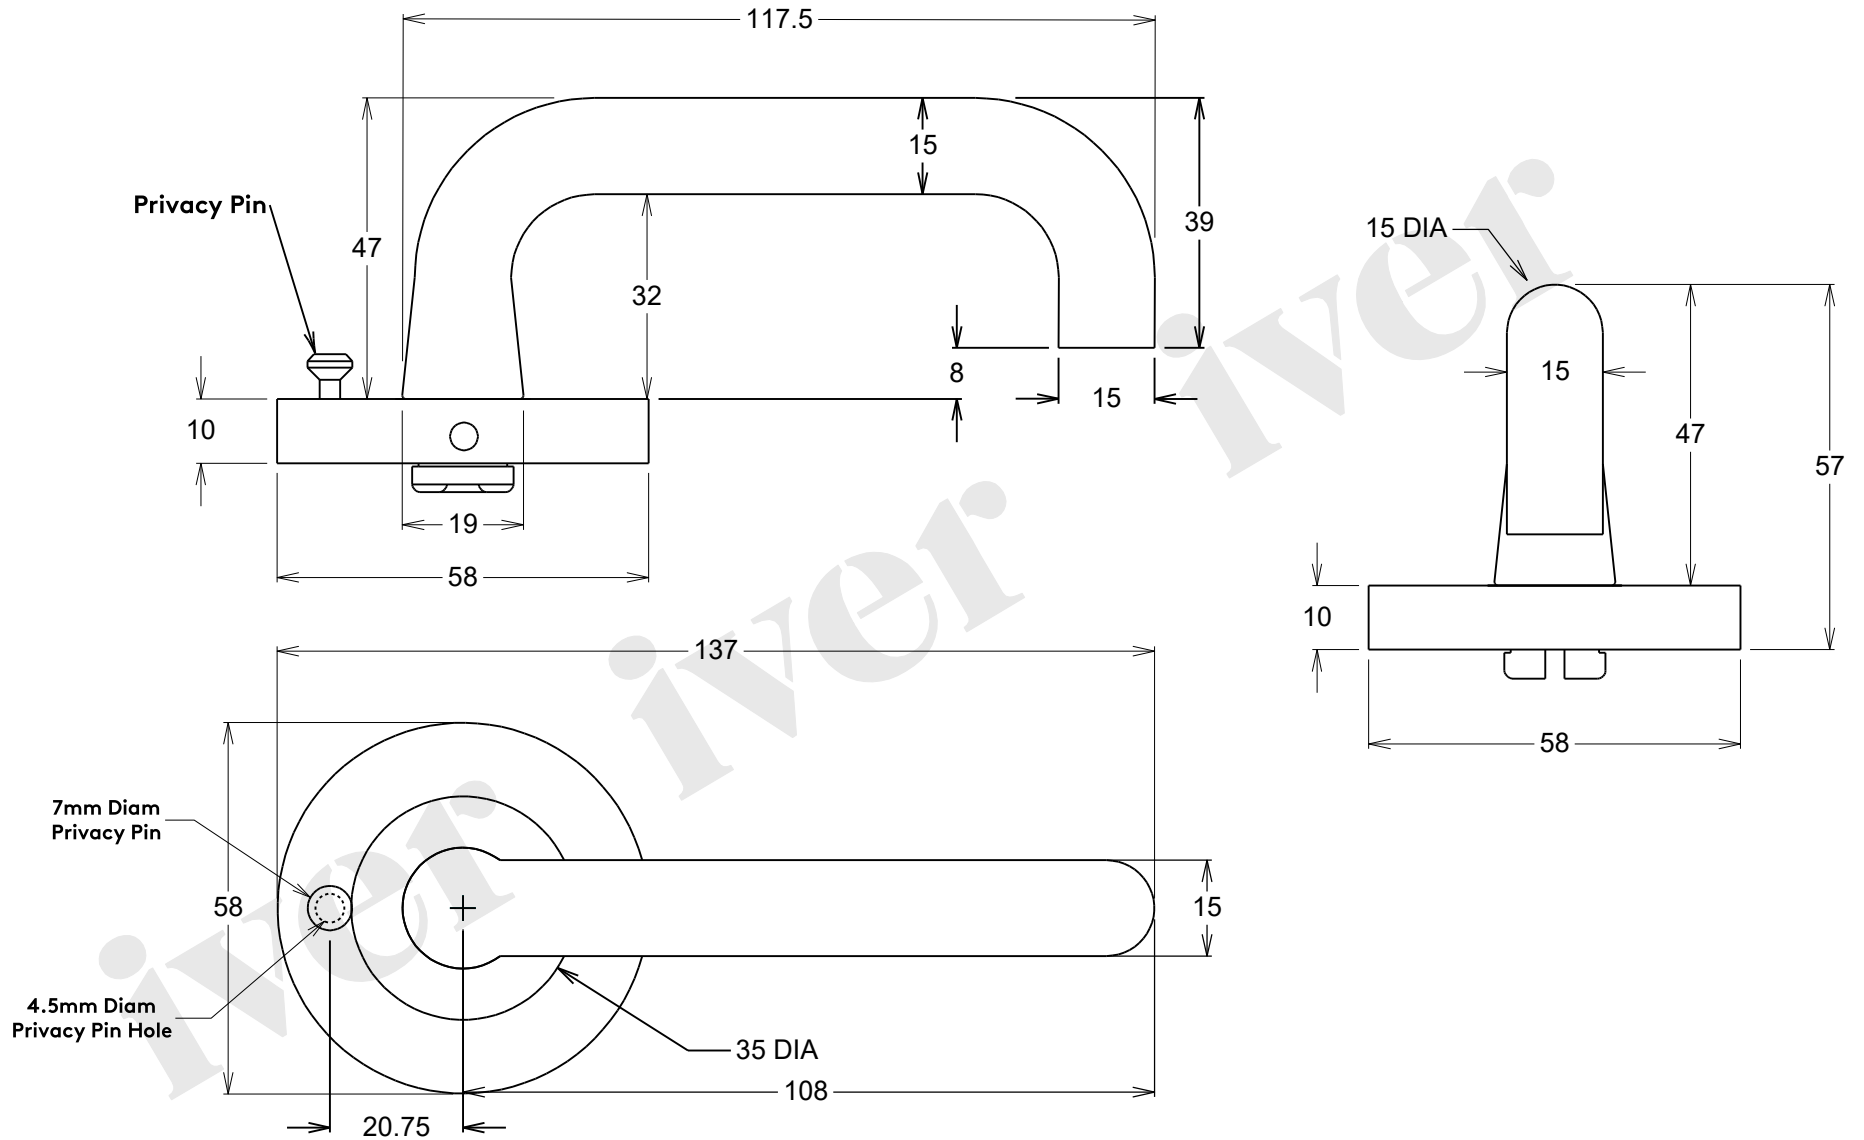

Door Lever Oslo Return Round Rose Inbuilt Privacy L137xP57mm BPD58mm

Tube Latch Split Cam 'T' Striker Hard & Soft Sprung Backset 60mm