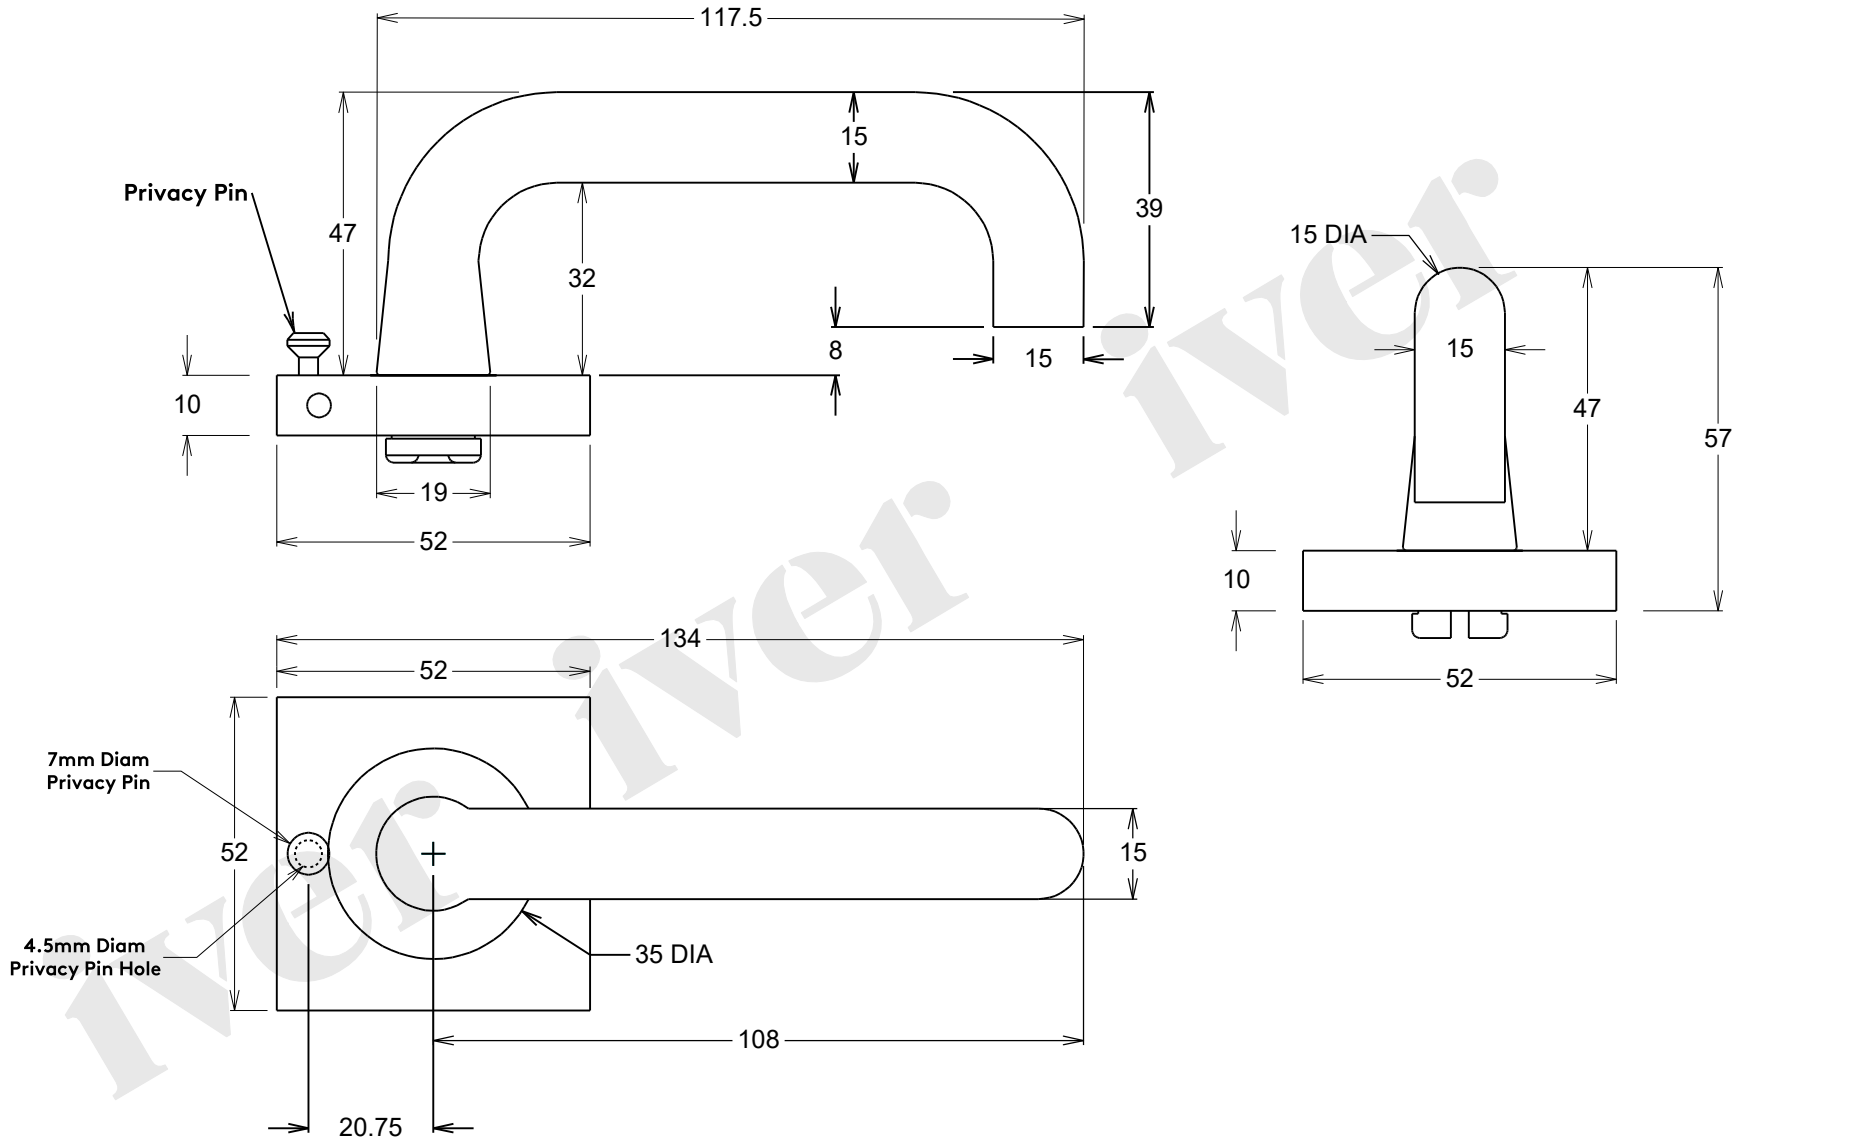

## Door Lever Oslo Return Square Rose Inbuilt Privacy L134xP57mm BP52x52mm

## Tube Latch Split Cam 'T' Striker Hard & Soft Sprung Backset 60mm