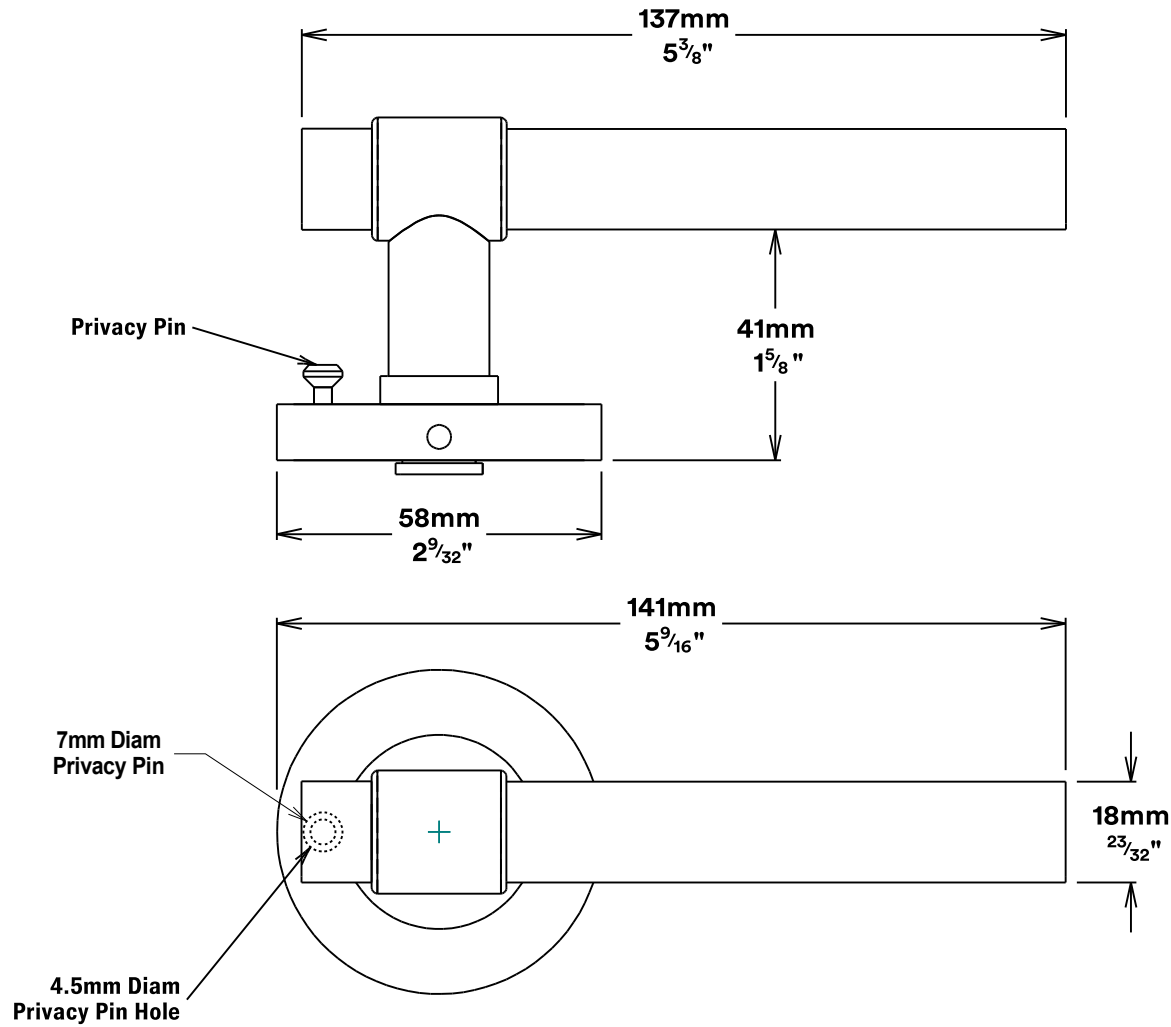

Door Lever Helsinki Rose Round Inbuilt Privacy

Tube Latch Privacy & Striker

Dust Box & Striker

Tube Latch

Faceplate