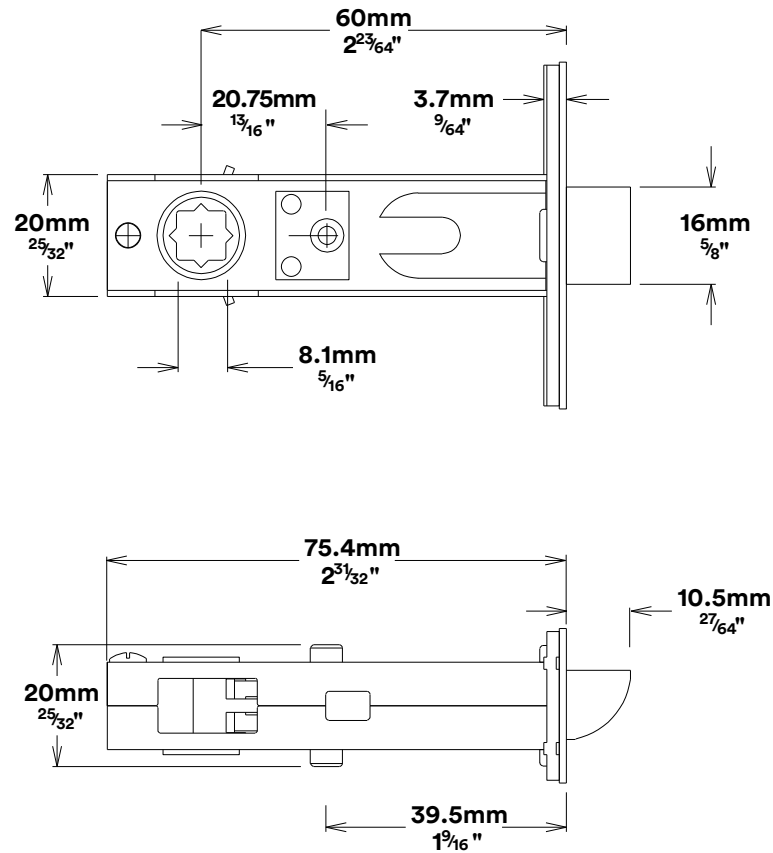

Door Lever Helsinki Rose Round Inbuilt Privacy

Tube Latch Privacy & Striker

Dust Box & Striker

Tube Latch

Faceplate