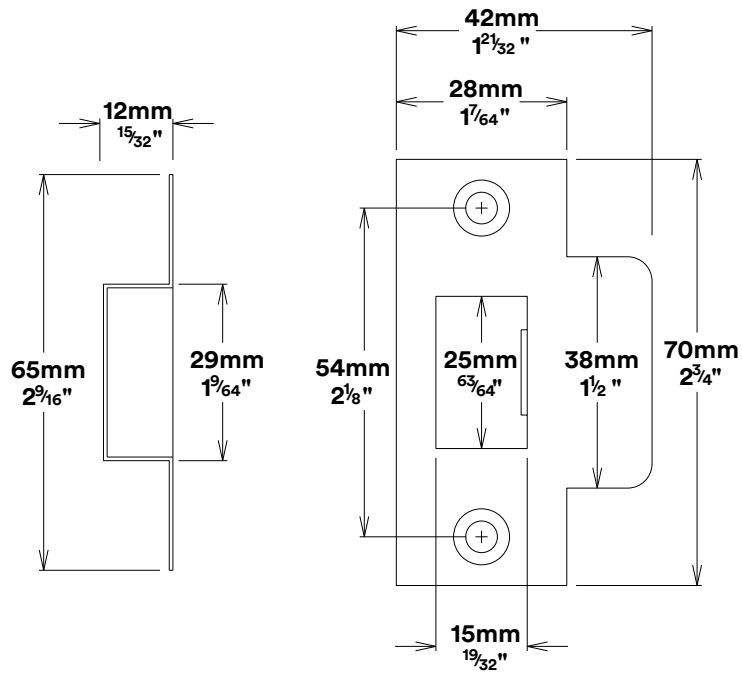

Door Lever Helsinki Rose Round Inbuilt Privacy

Tube Latch Privacy & Striker

Dust Box & Striker

Tube Latch

Faceplate