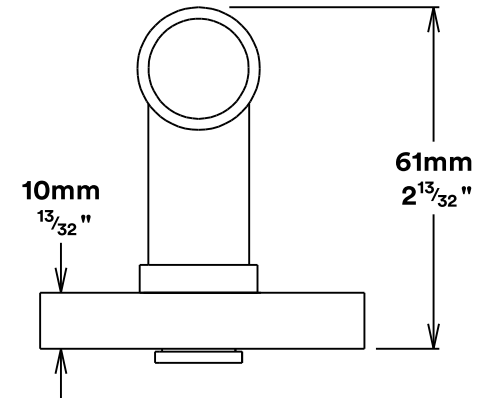

Door Lever Helsinki Rose Round Inbuilt Privacy

Tube Latch Privacy & Striker

Dust Box & Striker

Tube Latch

Faceplate