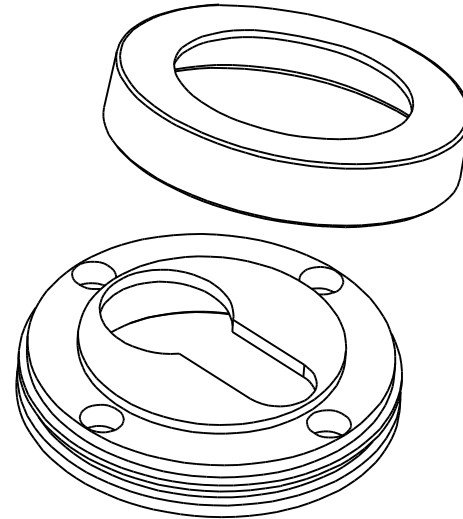

Pull Handle Helsinki L560xW28xP66mm BPD35mm CTC450mm

14 - 16 STEPNEY STREET STEPNEY SA 5069

Mortice Lock Roller Euro Rebated CTC85mm Backset 60mm

Date 9/2/2022 Revision C

Tolerance +/-1mm

Escutcheon Euro Concealed Fix Round Pair D52xP10mm

Front

Back

Euro Cylinder Key Thumb Turn 6 Pin L70mm