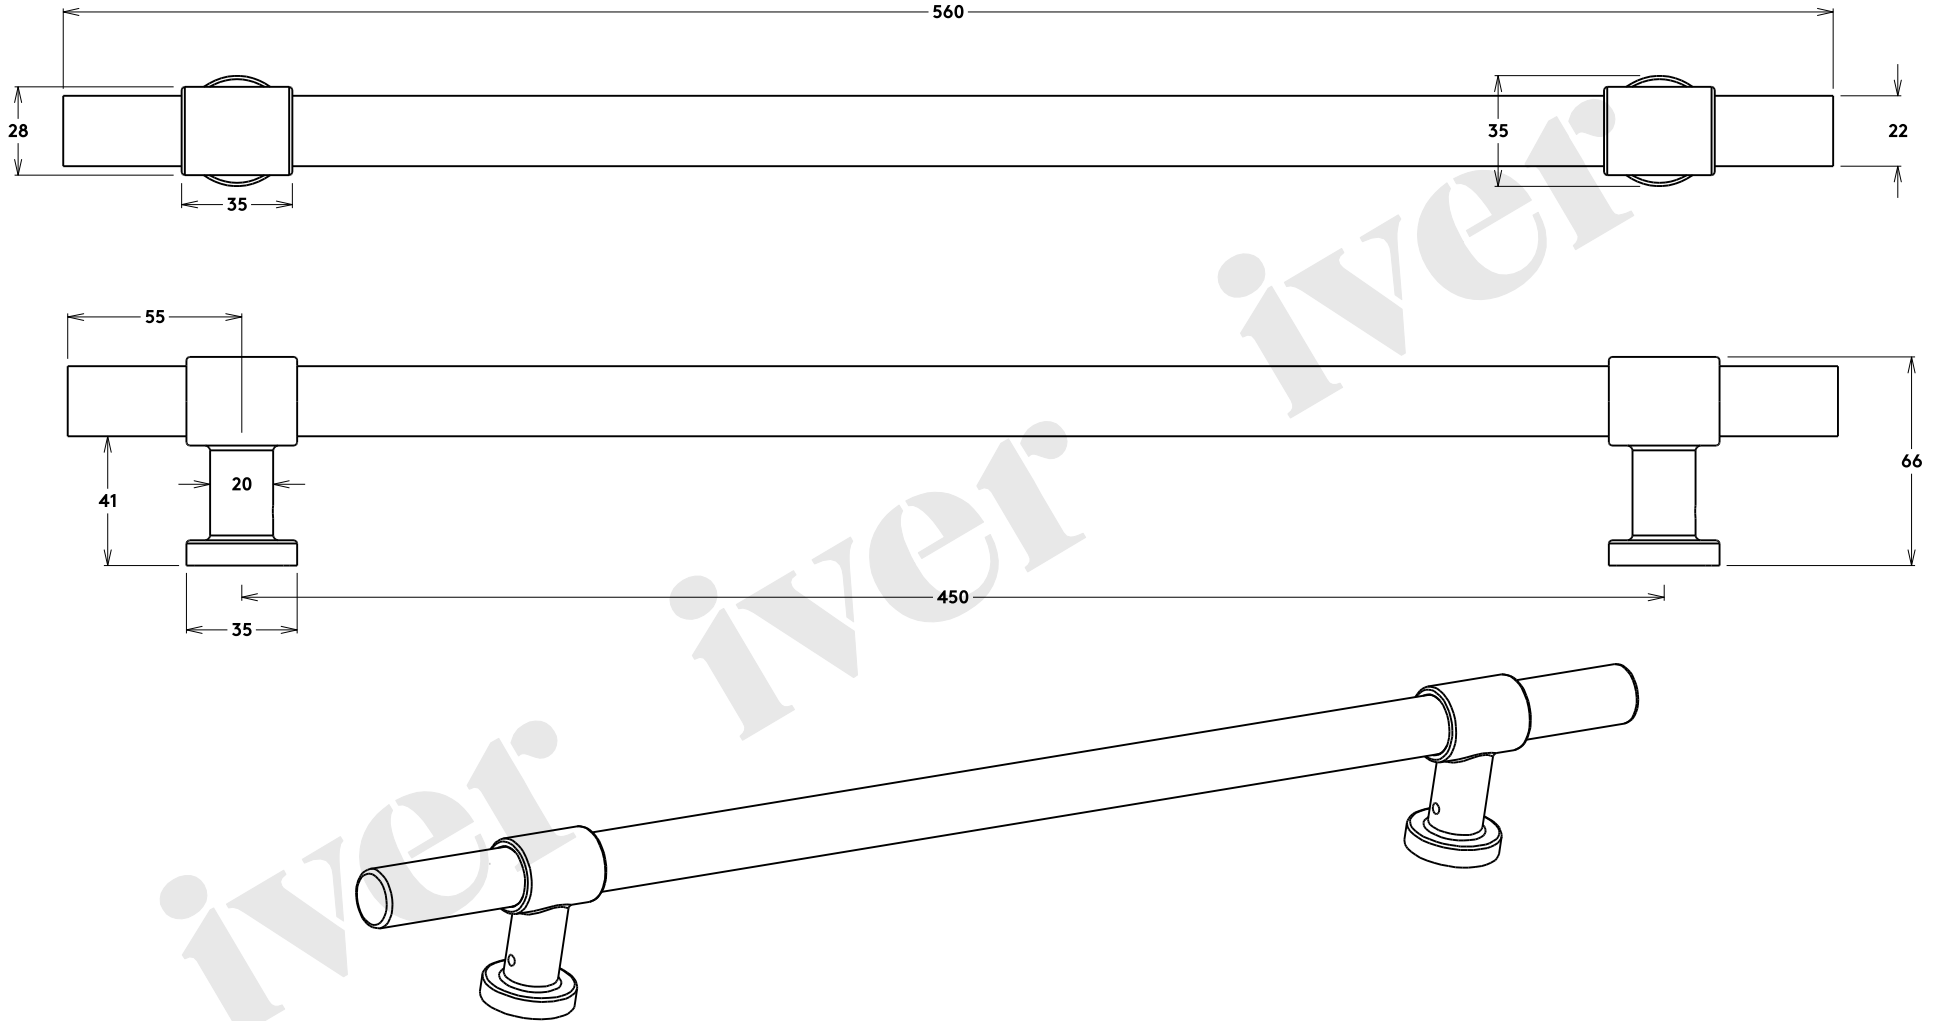

Pull Handle Helsinki L560xW28xP66mm BPD35mm CTC450mm

14 - 16 STEPNEY STREET STEPNEY SA 5069

Mortice Lock Roller Euro Rebated CTC85mm Backset 60mm

Date 9/2/2022 Revision C

Tolerance +/-1mm

Escutcheon Euro Concealed Fix Round Pair D52xP10mm

Front

Back

Euro Cylinder Key Thumb Turn 6 Pin L70mm