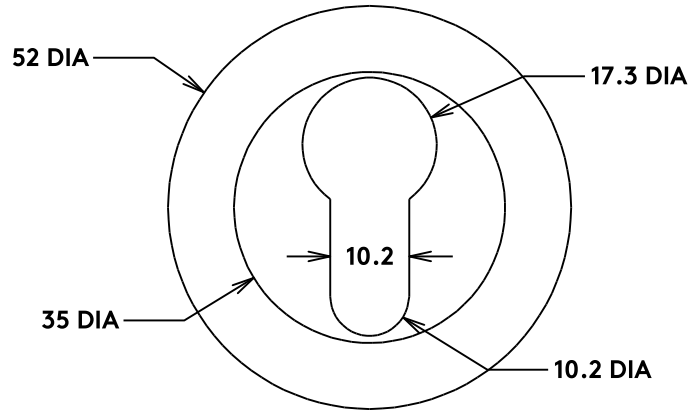

Pull Handle Helsinki L560xW28xP66mm BPD35mm CTC450mm

14 - 16 STEPNEY STREET STEPNEY SA 5069

Mortice Lock Roller Euro Rebated CTC85mm Backset 60mm

Date 9/2/2022 Revision C

Tolerance +/-1mm

Escutcheon Euro Concealed Fix Round Pair D52xP10mm

Front

Back

Euro Cylinder Key Thumb Turn 6 Pin L70mm