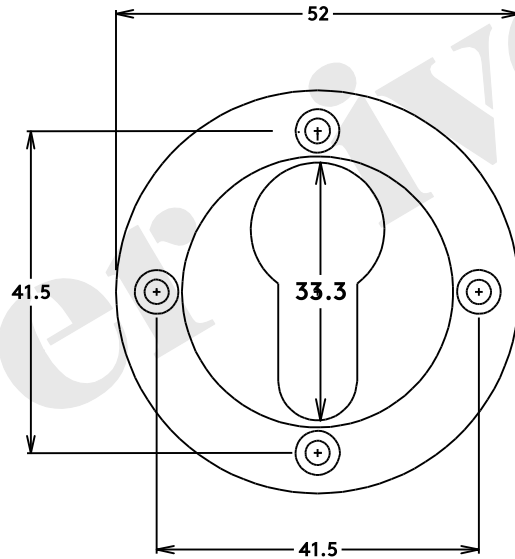

Pull Handle Helsinki L560xW28xP66mm BPD35mm CTC450mm

14 - 16 STEPNEY STREET STEPNEY SA 5069

Mortice Lock Roller Euro Rebated CTC85mm Backset 60mm

Date 9/2/2022 Revision C

Tolerance +/-1mm

Escutcheon Euro Concealed Fix Round Pair D52xP10mm

Front

Back

Euro Cylinder Key Thumb Turn 6 Pin L70mm