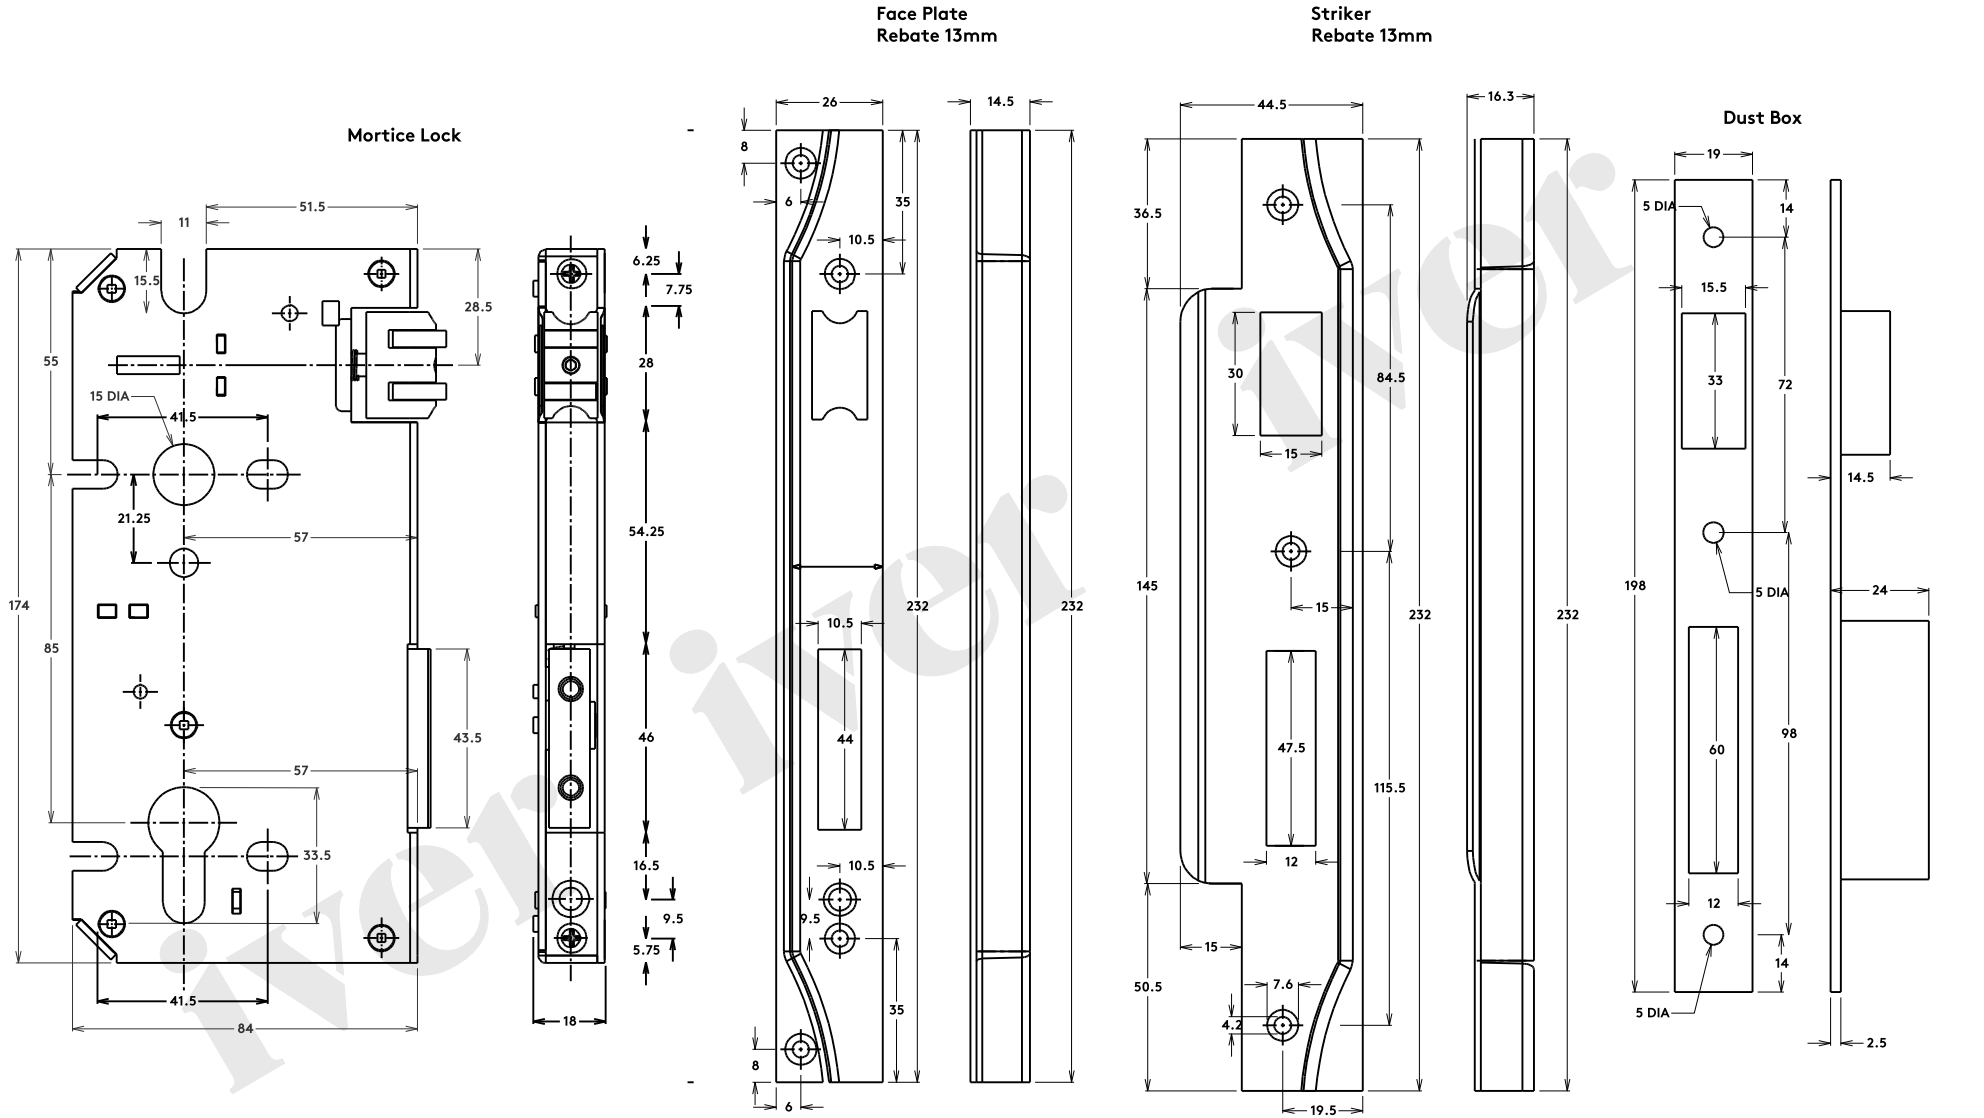

Pull Handle Helsinki L560xW28xP66mm BPD35mm CTC450mm

14 - 16 STEPNEY STREET STEPNEY SA 5069

Mortice Lock Roller Euro Rebated CTC85mm Backset 60mm

Date 9/2/2022 Revision C

Tolerance +/-1mm

Escutcheon Euro Concealed Fix Round Pair D52xP10mm

Front

Back

Euro Cylinder Key Thumb Turn 6 Pin L70mm