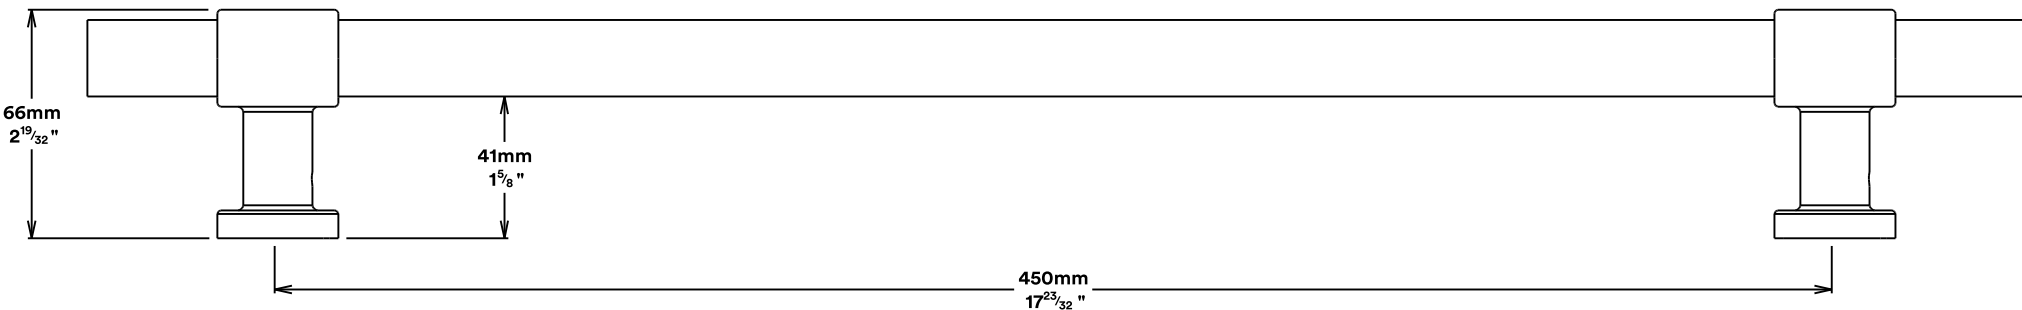

Pull Handle Helsinki CTC450mm

iver

Euro Cylinder Key Key

iver

Escutcheon Rose Round Concealed Fix

iver

Front

Back

Mortice Lock Roller Euro & Striker

Mortice Lock & Faceplate

Striker Plate

Dust Box