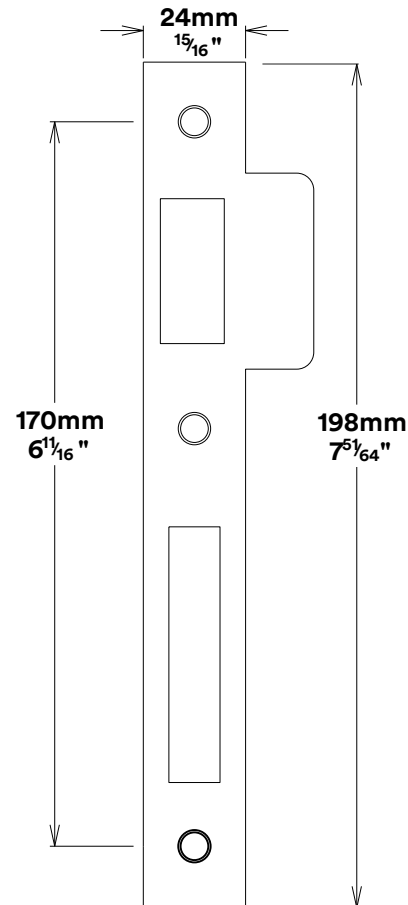

Pull Handle Helsinki CTC450mm

iver

Euro Cylinder Key Key

iver

Escutcheon Rose Round Concealed Fix

iver

Front

Back

Mortice Lock Roller Euro & Striker

Mortice Lock & Faceplate

Striker Plate

Dust Box