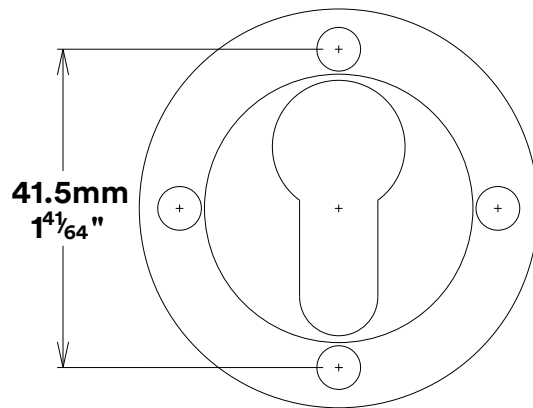

Pull Handle Helsinki CTC450mm

iver

Euro Cylinder Key Key

iver

Escutcheon Rose Round Concealed Fix

iver

Front

Back