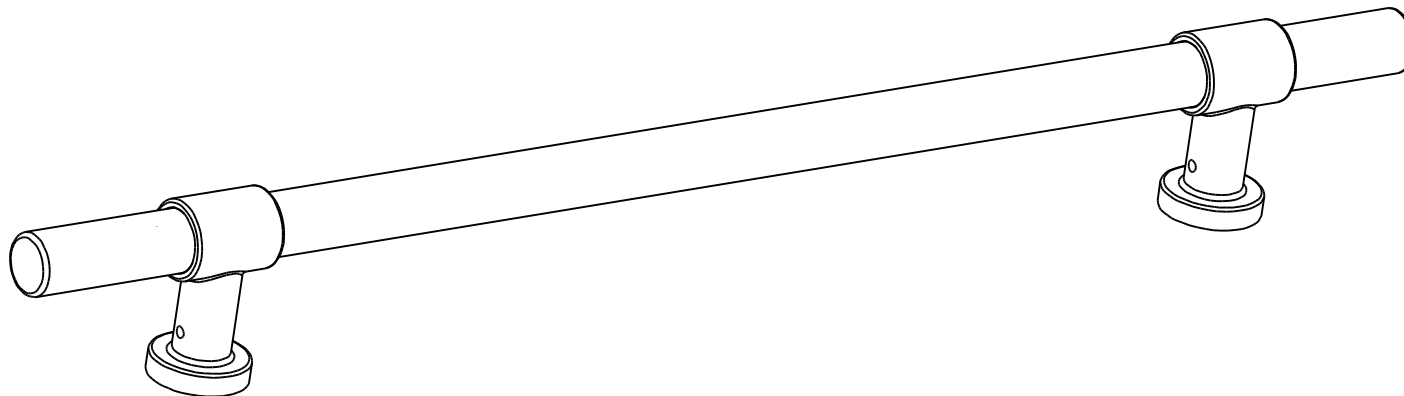

Pull Handle Helsinki CTC450mm

iver

Euro Cylinder Key Key

iver

Escutcheon Rose Round Concealed Fix

iver

Front

Back

Mortice Lock Roller Euro & Striker

Mortice Lock & Faceplate

Striker Plate

Dust Box