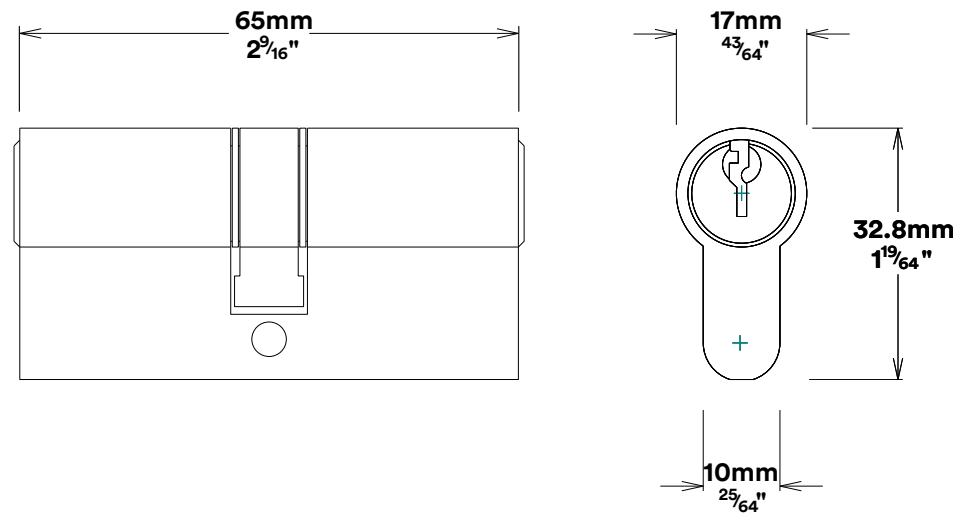

Pull Handle Helsinki CTC450mm

iver

Euro Cylinder Key Key

iver

Escutcheon Rose Round Concealed Fix

iver

Front

Back