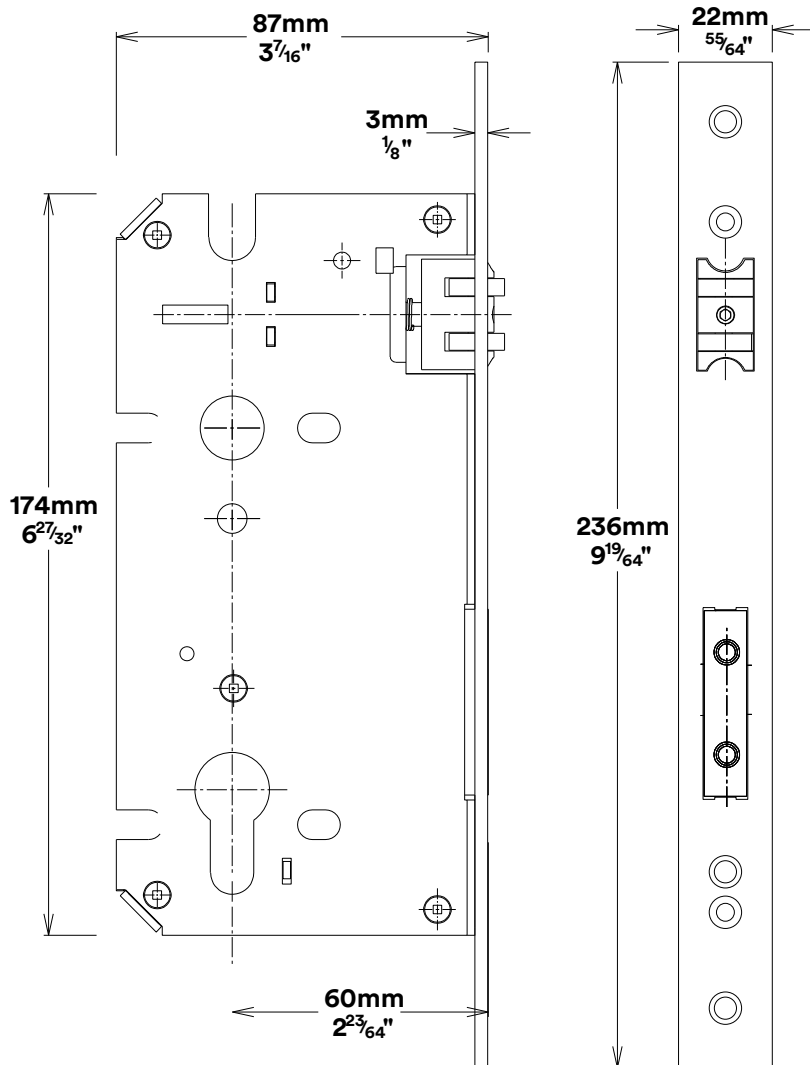

Pull Handle Helsinki CTC450mm

iver

Euro Cylinder Key Key

iver

Escutcheon Rose Round Concealed Fix

iver

Front

Back

Mortice Lock Roller Euro & Striker

Mortice Lock & Faceplate

Striker Plate

Dust Box