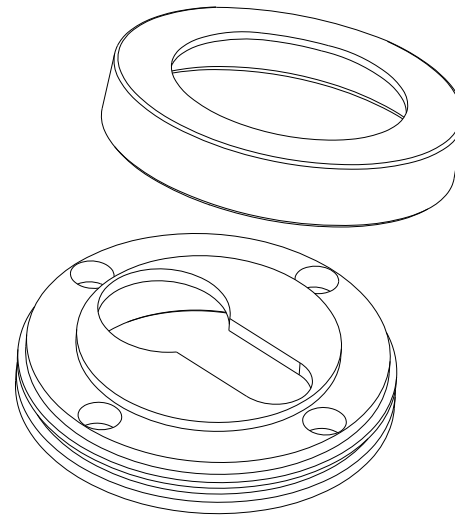

Pull Handle Helsinki CTC450mm

iver

Euro Cylinder Key Key

iver

Escutcheon Rose Round Concealed Fix

iver

Front

Back

Mortice Lock Roller Euro & Striker

Mortice Lock & Faceplate

Striker Plate

Dust Box