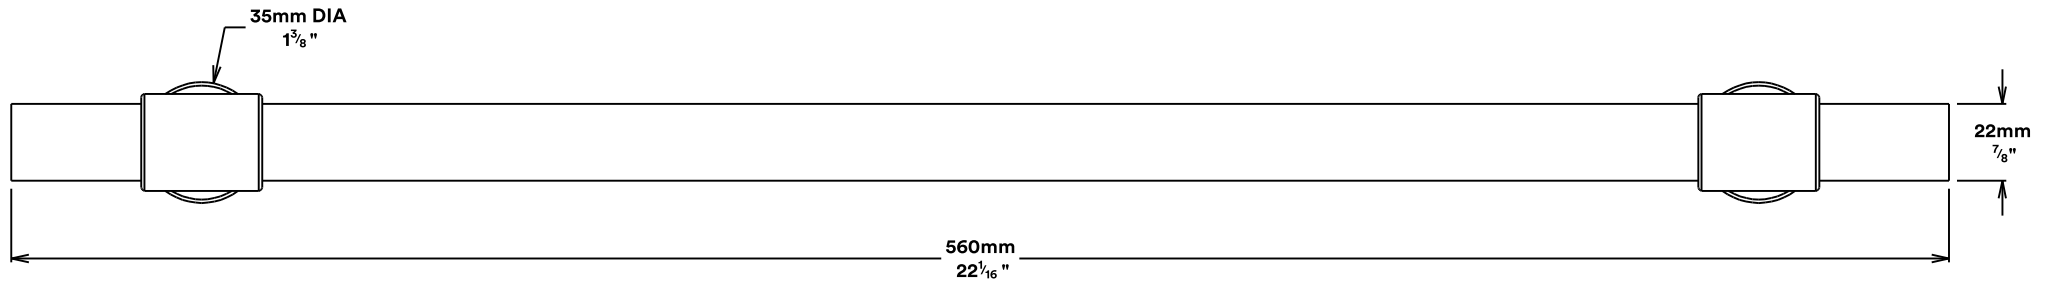

Pull Handle Helsinki CTC450mm

iver

Euro Cylinder Key Key

iver

Escutcheon Rose Round Concealed Fix

iver

Front

Back