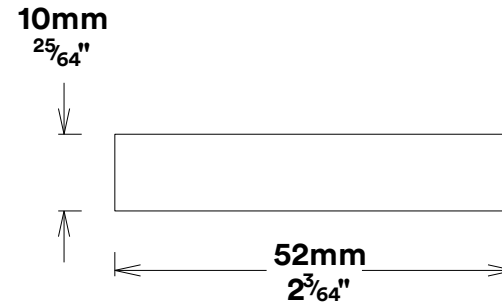

Pull Handle Helsinki CTC450mm

iver

Euro Cylinder Key Key

iver

Escutcheon Rose Round Concealed Fix

iver

Front

Back