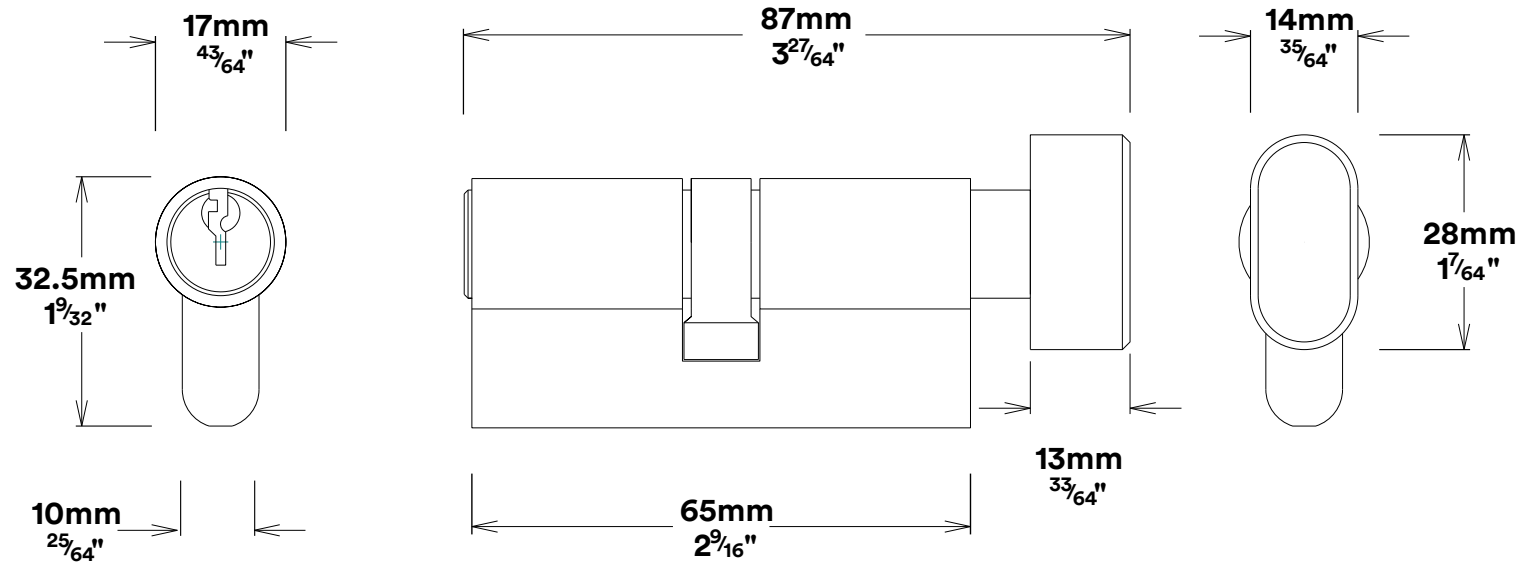

Pull Handle Helsinki CTC600mm

iver

Euro Cylinder Key Thumb

iver

Created for life.

Escutcheon Rose Round Concealed Fix

iver

Front

Back

Mortice Lock Roller Euro & Striker

Mortice Lock & Faceplate

Striker Plate

Dust Box