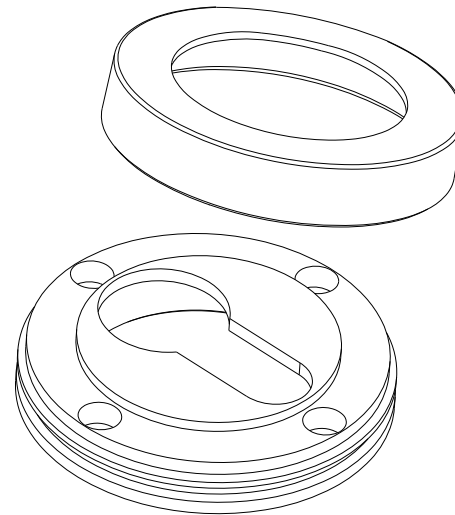

Pull Handle Helsinki CTC600mm

iver

Euro Cylinder Key Thumb

iver

Created for life.

Escutcheon Rose Round Concealed Fix

iver

Front

Back

Mortice Lock Roller Euro & Striker

Mortice Lock & Faceplate

Striker Plate

Dust Box