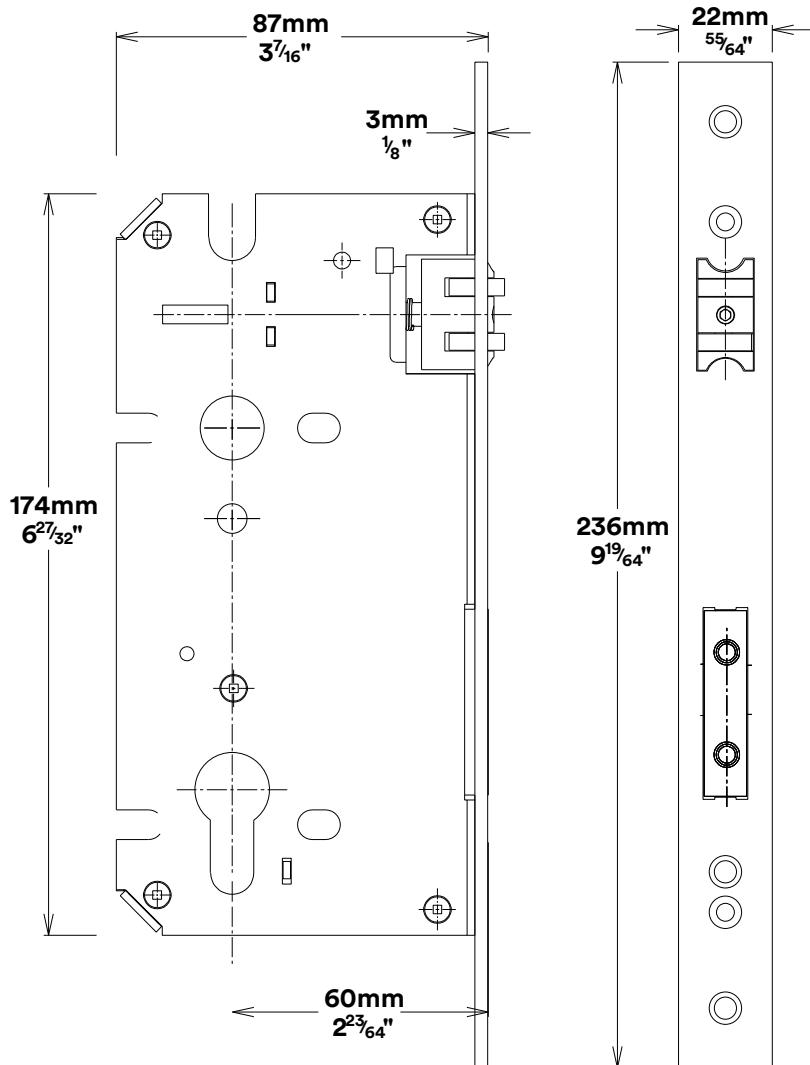

Pull Handle Helsinki CTC600mm

iver

Euro Cylinder Key Thumb

iver

Created for life.

Escutcheon Rose Round Concealed Fix

iver

Front

Back

Mortice Lock Roller Euro & Striker

Mortice Lock & Faceplate

Striker Plate

Dust Box