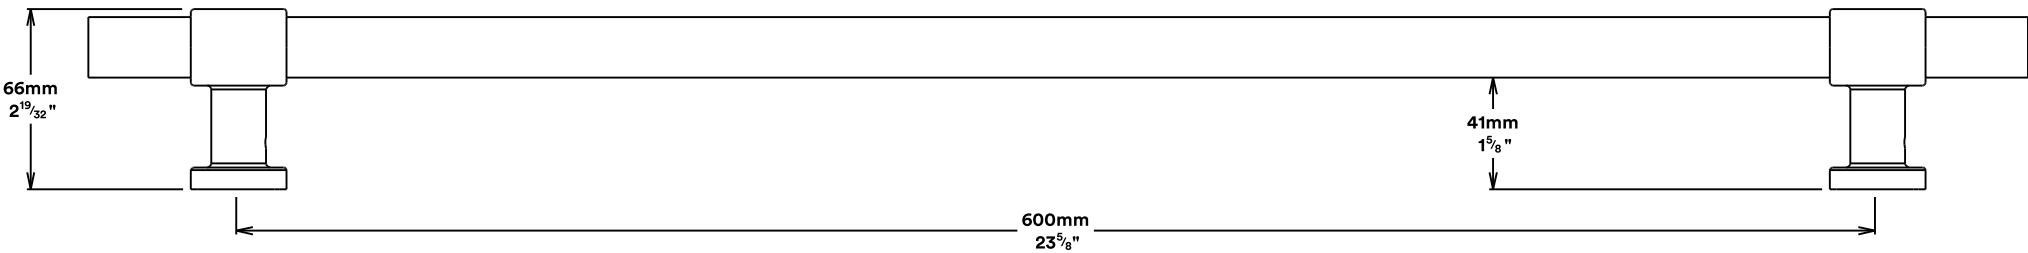

Pull Handle Helsinki CTC600mm

iver

Euro Cylinder Key Thumb

iver

Created for life.

Escutcheon Rose Round Concealed Fix

iver

Front

Back

Mortice Lock Roller Euro & Striker

Mortice Lock & Faceplate

Striker Plate

Dust Box