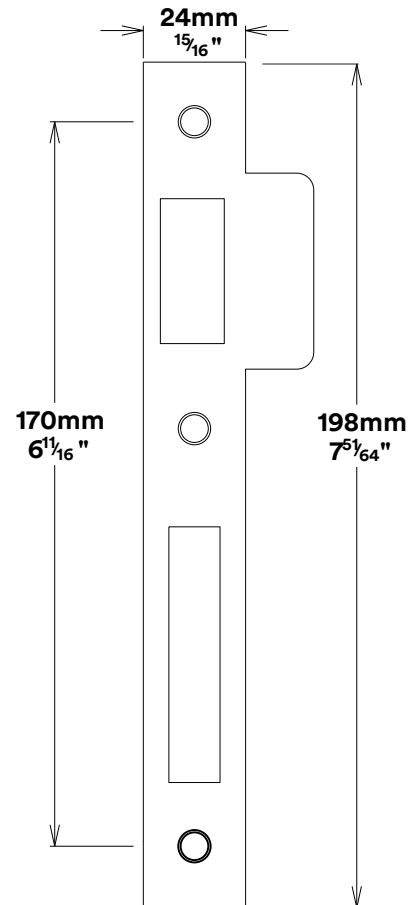

Pull Handle Helsinki CTC600mm

iver

Euro Cylinder Key Thumb

iver

Created for life.

Escutcheon Rose Round Concealed Fix

iver

Front

Back

Mortice Lock Roller Euro & Striker

Mortice Lock & Faceplate

Striker Plate

Dust Box