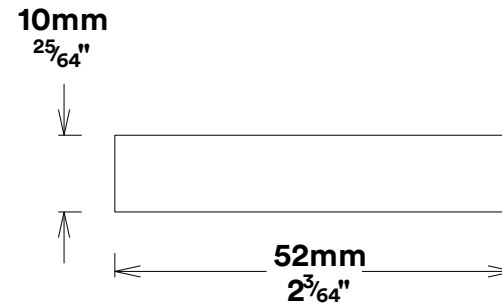

Pull Handle Helsinki CTC600mm

iver

Euro Cylinder Key Thumb

iver

Created for life.

Escutcheon Rose Round Concealed Fix

iver

Front