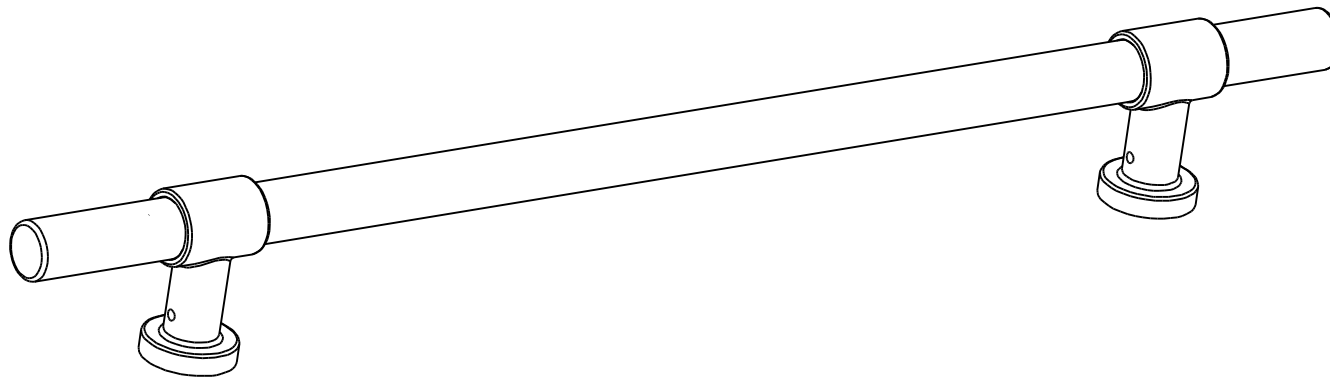

Pull Handle Helsinki CTC600mm

iver

Euro Cylinder Key Thumb

iver

Created for life.

Escutcheon Rose Round Concealed Fix

iver

Front

Back

Mortice Lock Roller Euro & Striker

Mortice Lock & Faceplate

Striker Plate

Dust Box