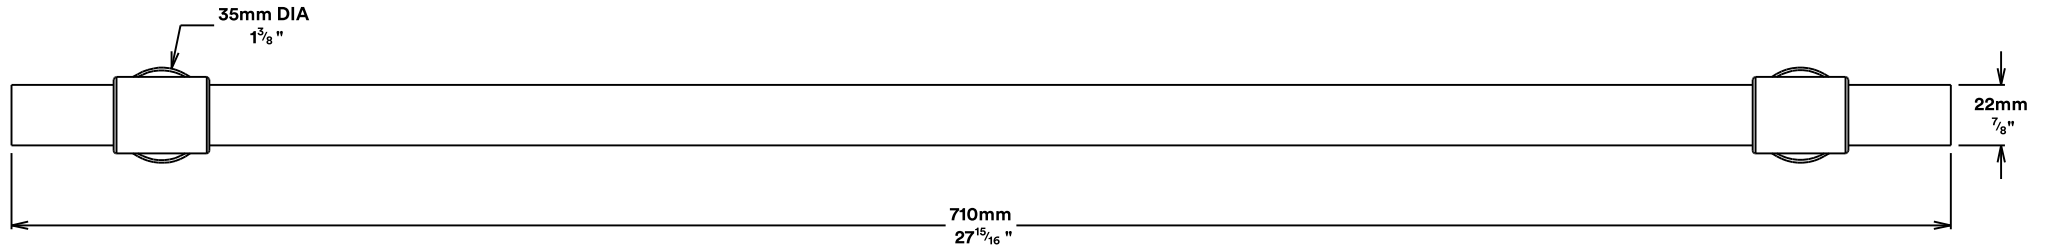

Pull Handle Helsinki CTC600mm

iver

Euro Cylinder Key Thumb

iver

Created for life.

Escutcheon Rose Round Concealed Fix

iver

Front