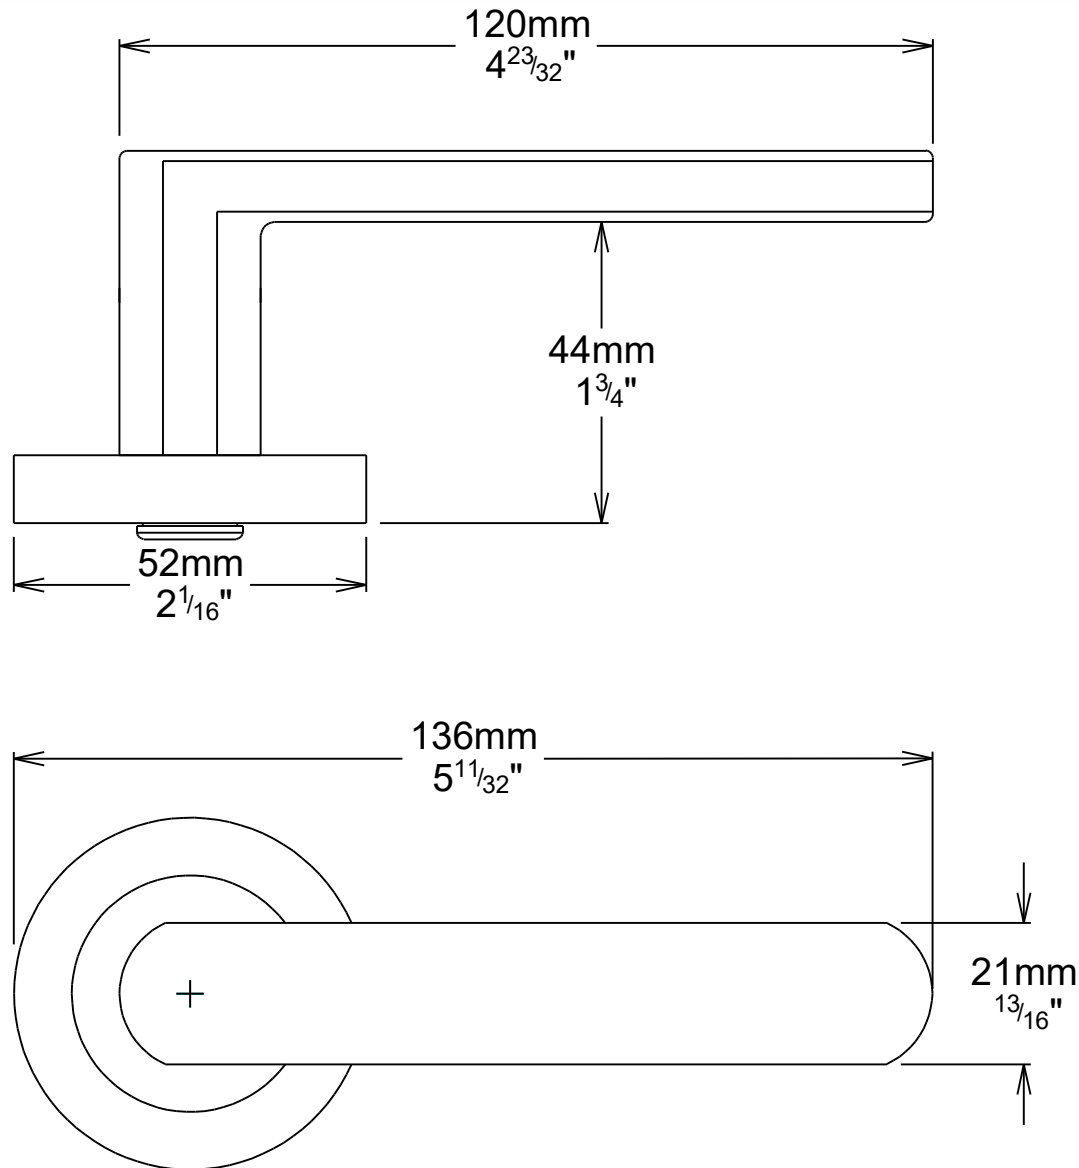

Door Lever Osaka Rose Round

iver

Euro Cylinder Key Thumb

iver

Escutcheon Rose Round Concealed Fix

iver

Front

Back