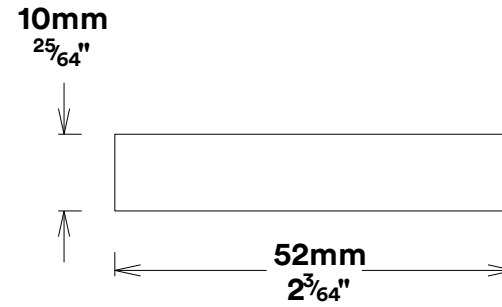

Door Lever Osaka Rose Round

iver

Euro Cylinder Key Thumb

iver

Escutcheon Rose Round Concealed Fix

iver

Front

Back