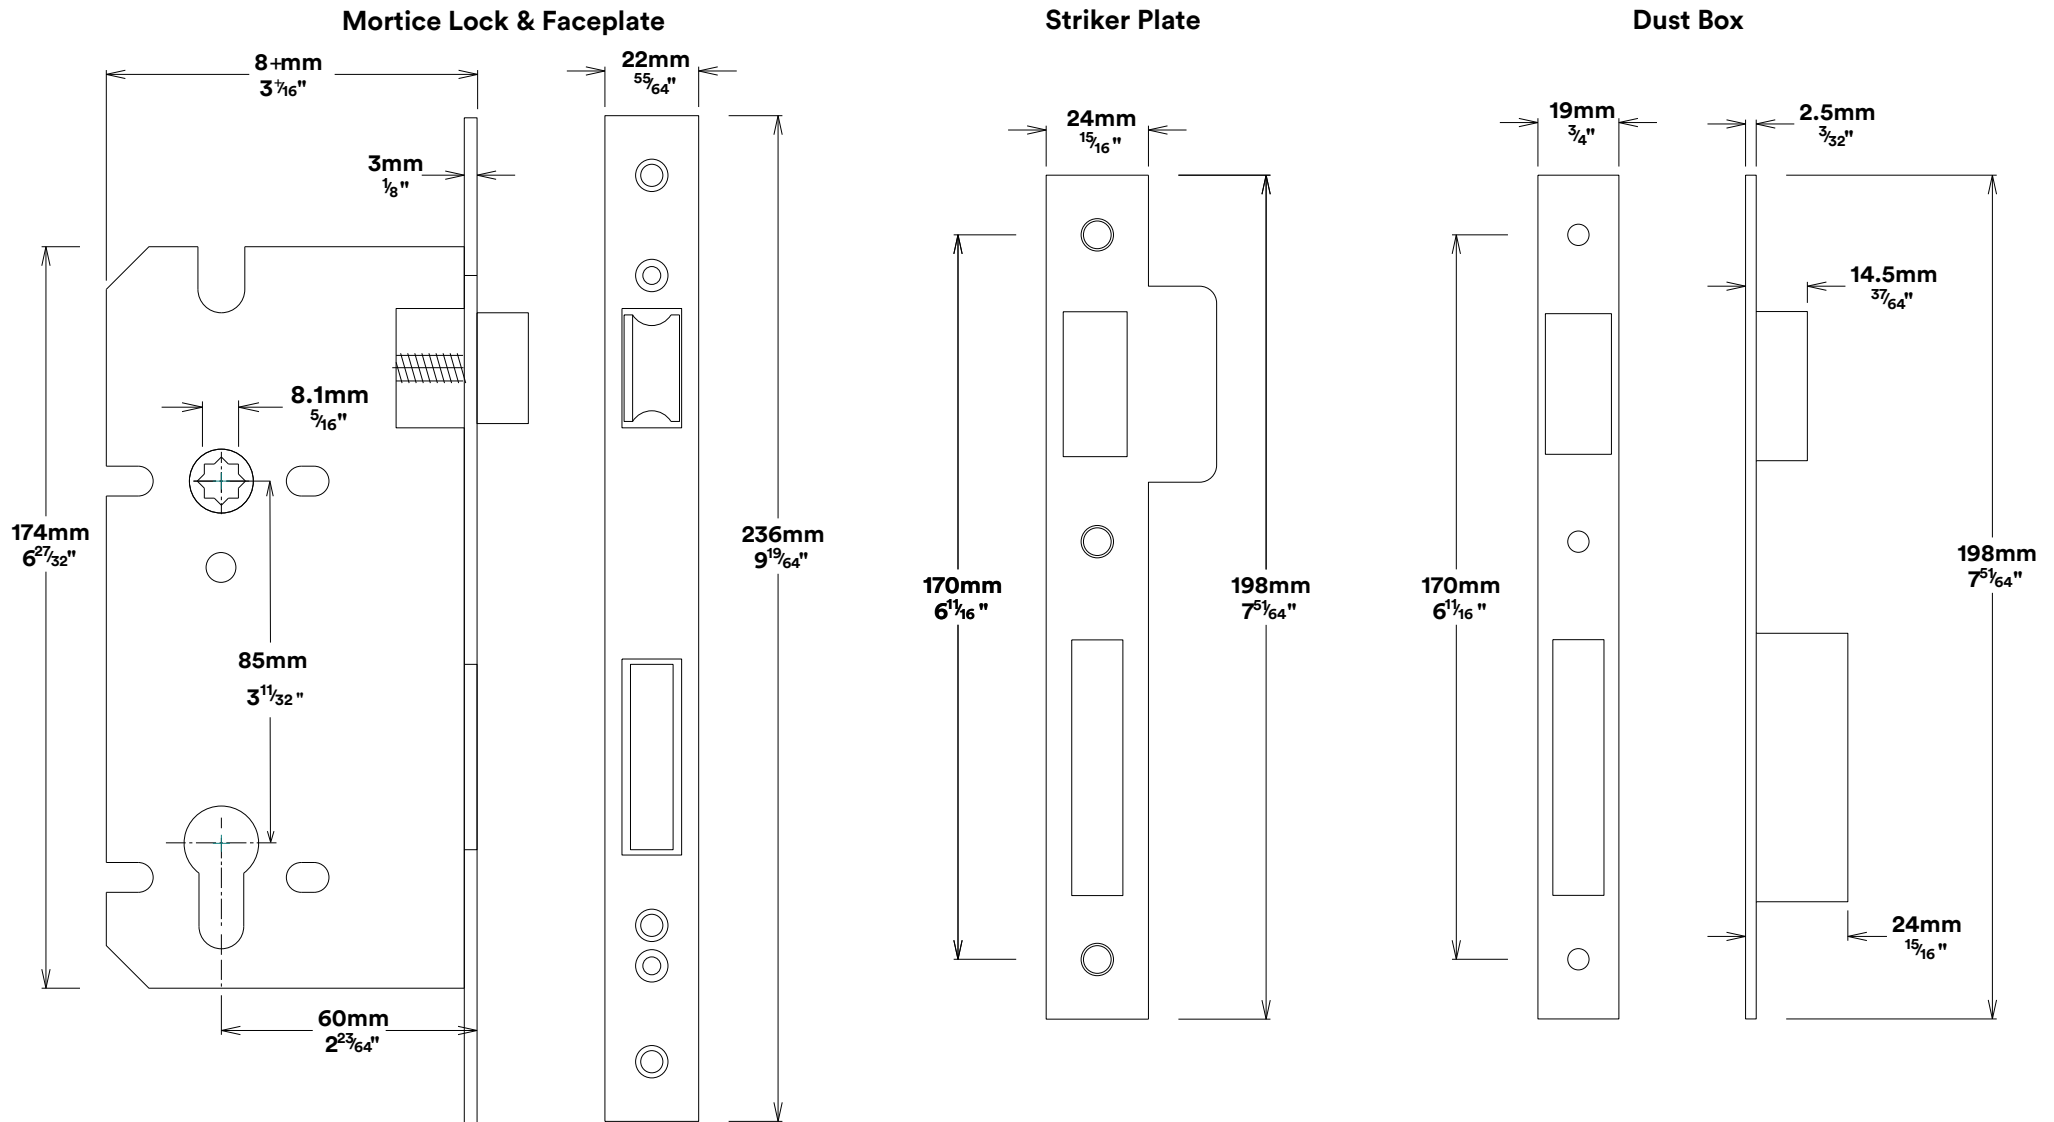

Mortice Lock Euro & Striker

Created for life.