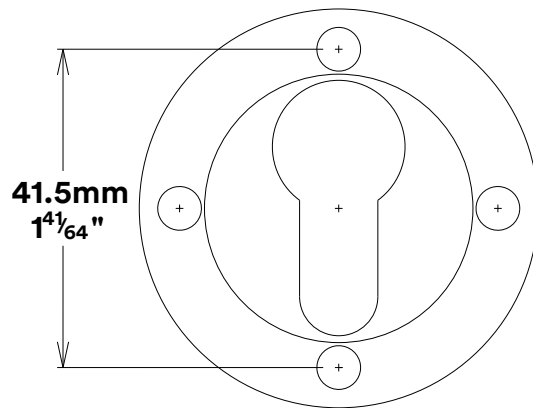

Door Lever Osaka Rose Round

iver

Euro Cylinder Key Thumb

iver

Escutcheon Rose Round Concealed Fix

iver

Front

Back