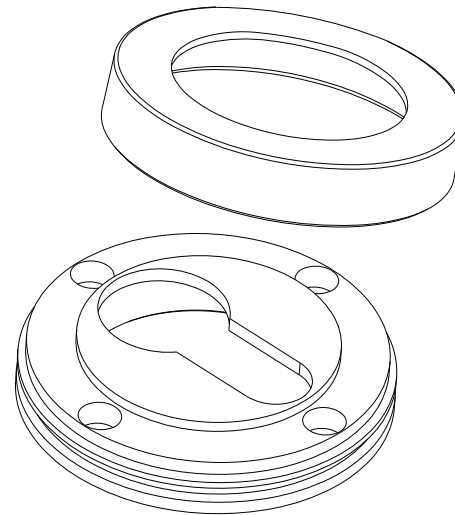

Door Lever Osaka Rose Round

iver

Euro Cylinder Key Thumb

iver

Escutcheon Rose Round Concealed Fix

iver

Front

Back