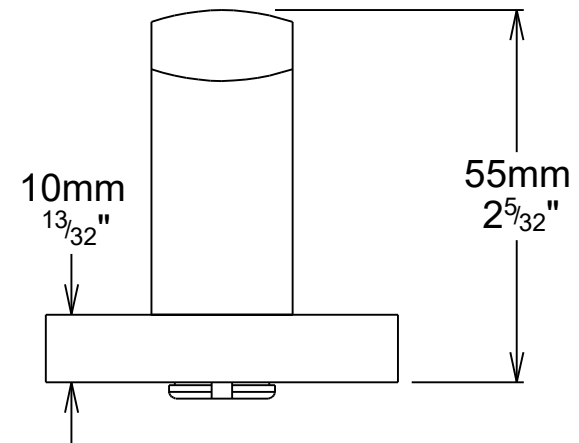

Door Lever Osaka Rose Round

iver

Euro Cylinder Key Thumb

iver

Escutcheon Rose Round Concealed Fix

iver

Front

Back