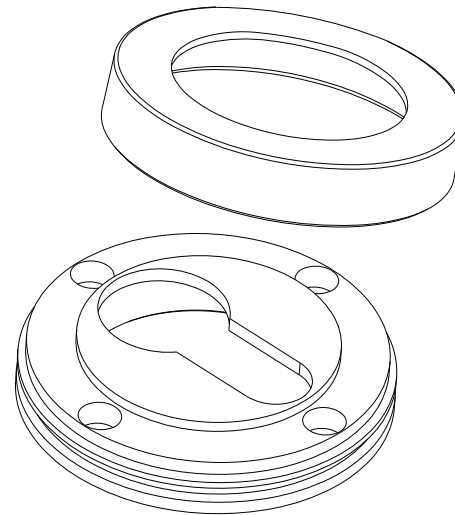

Door Lever Osaka Rose Round

iver

Euro Cylinder Key Key

iver

Escutcheon Rose Round Concealed Fix

iver

Front

Back