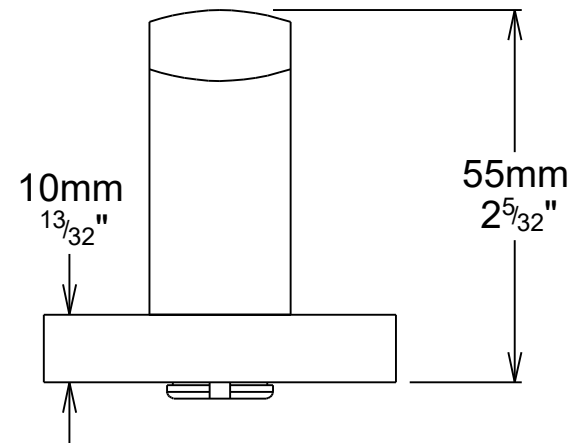

Door Lever Osaka Rose Round

iver

Euro Cylinder Key Key

iver

Escutcheon Rose Round Concealed Fix

iver

Front

Back