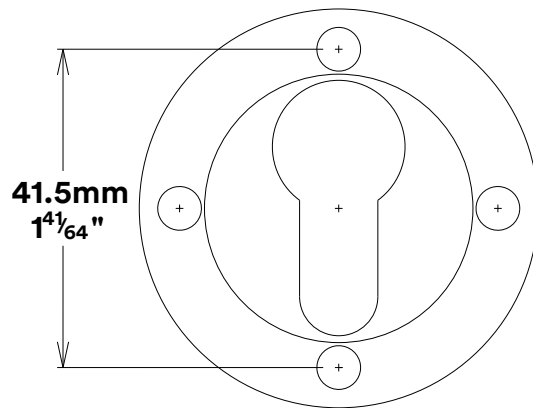

Door Lever Osaka Rose Round

iver

Euro Cylinder Key Key

iver

Escutcheon Rose Round Concealed Fix

iver

Front

Back