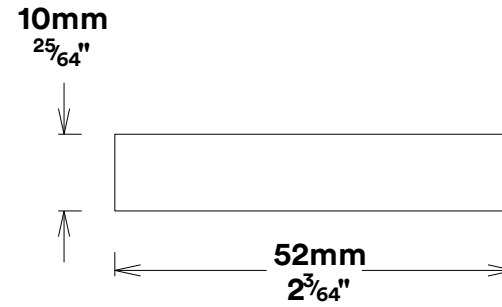

Door Lever Osaka Rose Round

iver

Euro Cylinder Key Key

iver

Escutcheon Rose Round Concealed Fix

iver

Front

Back