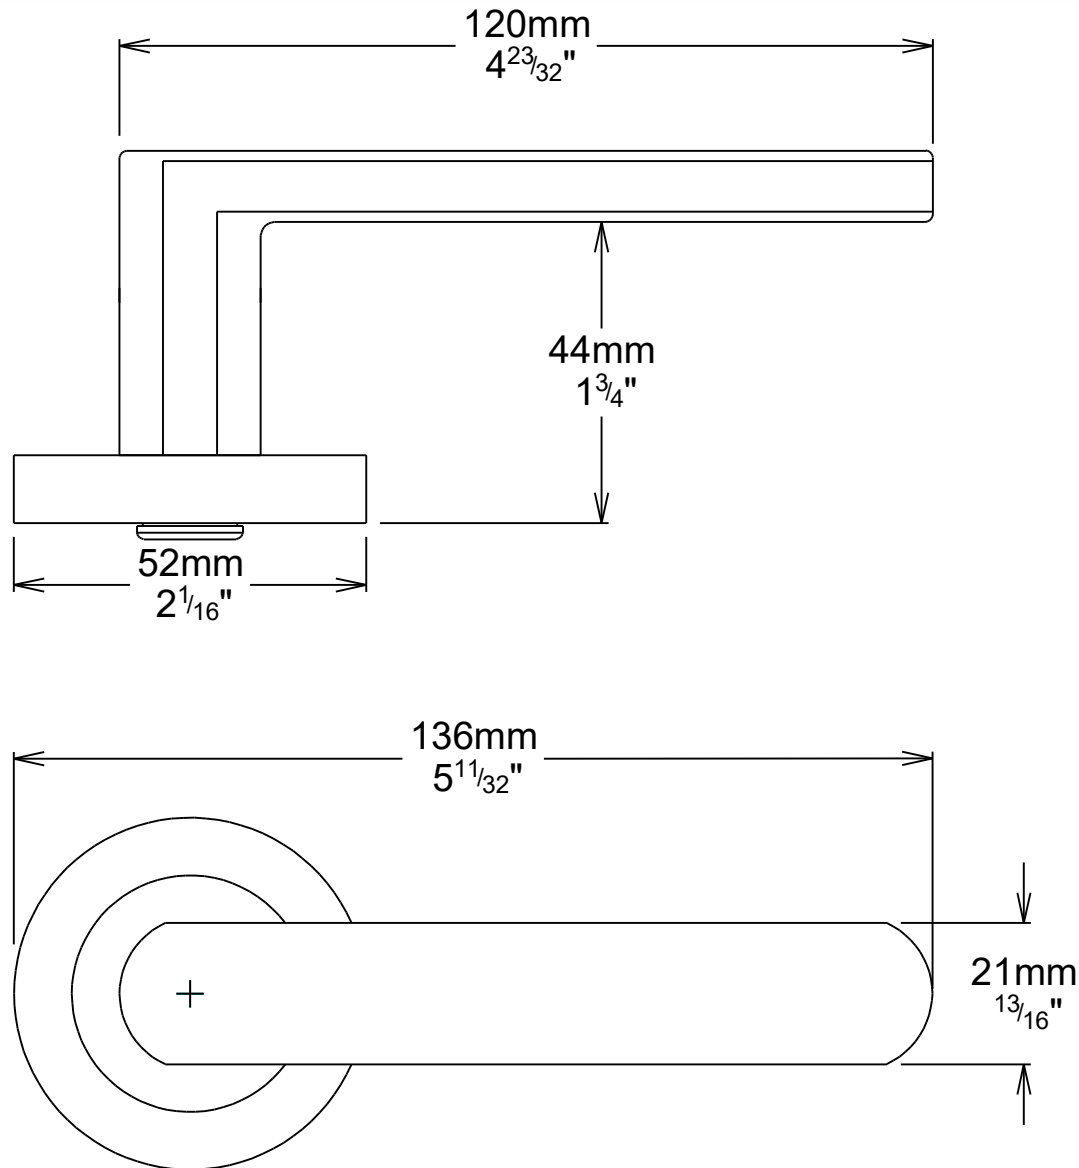

Door Lever Osaka Rose Round

iver

Euro Cylinder Key Key

iver

Escutcheon Rose Round Concealed Fix

iver

Front

Back