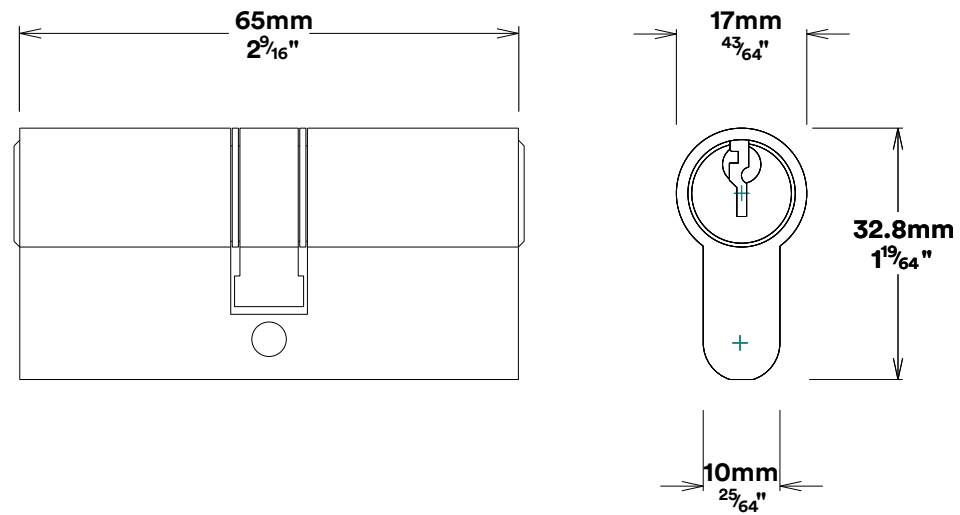

Door Lever Osaka Rose Round

iver

Euro Cylinder Key Key

iver

Escutcheon Rose Round Concealed Fix

iver

Front

Back