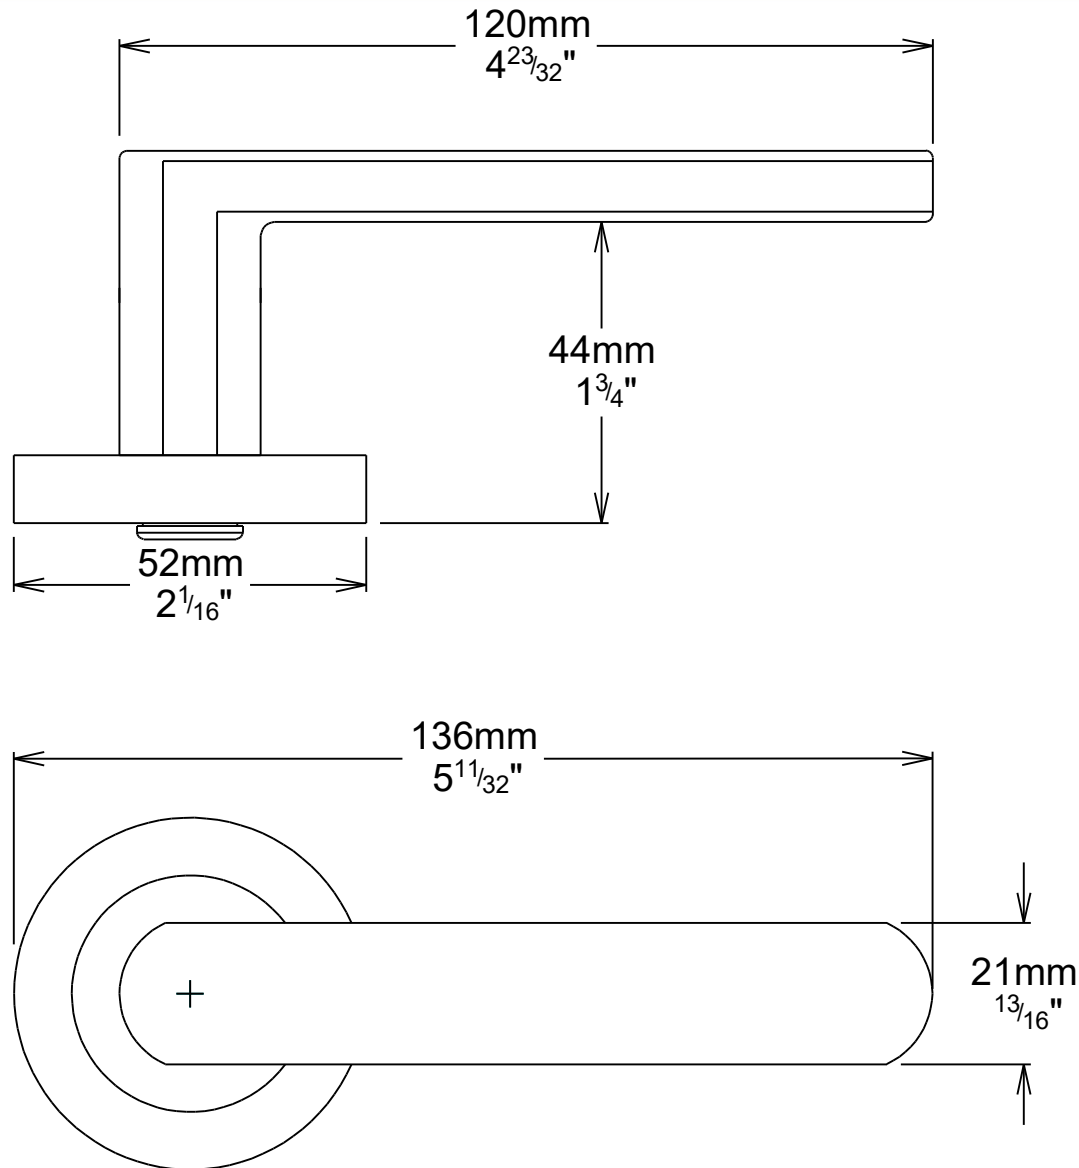

Door Lever Osaka Rose Round

iver

Tube Latch Split Cam & 'T' Striker

Dust Box & Striker

Tube Latch & Faceplate