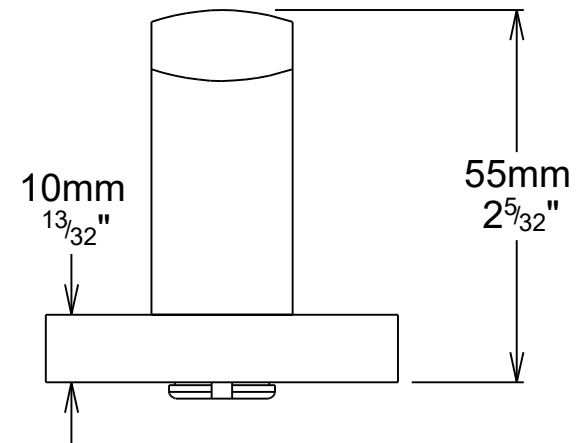

Door Lever Osaka Rose Round

iver

Tube Latch Split Cam & 'T' Striker

Dust Box & Striker

Tube Latch & Faceplate