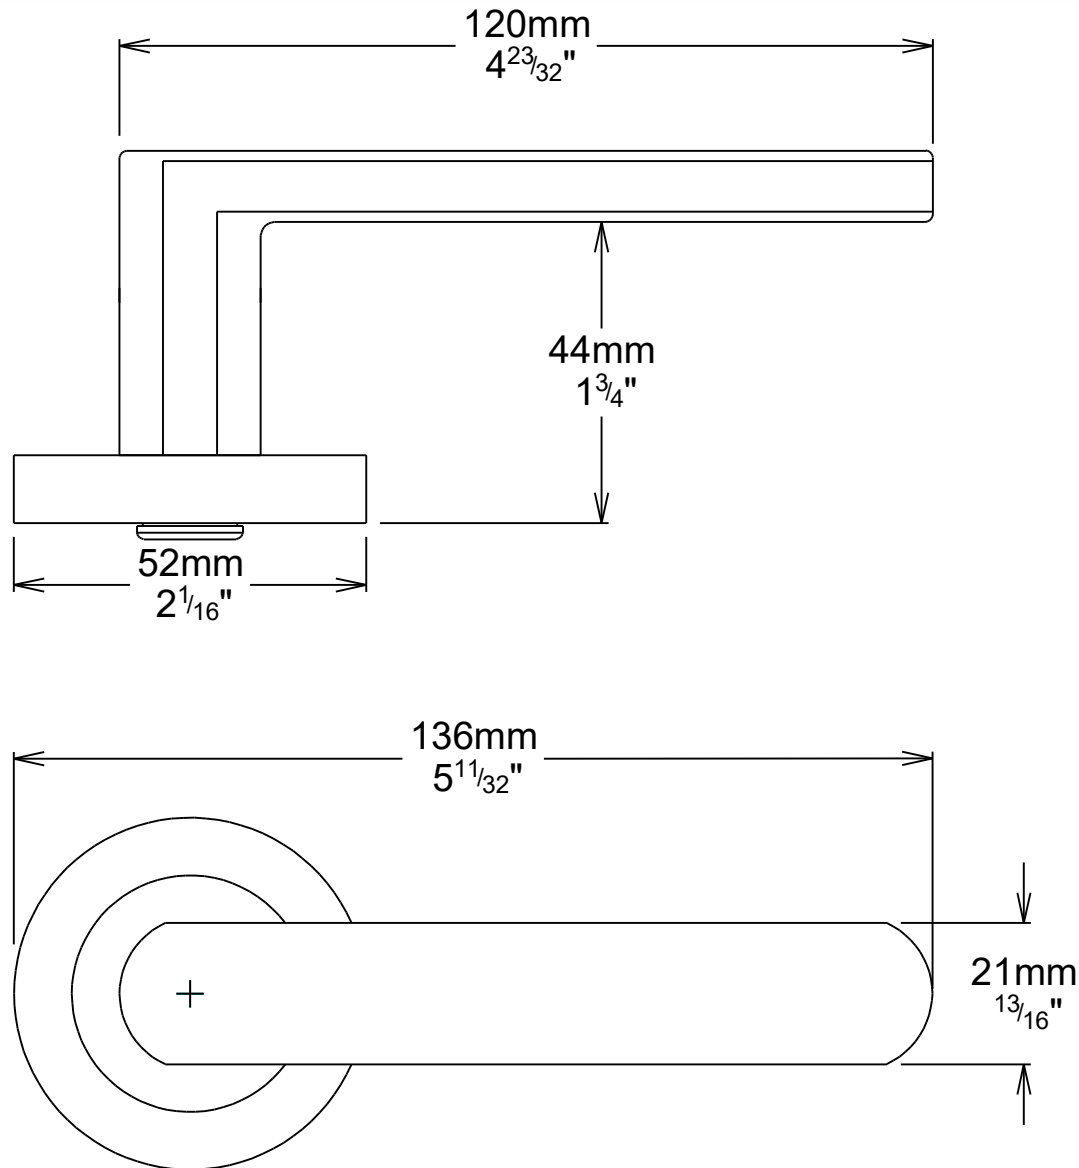

Door Lever Osaka Rose Round

iver