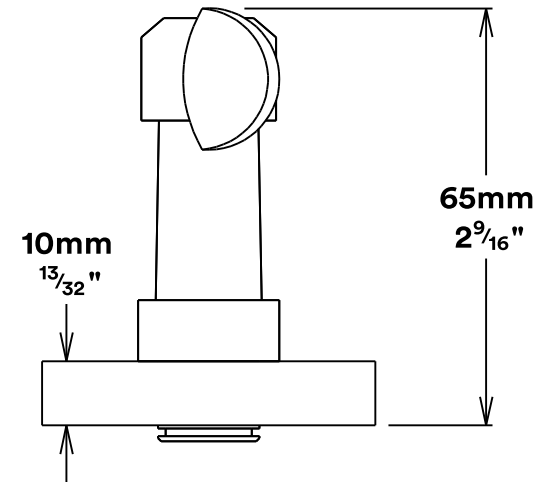

Door Lever Stirling Rose Round

iver

Euro Cylinder Key Key

iver

Escutcheon Rose Round Concealed Fix

iver

Front

Back