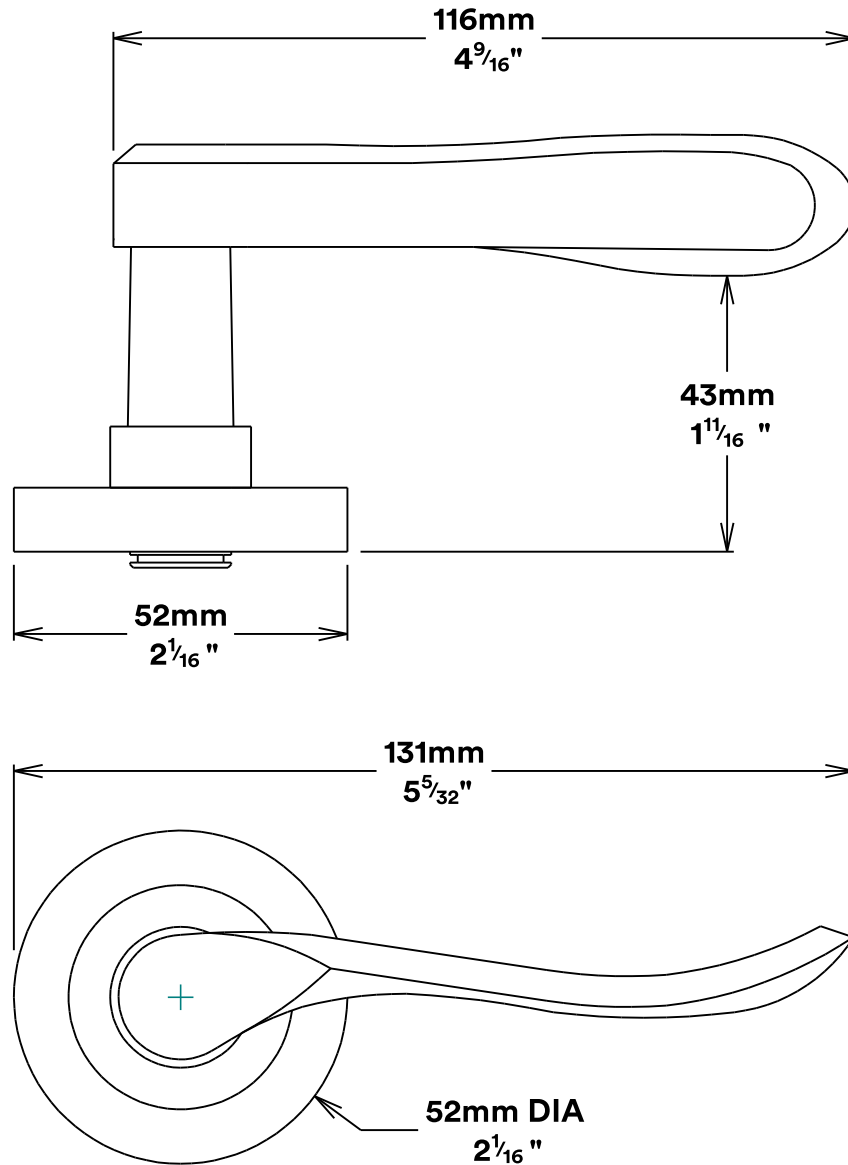

Door Lever Stirling Rose Round

iver

Euro Cylinder Key Key

iver

Escutcheon Rose Round Concealed Fix

iver

Front

Back