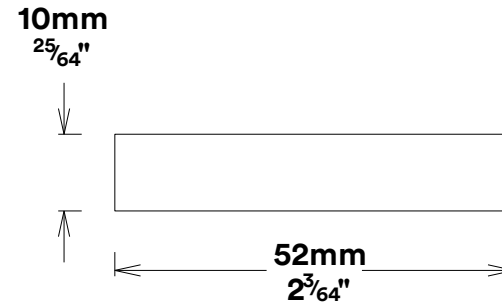

Door Lever Stirling Rose Round

iver

Euro Cylinder Key Key

iver

Escutcheon Rose Round Concealed Fix

iver

Front

Back