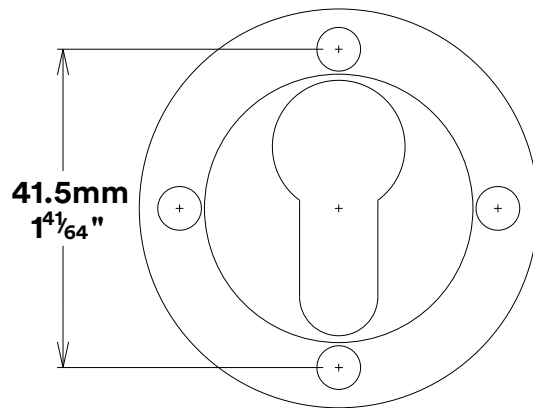

Door Lever Stirling Rose Round

iver

Euro Cylinder Key Key

iver

Escutcheon Rose Round Concealed Fix

iver

Front

Back