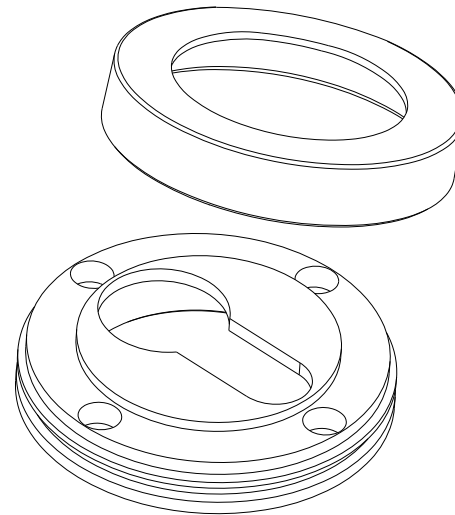

Door Lever Stirling Rose Round

iver

Euro Cylinder Key Key

iver

Escutcheon Rose Round Concealed Fix

iver

Front

Back