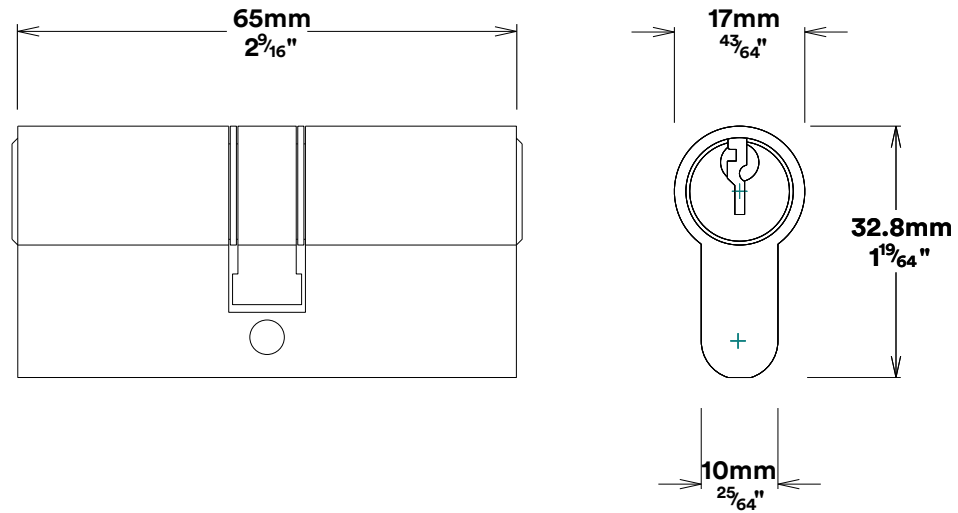

Door Lever Stirling Rose Round

iver

Euro Cylinder Key Key

iver

Escutcheon Rose Round Concealed Fix

iver

Front

Back