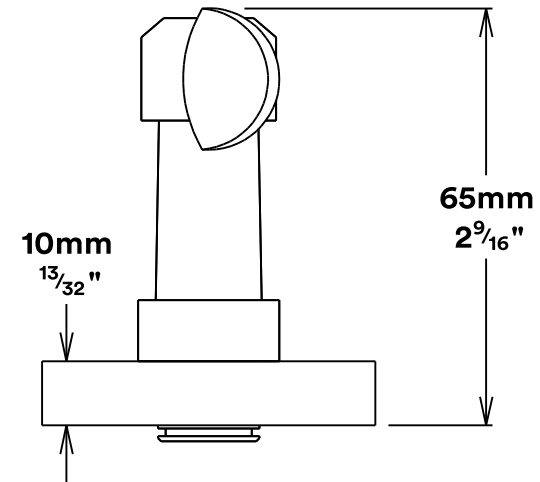

Door Lever Stirling Rose Round

iver

Euro Cylinder Key Thumb

iver

Escutcheon Rose Round Concealed Fix

iver

Front

Back