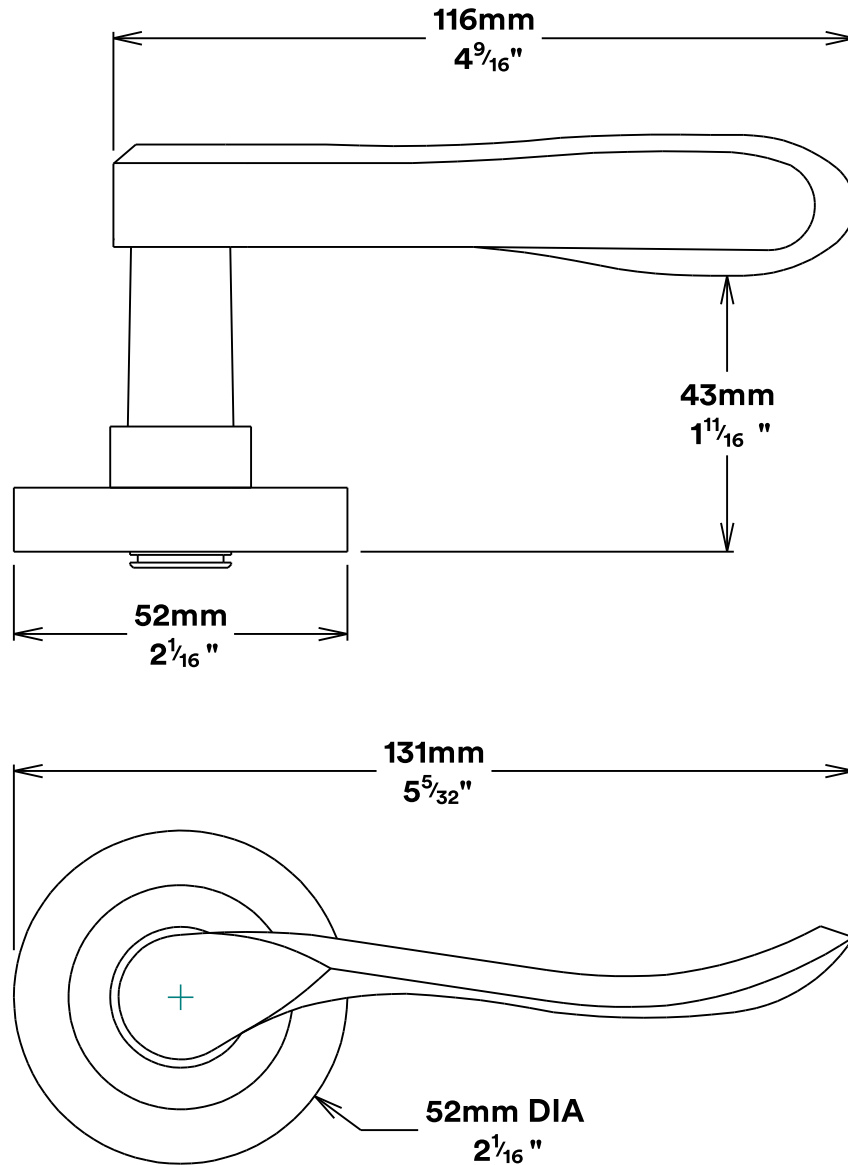

Door Lever Stirling Rose Round

iver

Euro Cylinder Key Thumb

iver

Escutcheon Rose Round Concealed Fix

iver

Front

Back