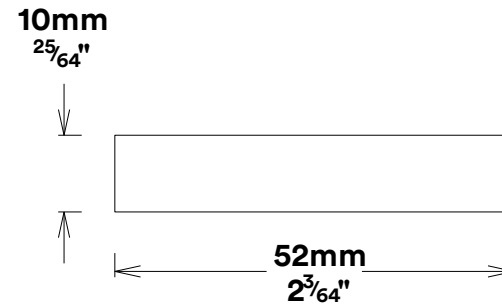

Door Lever Stirling Rose Round

iver

Euro Cylinder Key Thumb

iver

Escutcheon Rose Round Concealed Fix

iver

Front

Back