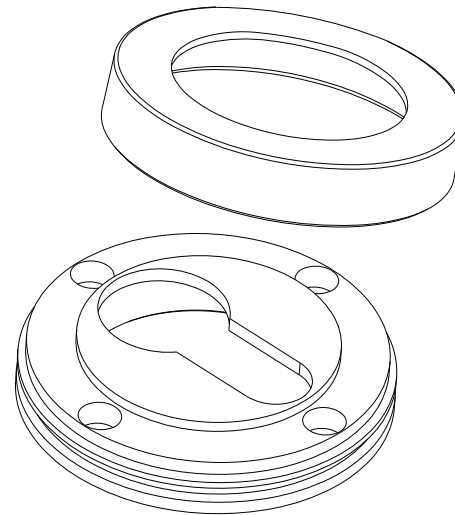

Door Lever Stirling Rose Round

iver

Euro Cylinder Key Thumb

iver

Escutcheon Rose Round Concealed Fix

iver

Front

Back