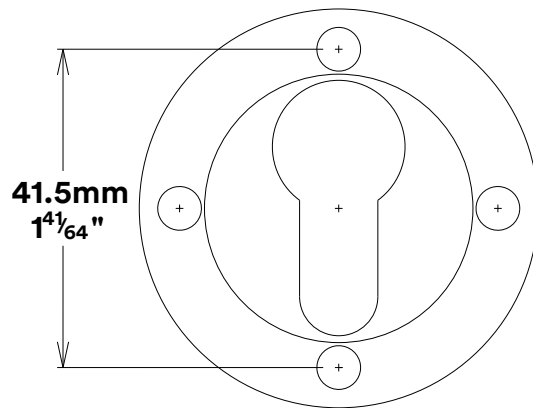

Door Lever Stirling Rose Round

iver

Euro Cylinder Key Thumb

iver

Escutcheon Rose Round Concealed Fix

iver

Front

Back