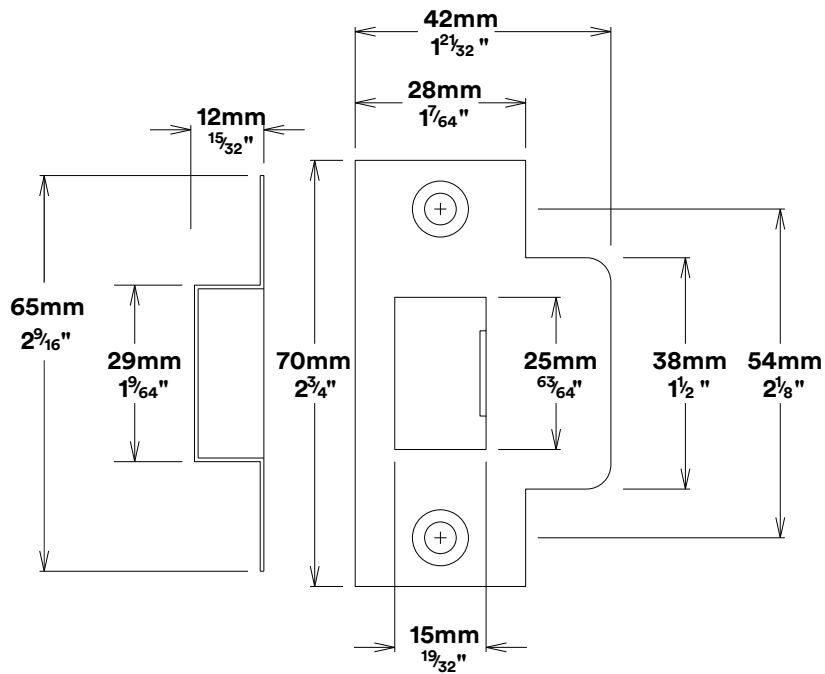

Door Lever Stirling Rose Round

iver

Tube Latch Split Cam & 'T' Striker

Dust Box & Striker

Tube Latch & Faceplate