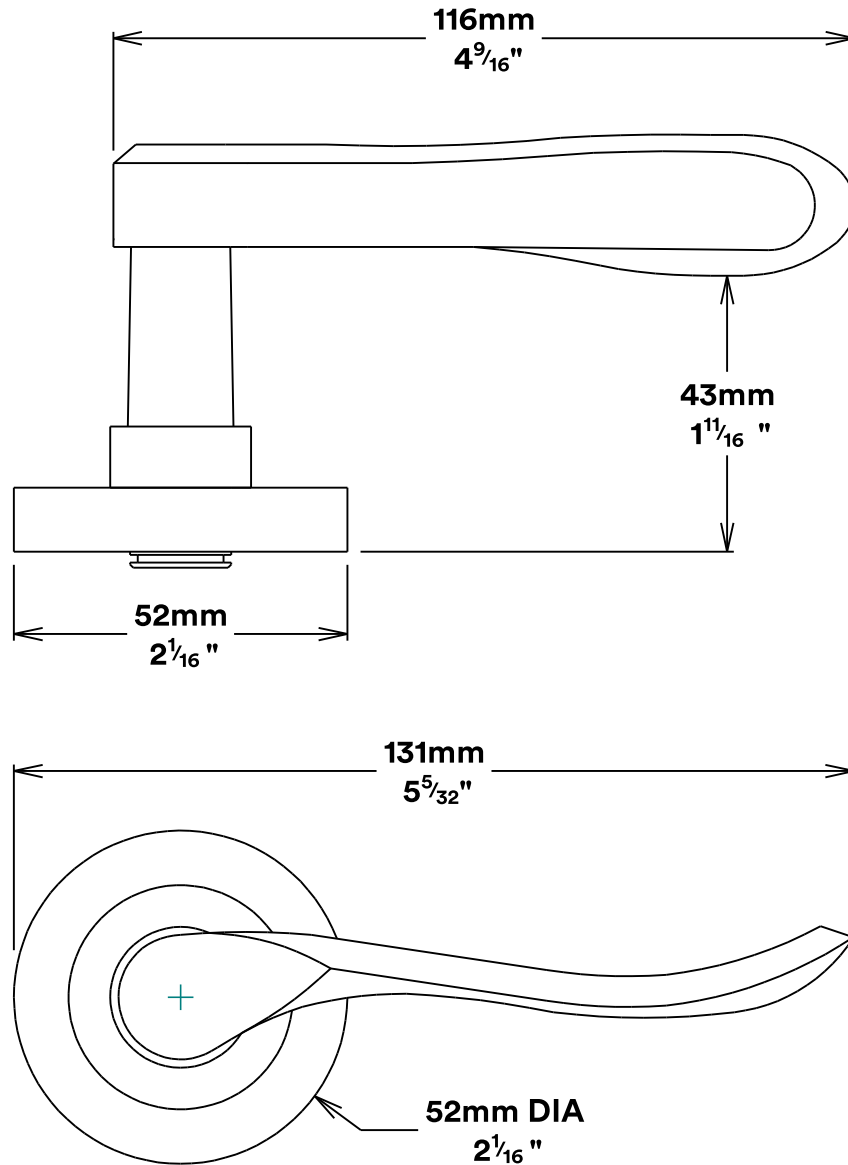

Door Lever Stirling Rose Round

iver

Tube Latch Split Cam & 'T' Striker

Dust Box & Striker

Tube Latch & Faceplate