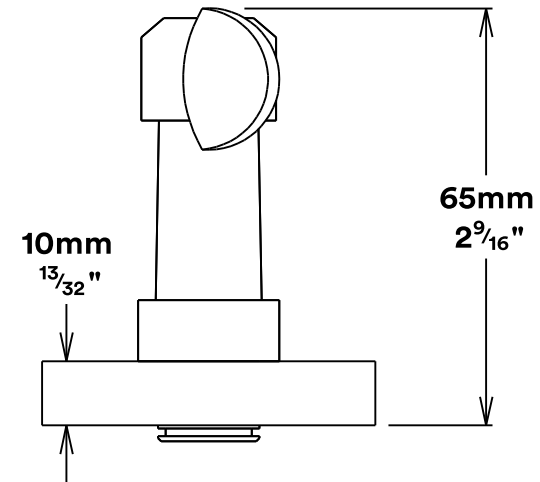

Door Lever Stirling Rose Round

iver

Tube Latch Split Cam & 'T' Striker

Dust Box & Striker

Tube Latch & Faceplate