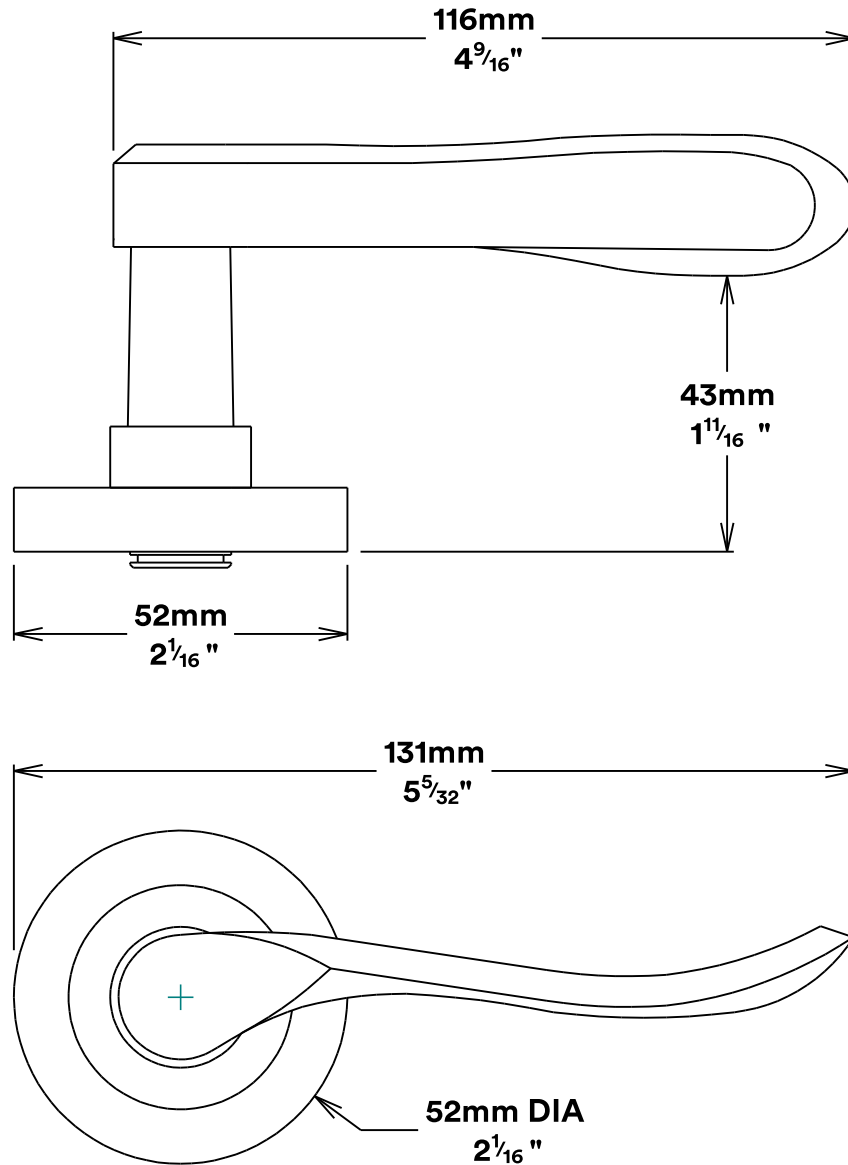

Door Lever Stirling Rose Round

iver

Privacy Turn Oval Rose Round Concealed Fix

iver

Tube Latch Split Cam & 'T' Striker

Dust Box & Striker

Tube Latch & Faceplate

Privacy Bolt & Striker