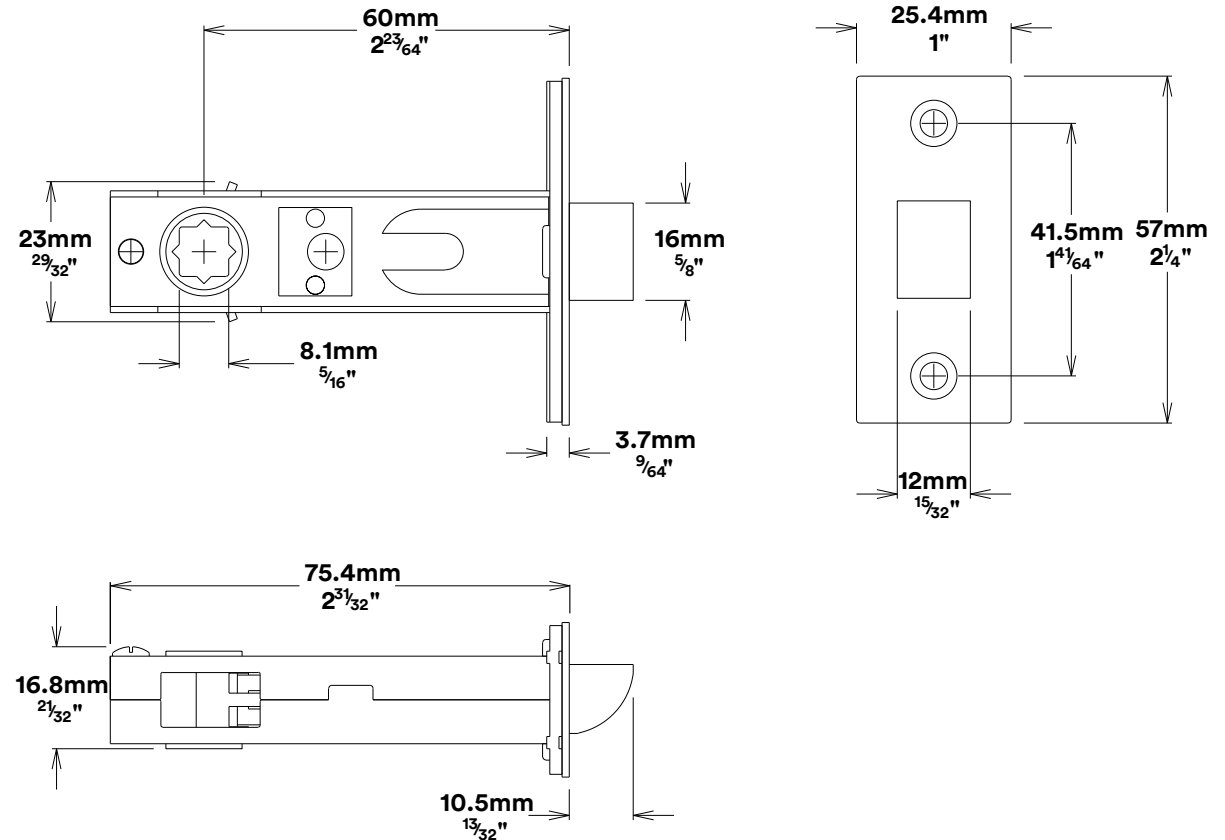

Door Lever Stirling Rose Round

iver

Privacy Turn Oval Rose Round Concealed Fix

iver

Tube Latch Split Cam & 'T' Striker

Dust Box & Striker

Tube Latch & Faceplate

Privacy Bolt & Striker