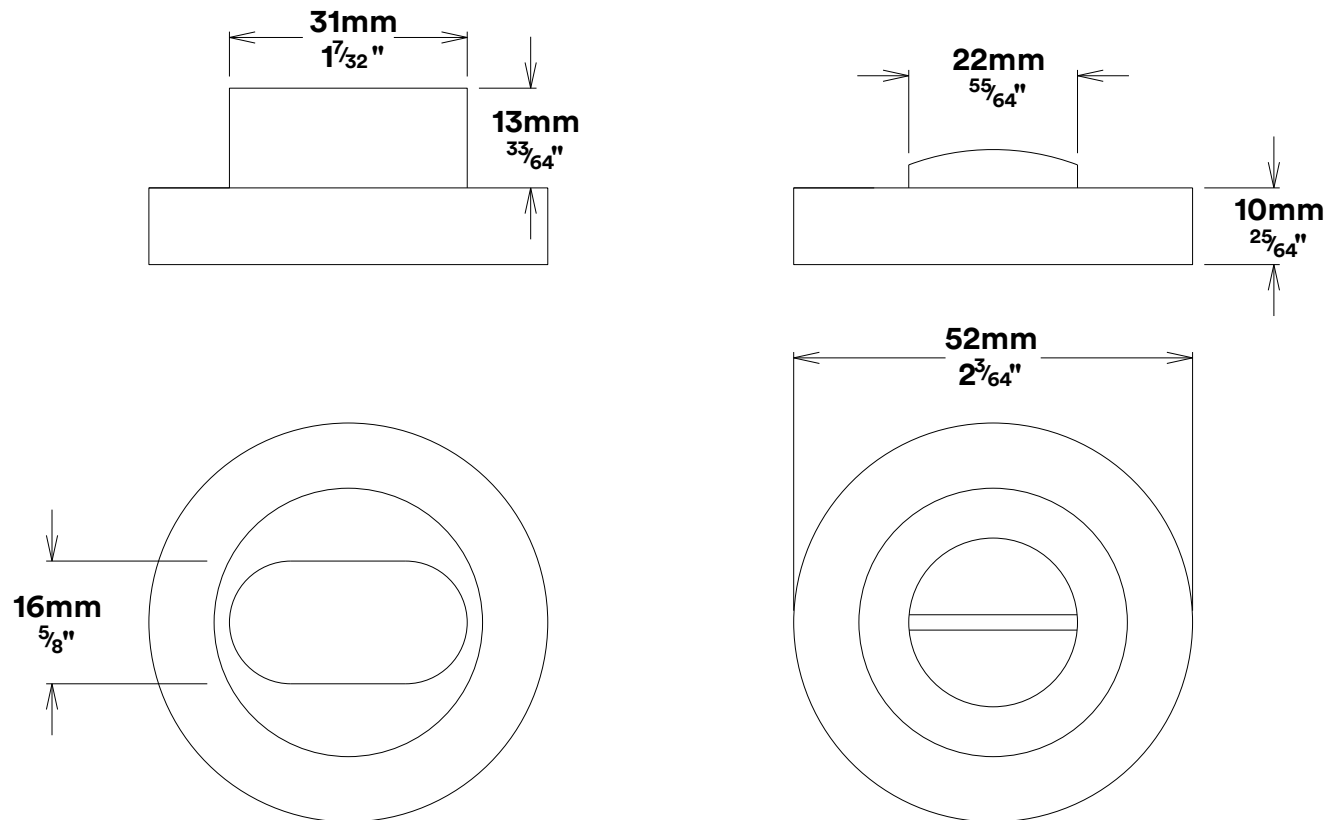

Door Lever Stirling Rose Round

iver

Privacy Turn Oval Rose Round Concealed Fix

iver

Tube Latch Split Cam & 'T' Striker

Dust Box & Striker

Tube Latch & Faceplate

Privacy Bolt & Striker