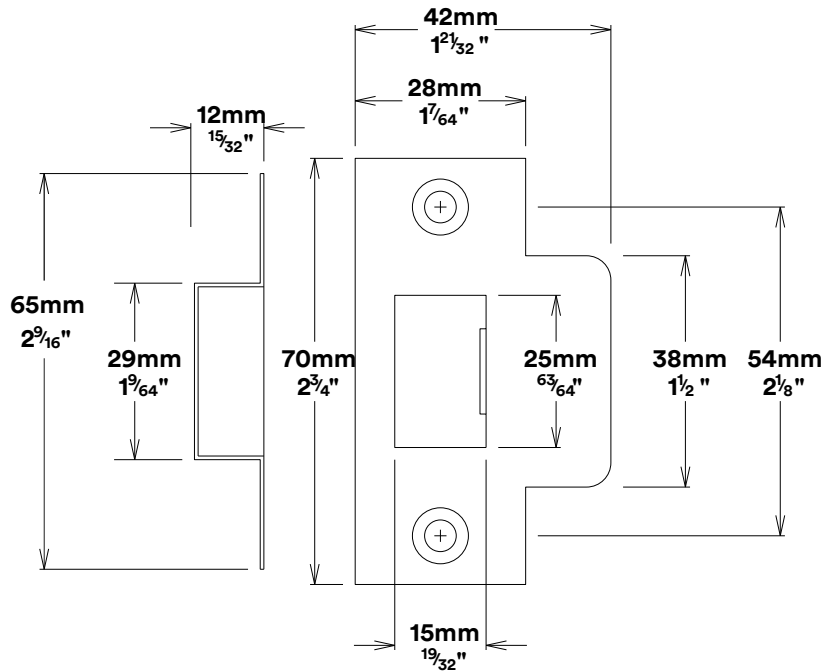

Door Lever Stirling Rose Round

iver

Privacy Turn Oval Rose Round Concealed Fix

iver

Tube Latch Split Cam & 'T' Striker

Dust Box & Striker

Tube Latch & Faceplate

Privacy Bolt & Striker