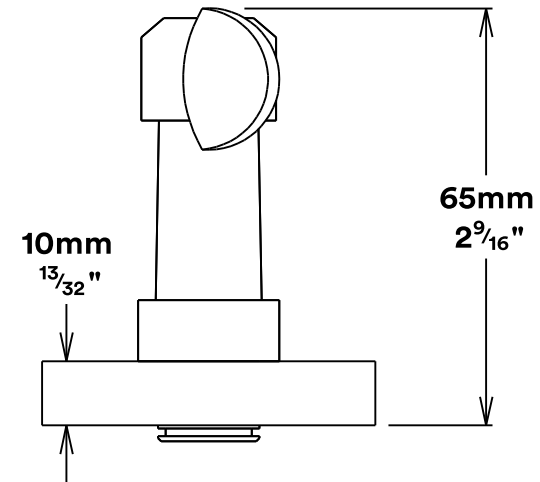

Door Lever Stirling Rose Round

iver

Privacy Turn Oval Rose Round Concealed Fix

iver

Tube Latch Split Cam & 'T' Striker

Dust Box & Striker

Tube Latch & Faceplate

Privacy Bolt & Striker