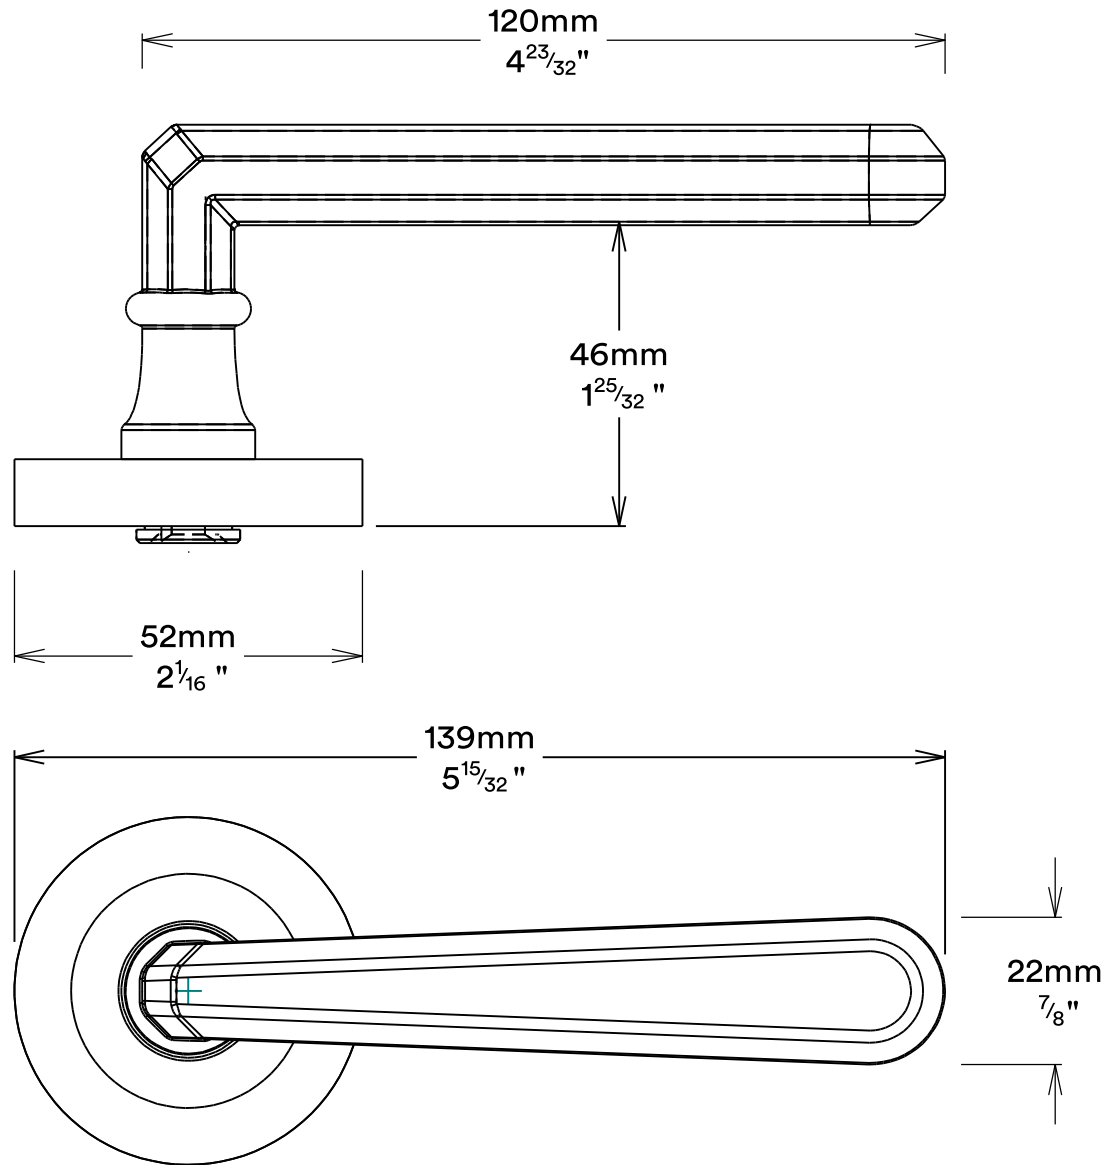

Door Lever Copenhagen Rose Round

iver

Tube Latch Split Cam & 'T' Striker

Dust Box & Striker

Tube Latch & Faceplate