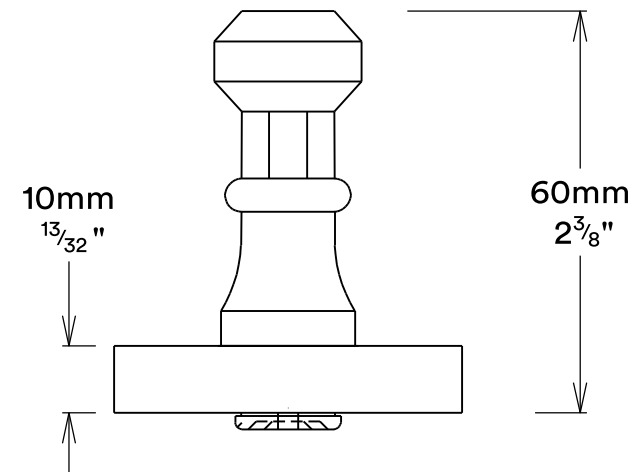

Door Lever Copenhagen Rose Round

iver

Tube Latch Split Cam & 'T' Striker

Dust Box & Striker

Tube Latch & Faceplate